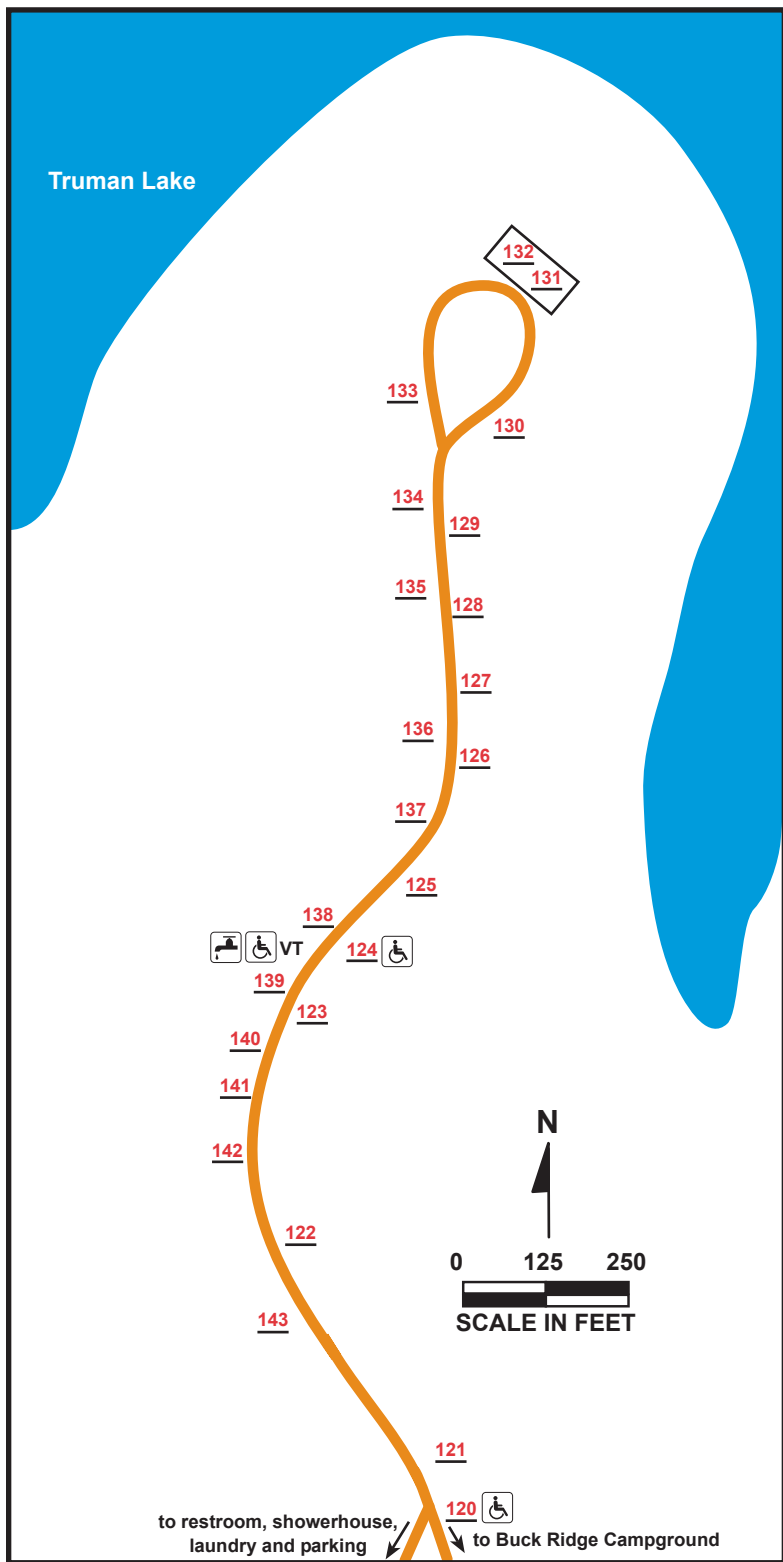

HARRY S TRUMAN STATE PARK

Wild Turkey Ridge Campground

LEGEND

- # reservable site
- # basic site
- # # double site (must rent both; share a common drive)
- accessible
- water
- VT vault toilet

Closed November through March