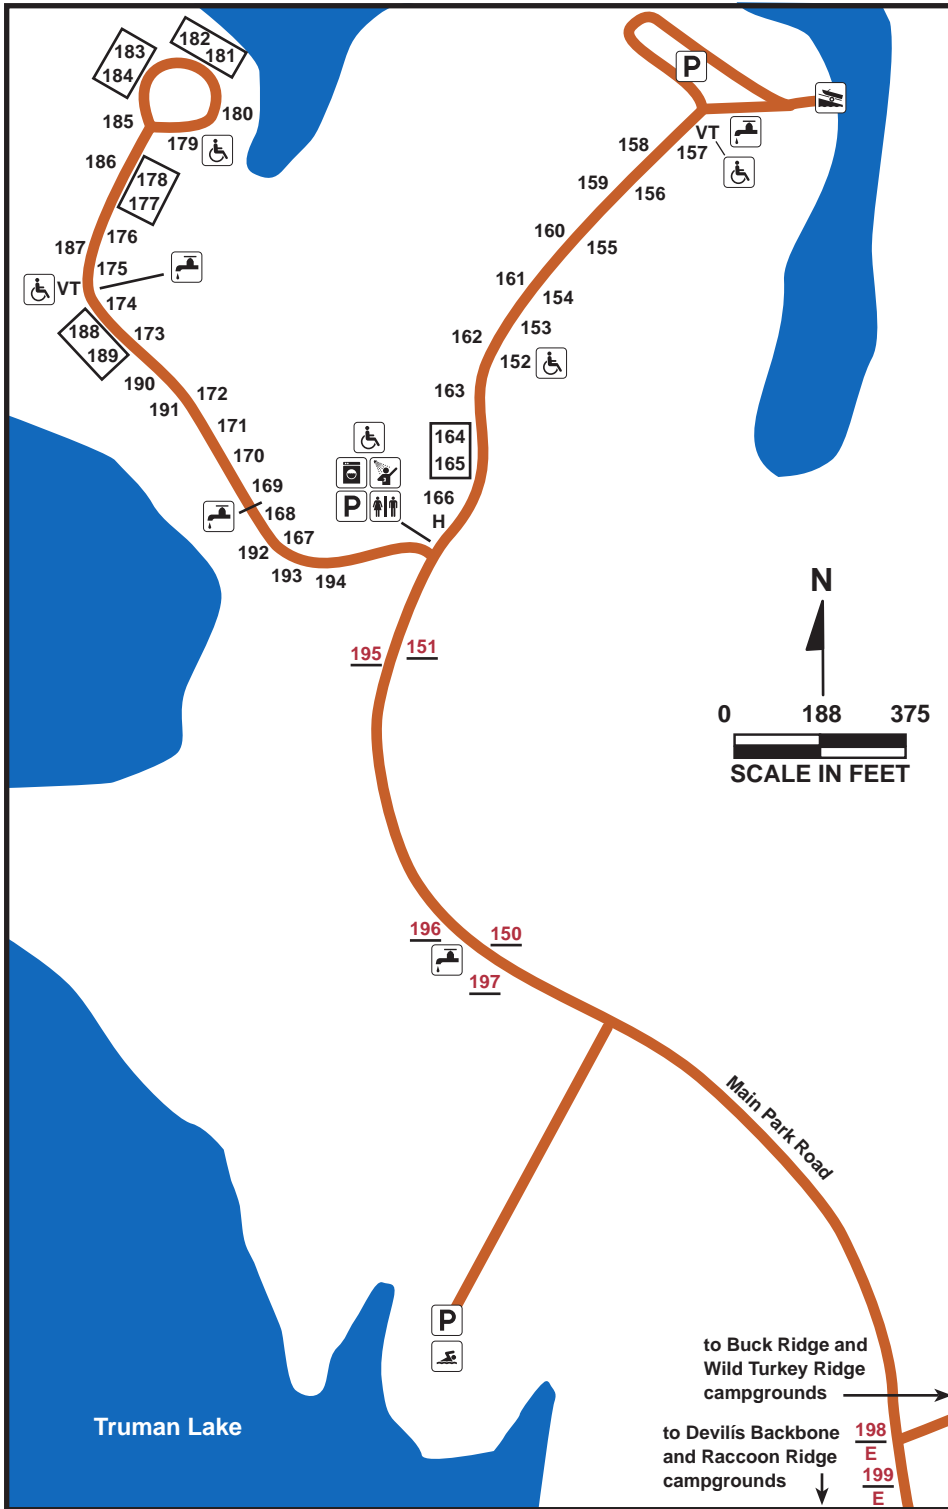

# HARRY S TRUMAN STATE PARK

## Thorny Ridge Campground

### LEGEND

- # reservable site
- # basic site
- E electric site
- # # double site (must rent both; share a common drive)
- H campground host
- ♿ accessible
- 🚰 water
- 🚻 restroom
- 🚿 showerhouse
- 🧺 laundry
- 🚽 vault toilet
- P parking
- 🚤 boat launch
- 🏊 swimming