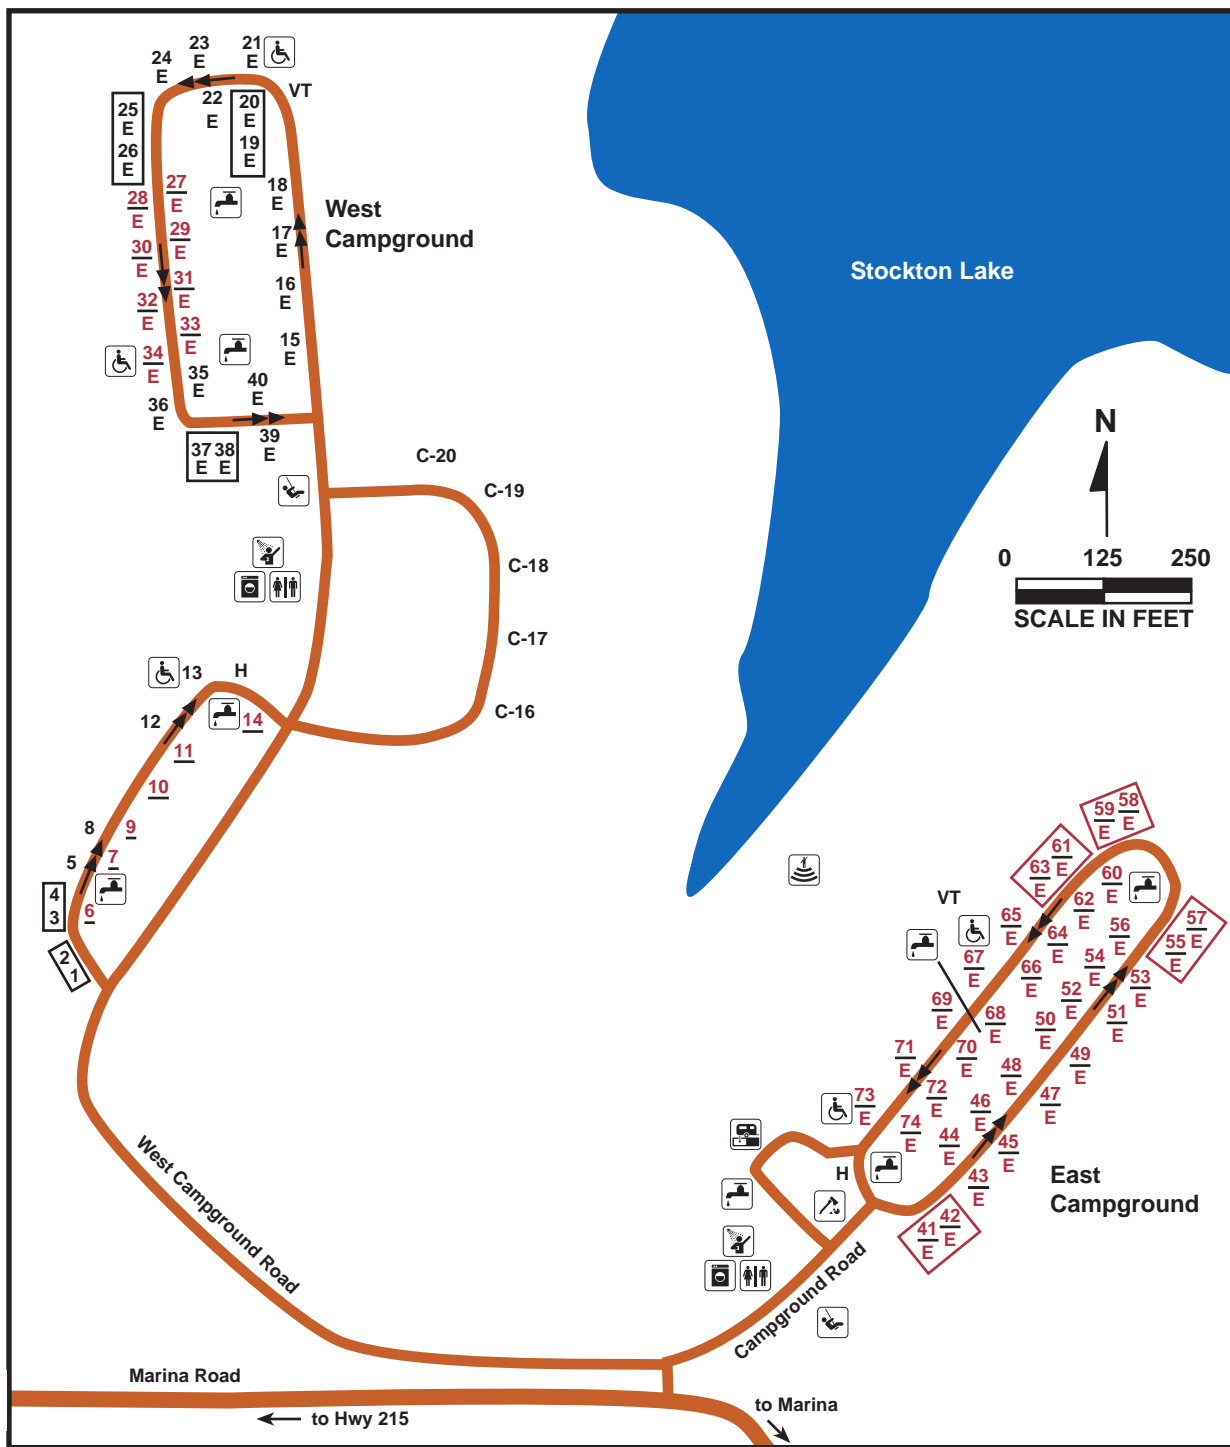

# STOCKTON STATE PARK Campgrounds

04/06

## LEGEND

#	reservable site	# #	double site (may rent one or both; in very close proximity with common drive)	♿	accessible	VT	vault toilet
#	basic site			🚰	water	🗑️	dump station
E	electric site			🚻	restroom	🌳	woodlot
# #	double site (must rent both; share a common drive)	C	camper cabin	🚿	showerhouse	🎡	playground
		H	campground host	🧺	laundry	🎪	amphitheater