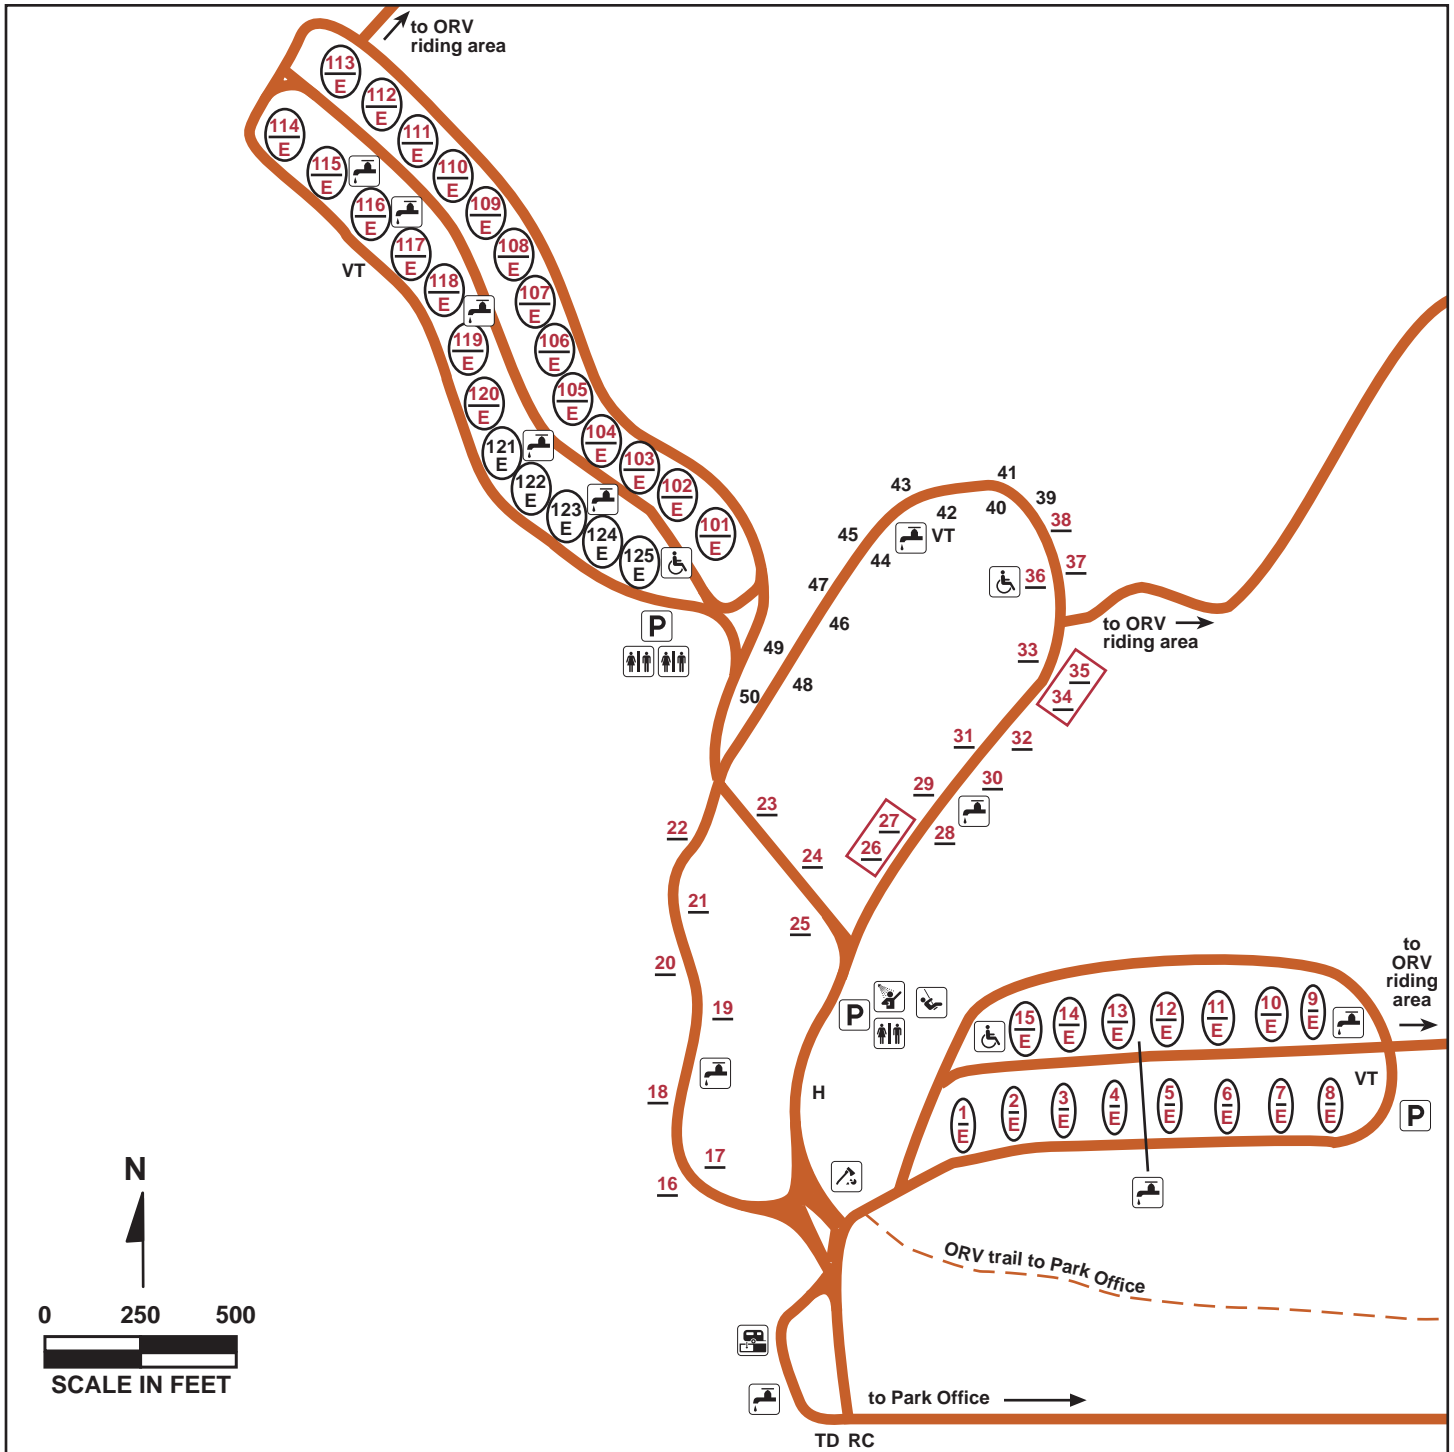

# ST. JOE STATE PARK Campground 1 (ORV Area)

## LEGEND

- # reservable site
- # basic site
- E electric site
- # # double site (must rent both; share a common drive)
- # pull-through site

- H campground host
- ♿ accessible
- 🚰 water
- 🚻 restroom
- 🚿 showerhouse
- VT vault toilet

- 🗑️ dump station
- 🌳 woodlot
- TD trash dumpster
- P parking
- 🎡 playground
- RC recycling center