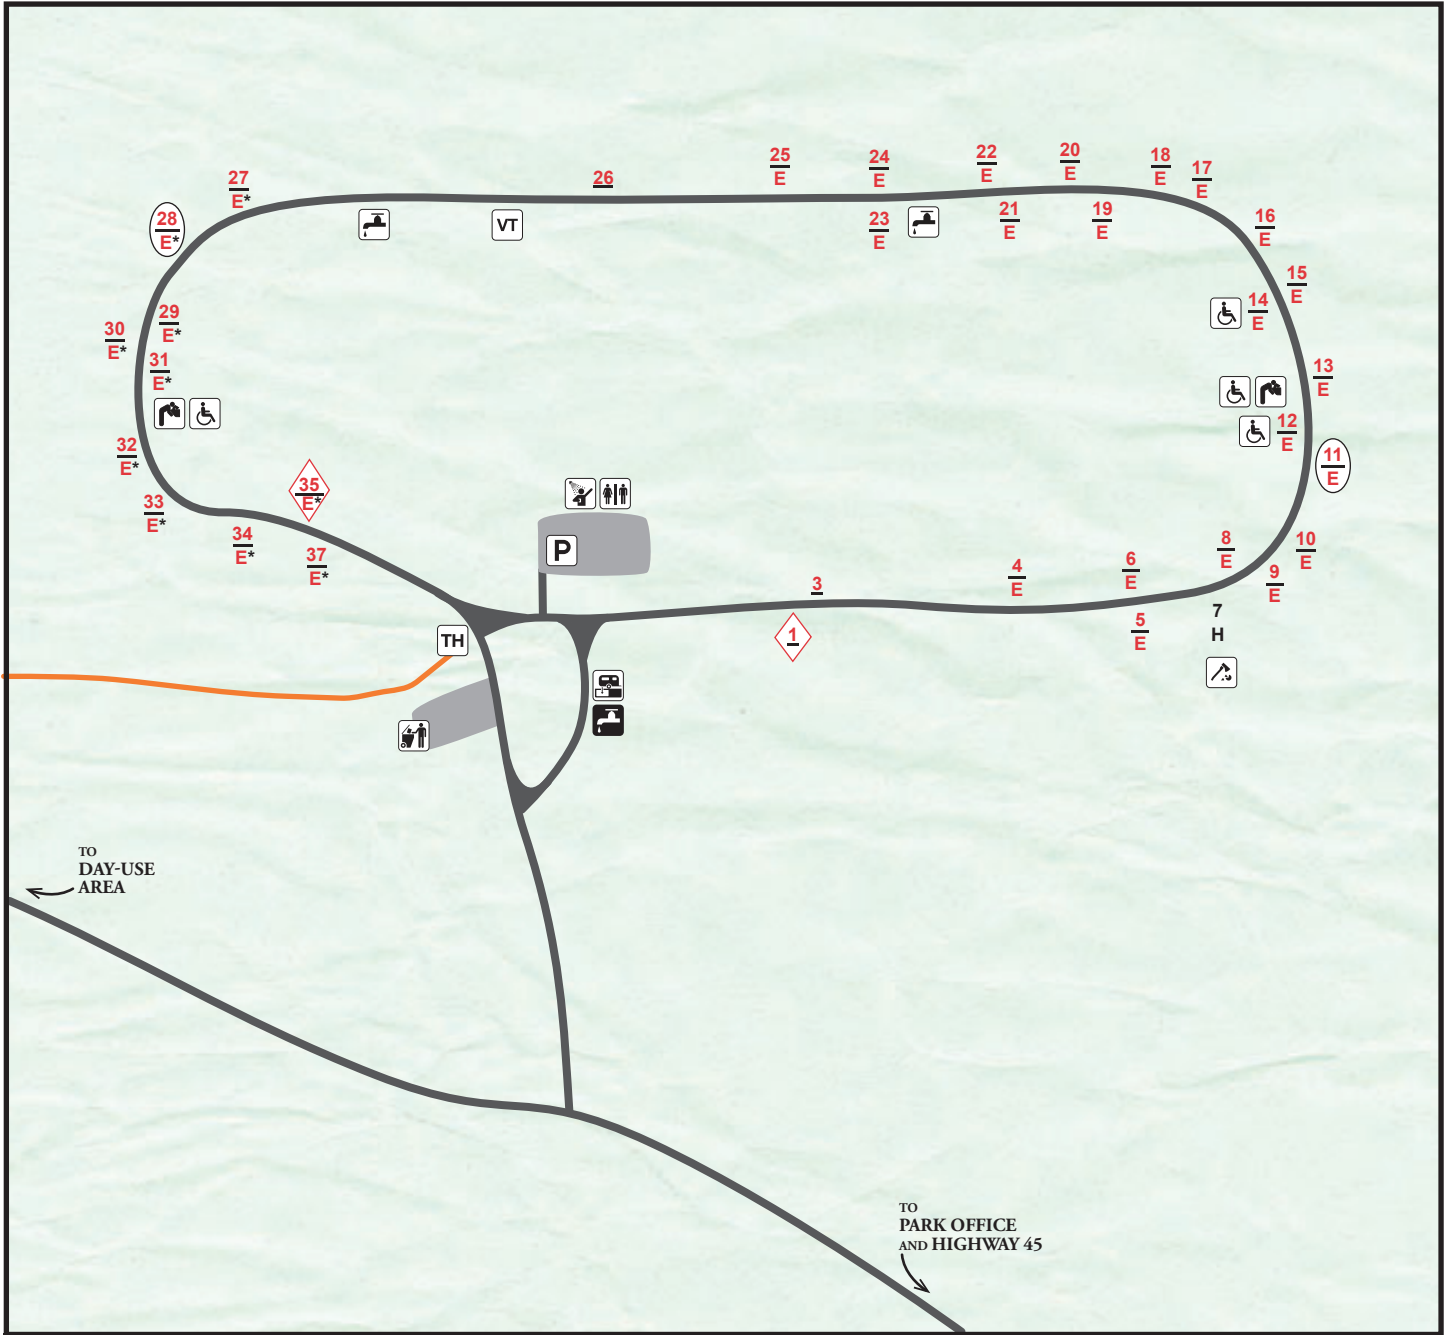

WESTON BEND STATE PARK

Campground

LEGEND

DISCLAIMER: This map is not a legal survey. The Missouri Department of Natural Resources makes no warranty, expressed or implied, as to the accuracy of the data or related materials and is not responsible for any damage or loss resulting from its use.

04/22

- | | | | | | |
|---|-------------------|---|------------------|--|---------------------------|
| # | reservable site | H | campground host | | woodlot |
| # | basic site | | water | | trash dumpster |
| E | electric site | | frost-free water | | parking |
| | family site | | restroom | | water fountain |
| * | 50 amp service | | showerhouse | | trailhead |
| | pull-through site | | vault toilet | | Campground Trail (hiking) |
| | accessible | | dump station | | |