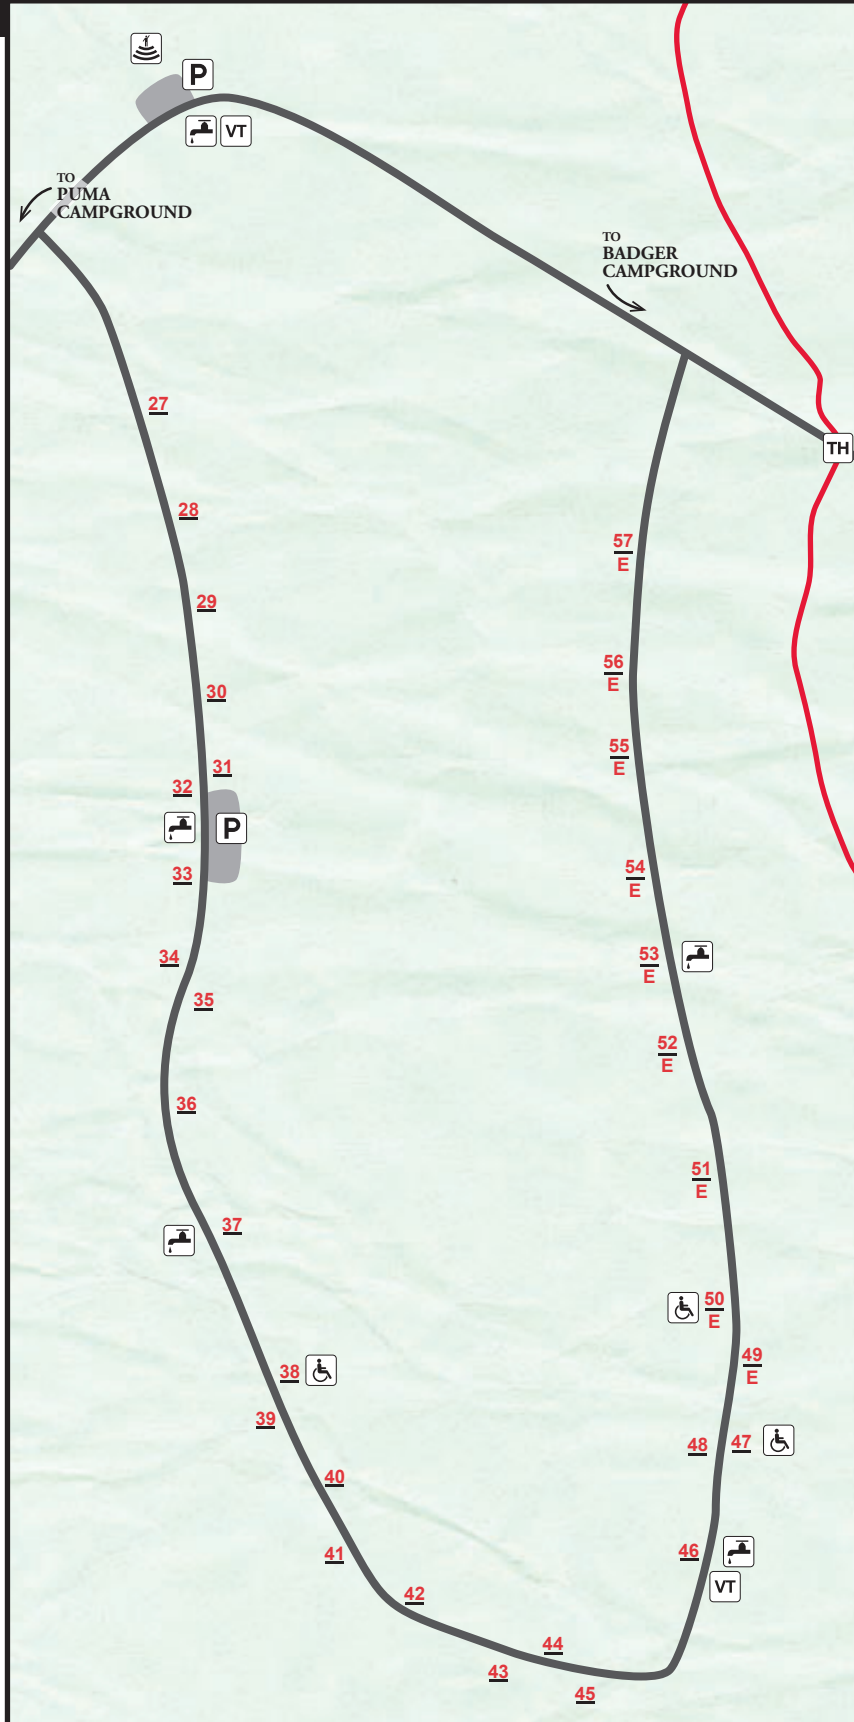

LEGEND

- # reservable site
- # basic site
- E electric site
-  accessible
-  water
- VT vault toilet
- P parking
-  amphitheater
- TH trailhead
-  Post Oak Trail (hiking)

DISCLAIMER: This map is not a legal survey. The Missouri Department of Natural Resources makes no warranty, expressed or implied, as to the accuracy of the data or related materials and is not responsible for any damage or loss resulting from its use. 04/22