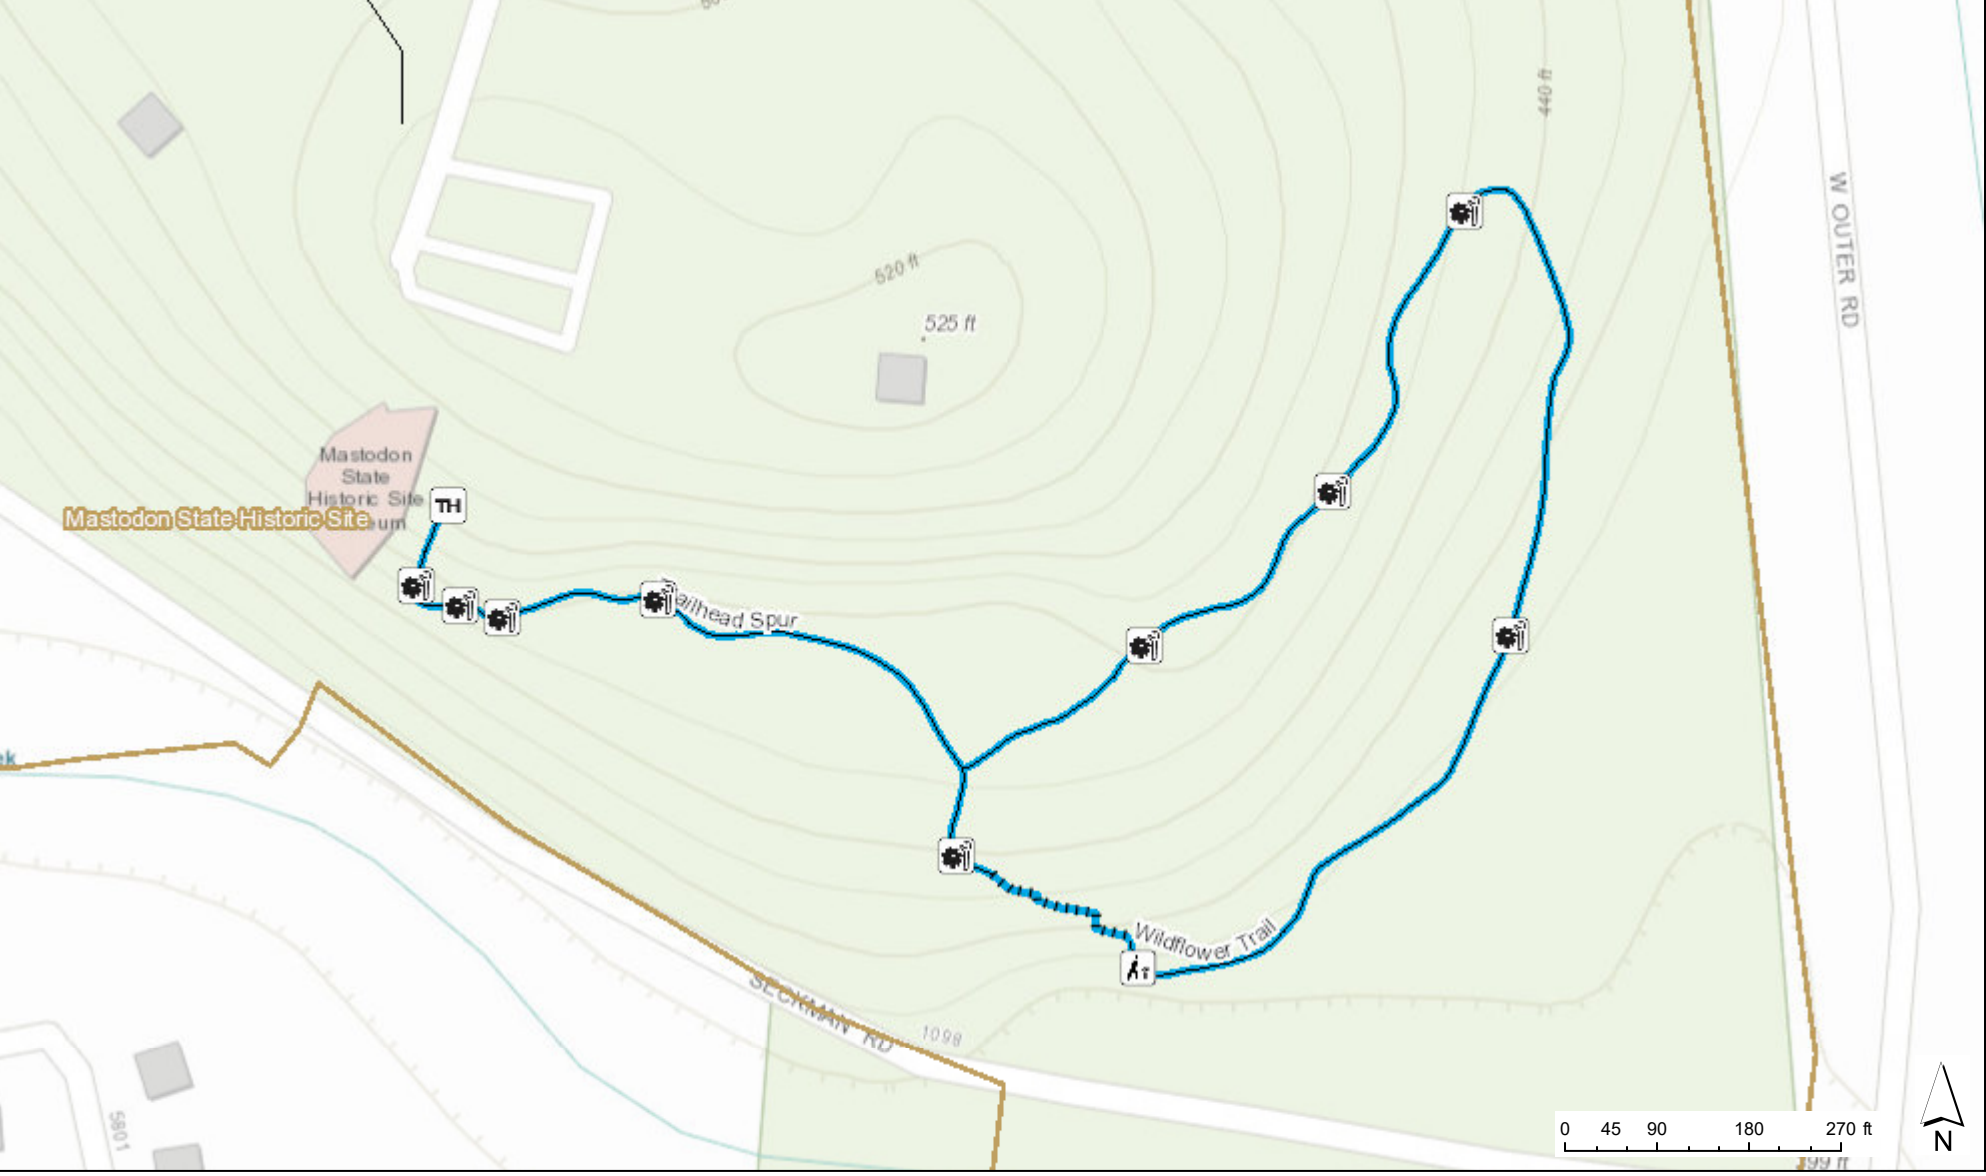

Mastodon State Historic Site Wildflower Trail

Sources: Esri, HERE, Garmin, Intermap, increment P Corp., GEBCO, USGS, FAO, NPS, NRCAN, GeoBase, IGN, Kadaster NL, Ordnance Survey, Esri Japan, METI, Esri November 13, 2020 1:36:22 PM CDT