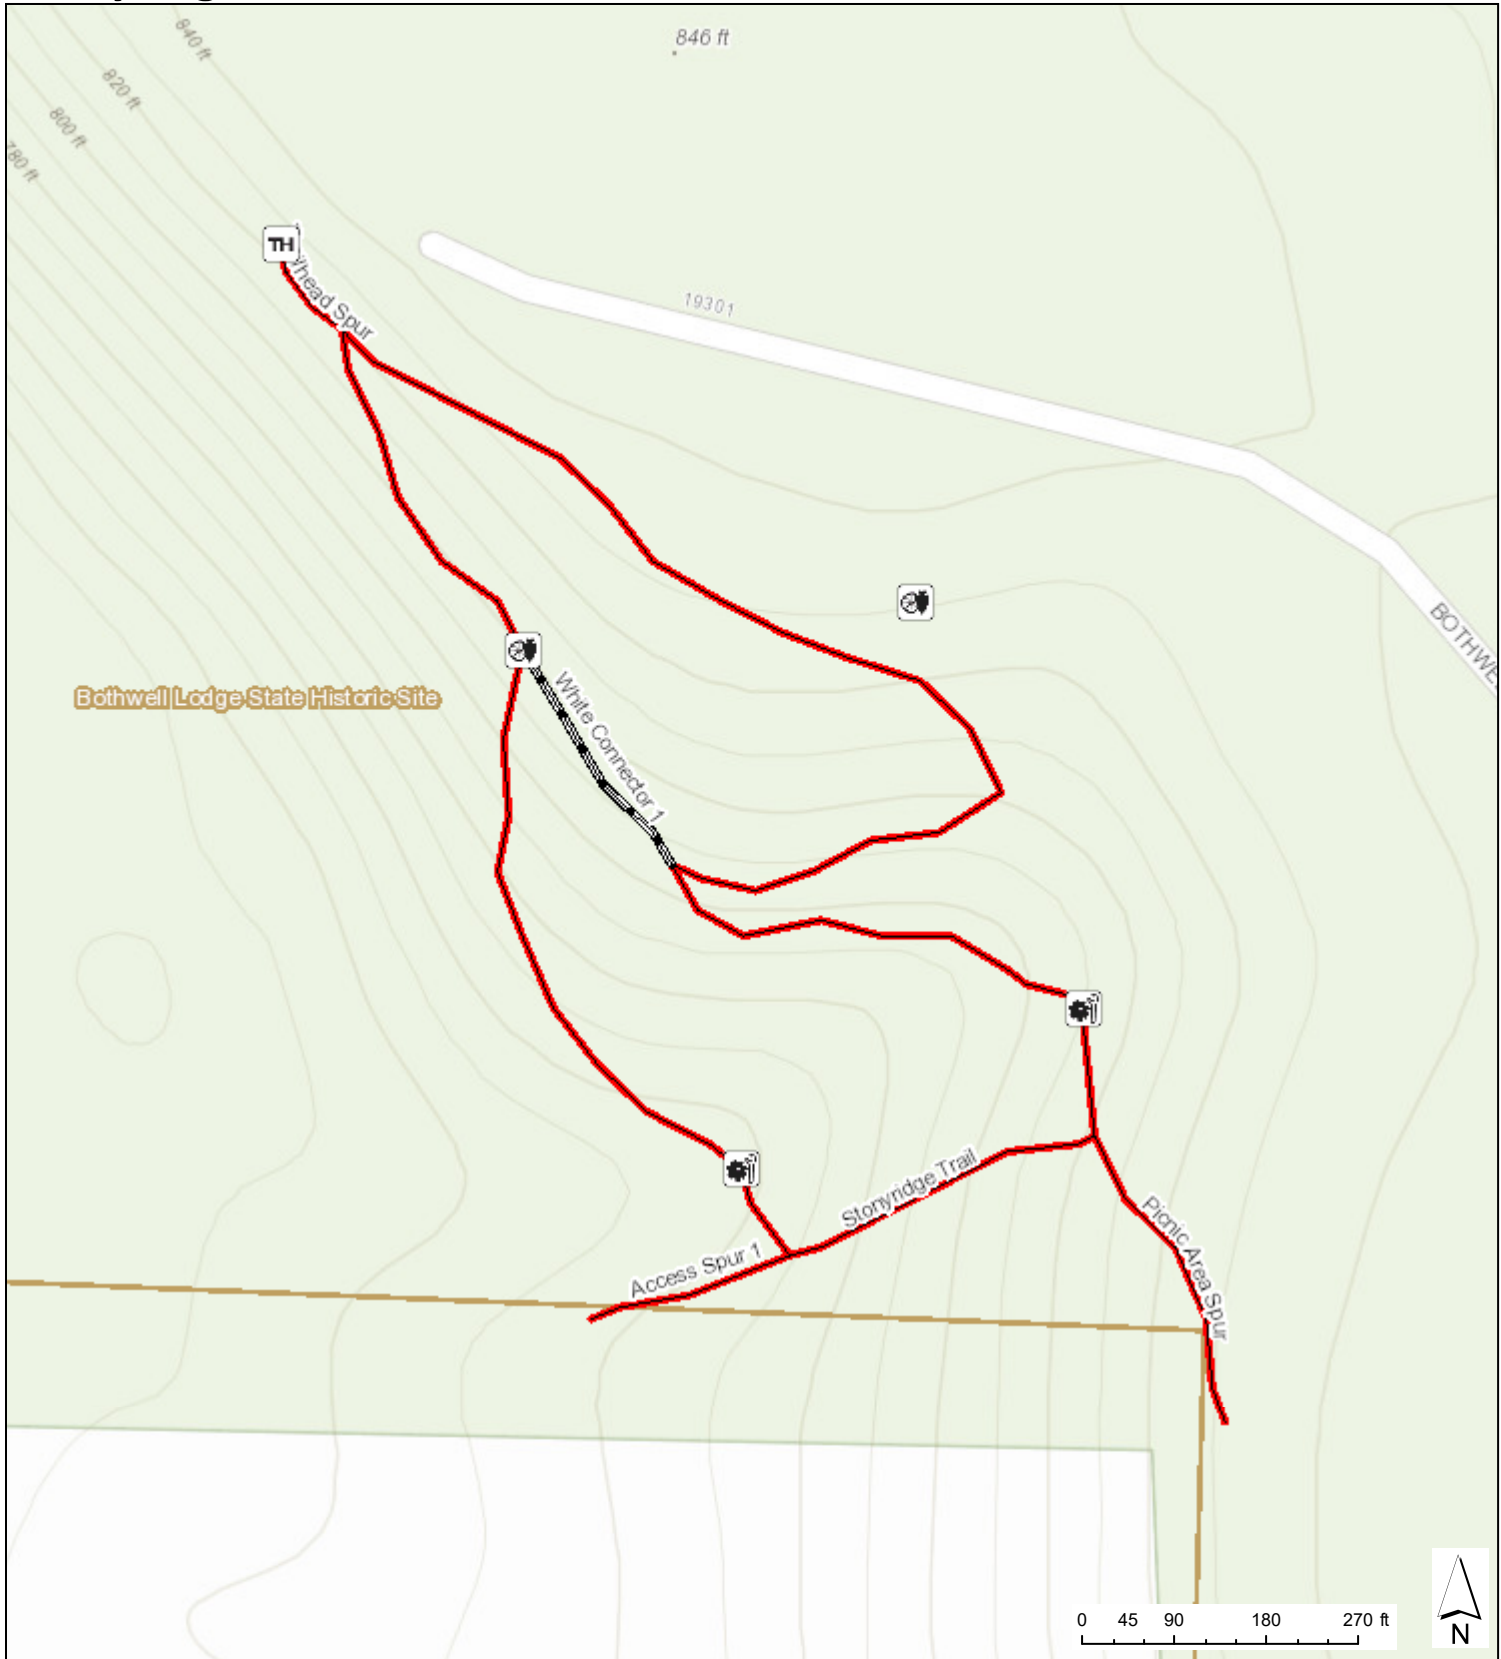

# Bothwell Lodge State Historic Site Stonyridge Trail

Sources: Esri, HERE, Garmin, Intermap, increment P Corp., GEBCO, USGS, FAO, NPS, NRCAN, GeoBase, IGN, Kadaster NL, Ordnance Survey. November 10, 2020 4:21:42 PM CDT