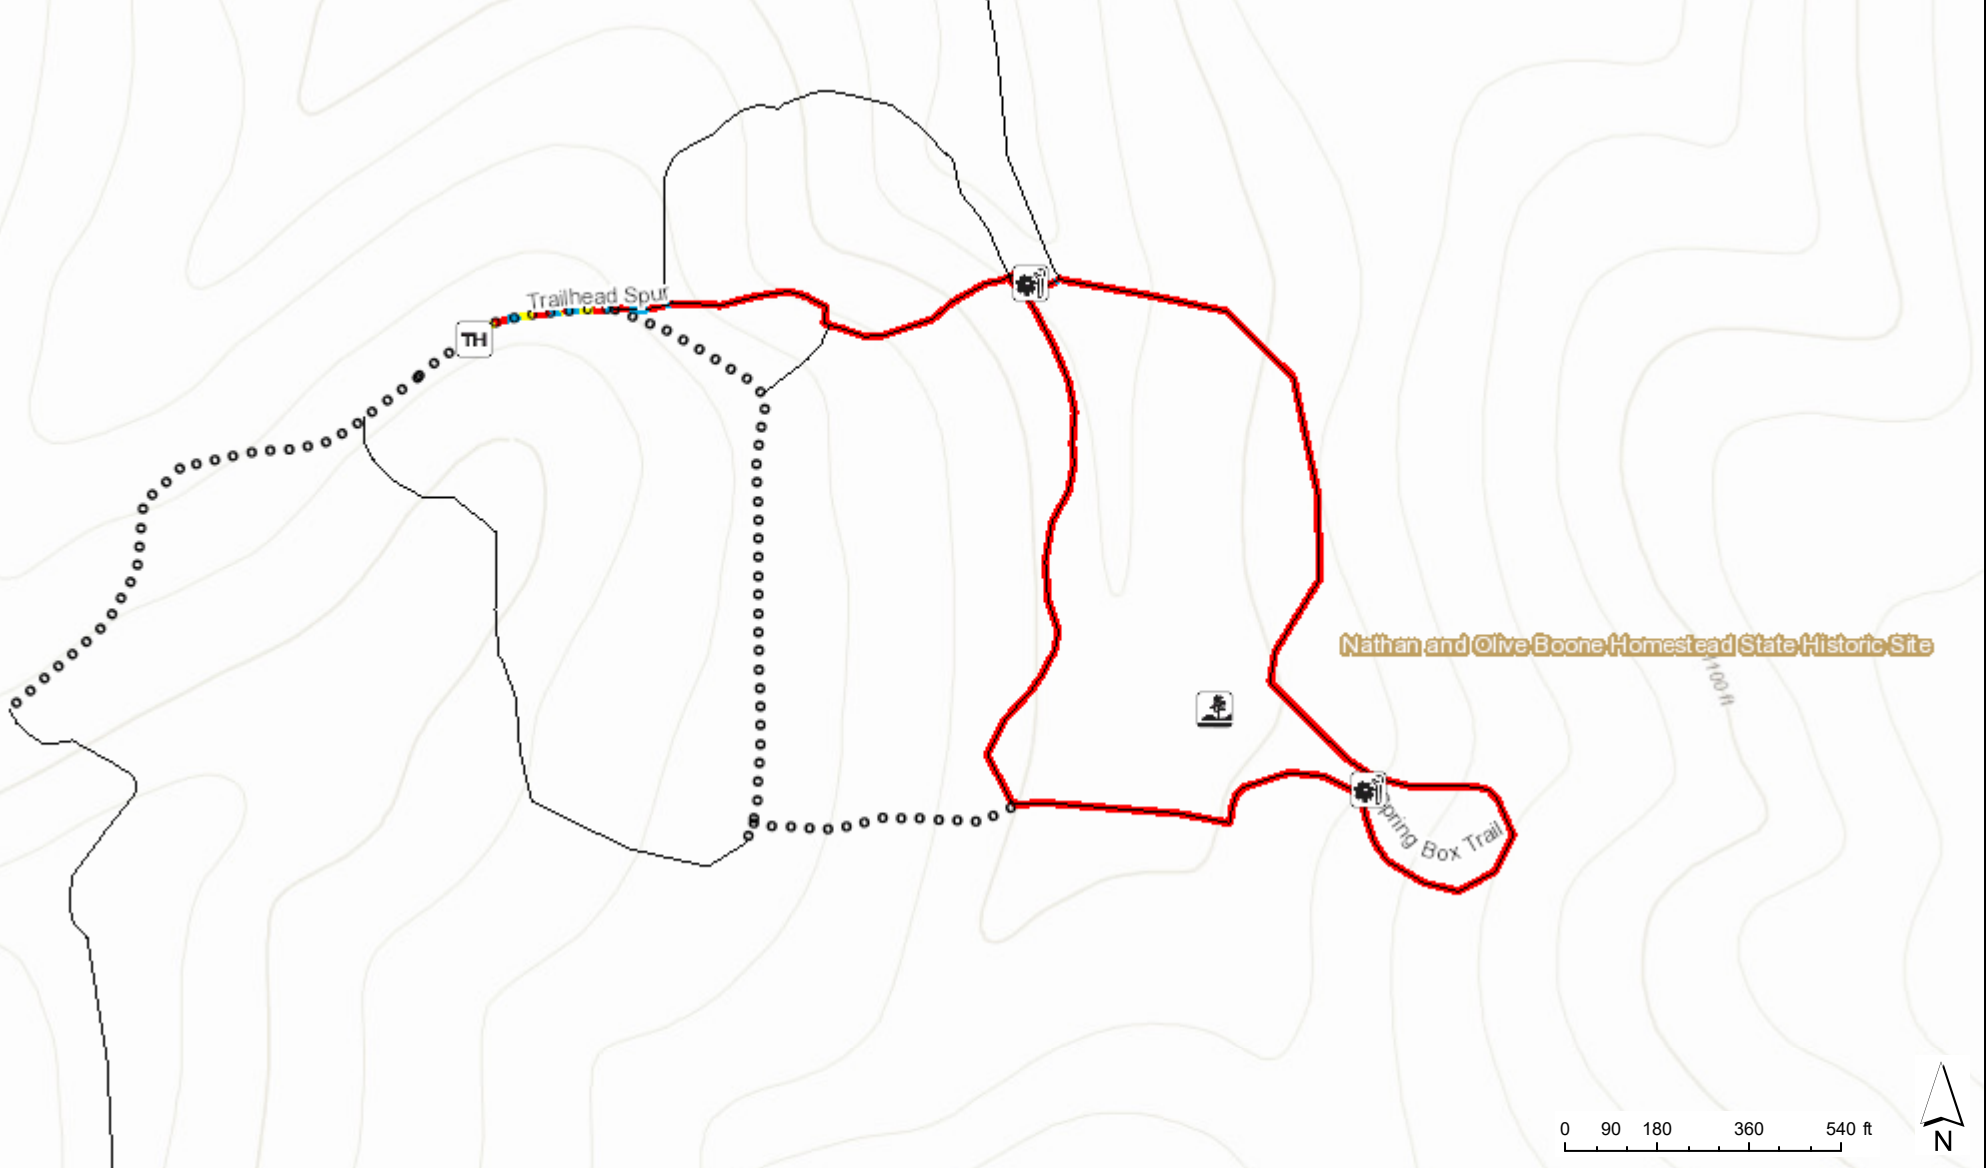

# Nathan and Olive Boone Homestead State Historic Site

## Spring Box Trail

Sources: Esri, HERE, Garmin, Intermap, increment P Corp., GEBCO, USGS, FAO, NPS, NRCAN, GeoBase, IGN, Kadaster NL, Ordnance Survey, Esri Japan, METI, Esri November 13, 2020 1:54:39 PM CDT