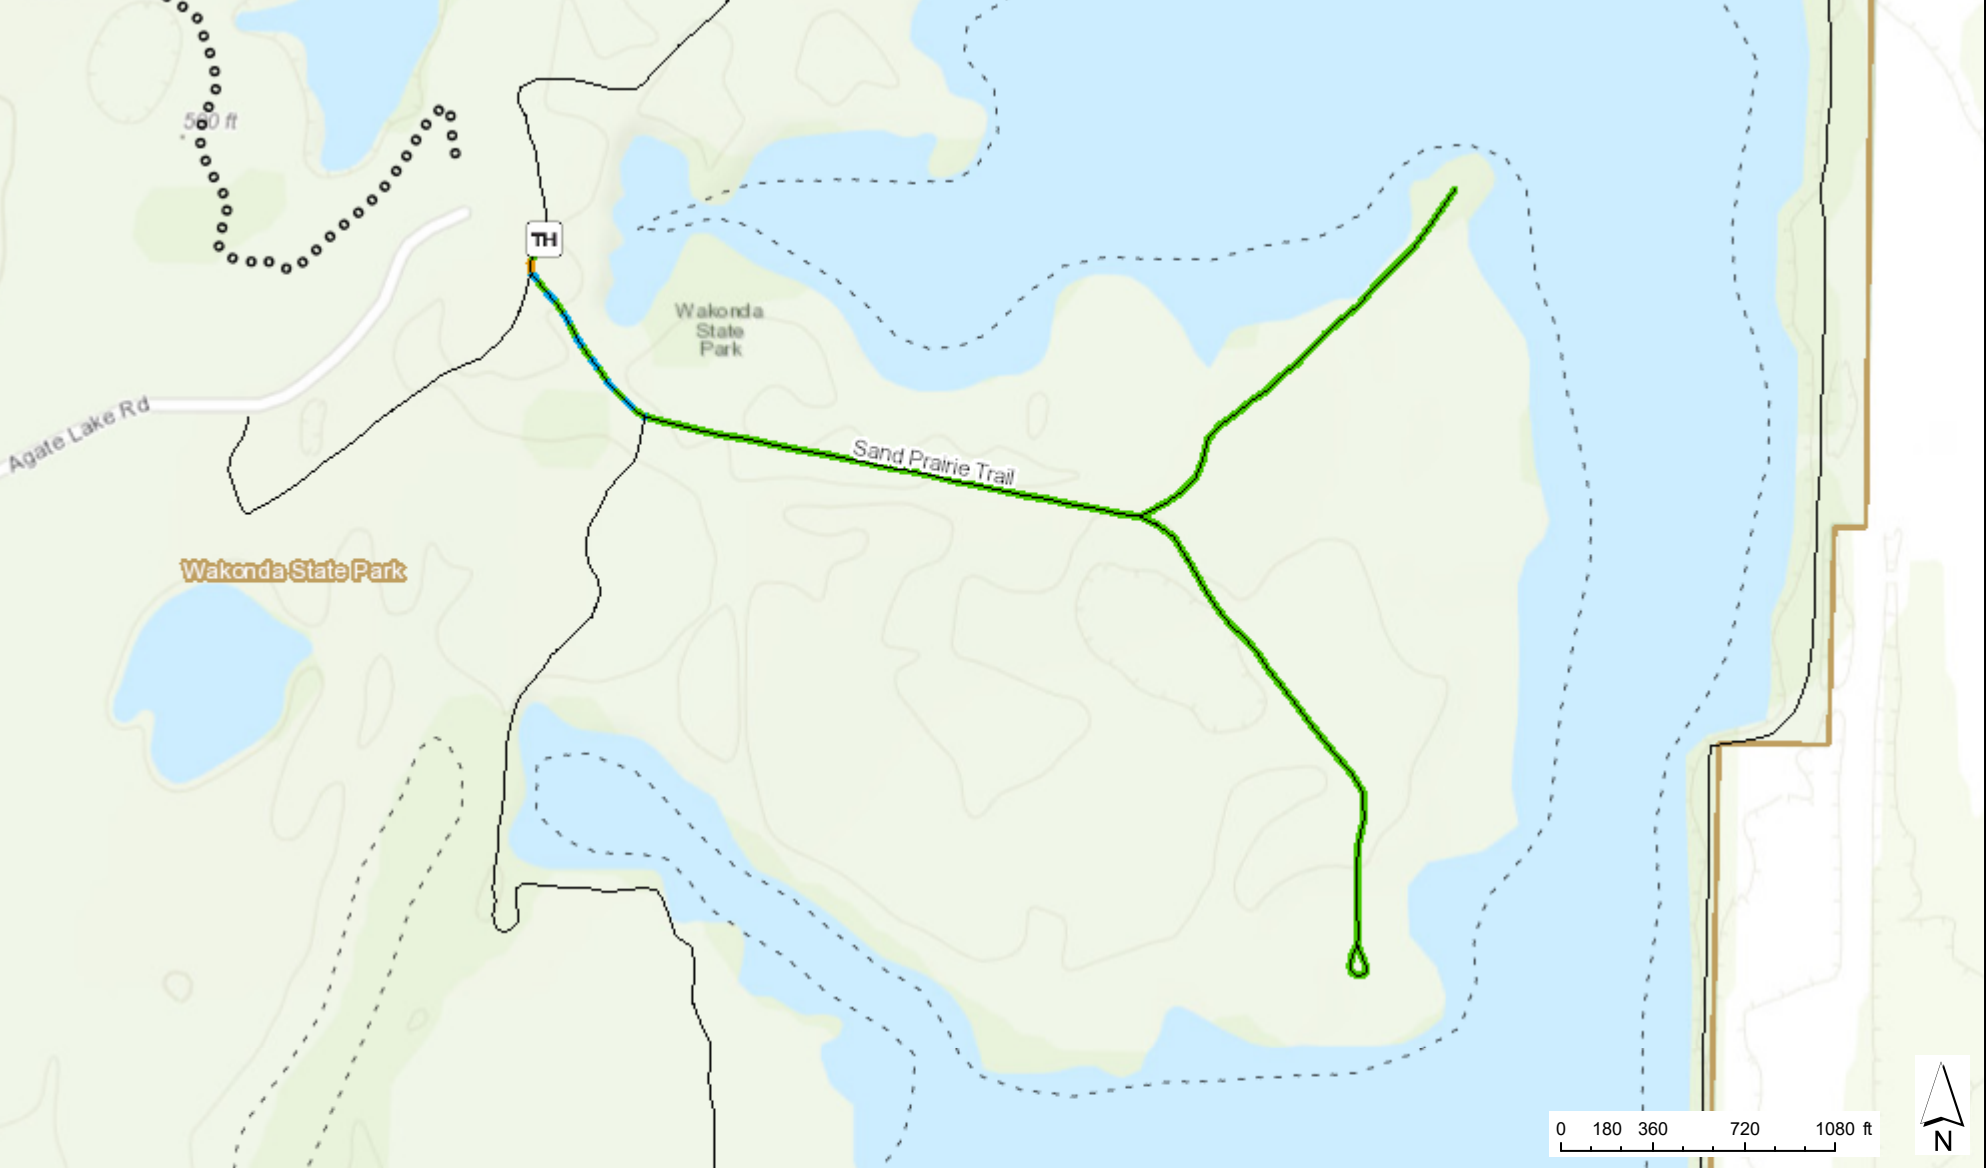

# Wakonda State Park Sand Prairie Trail

Sources: Esri, HERE, Garmin, Intermap, increment P Corp., GEBCO, USGS, FAO, NPS, NRCAN, GeoBase, IGN, Kadaster NL, Ordnance Survey, Esri Japan, METI, Esri November 17, 2020 4:24:05 PM CDT