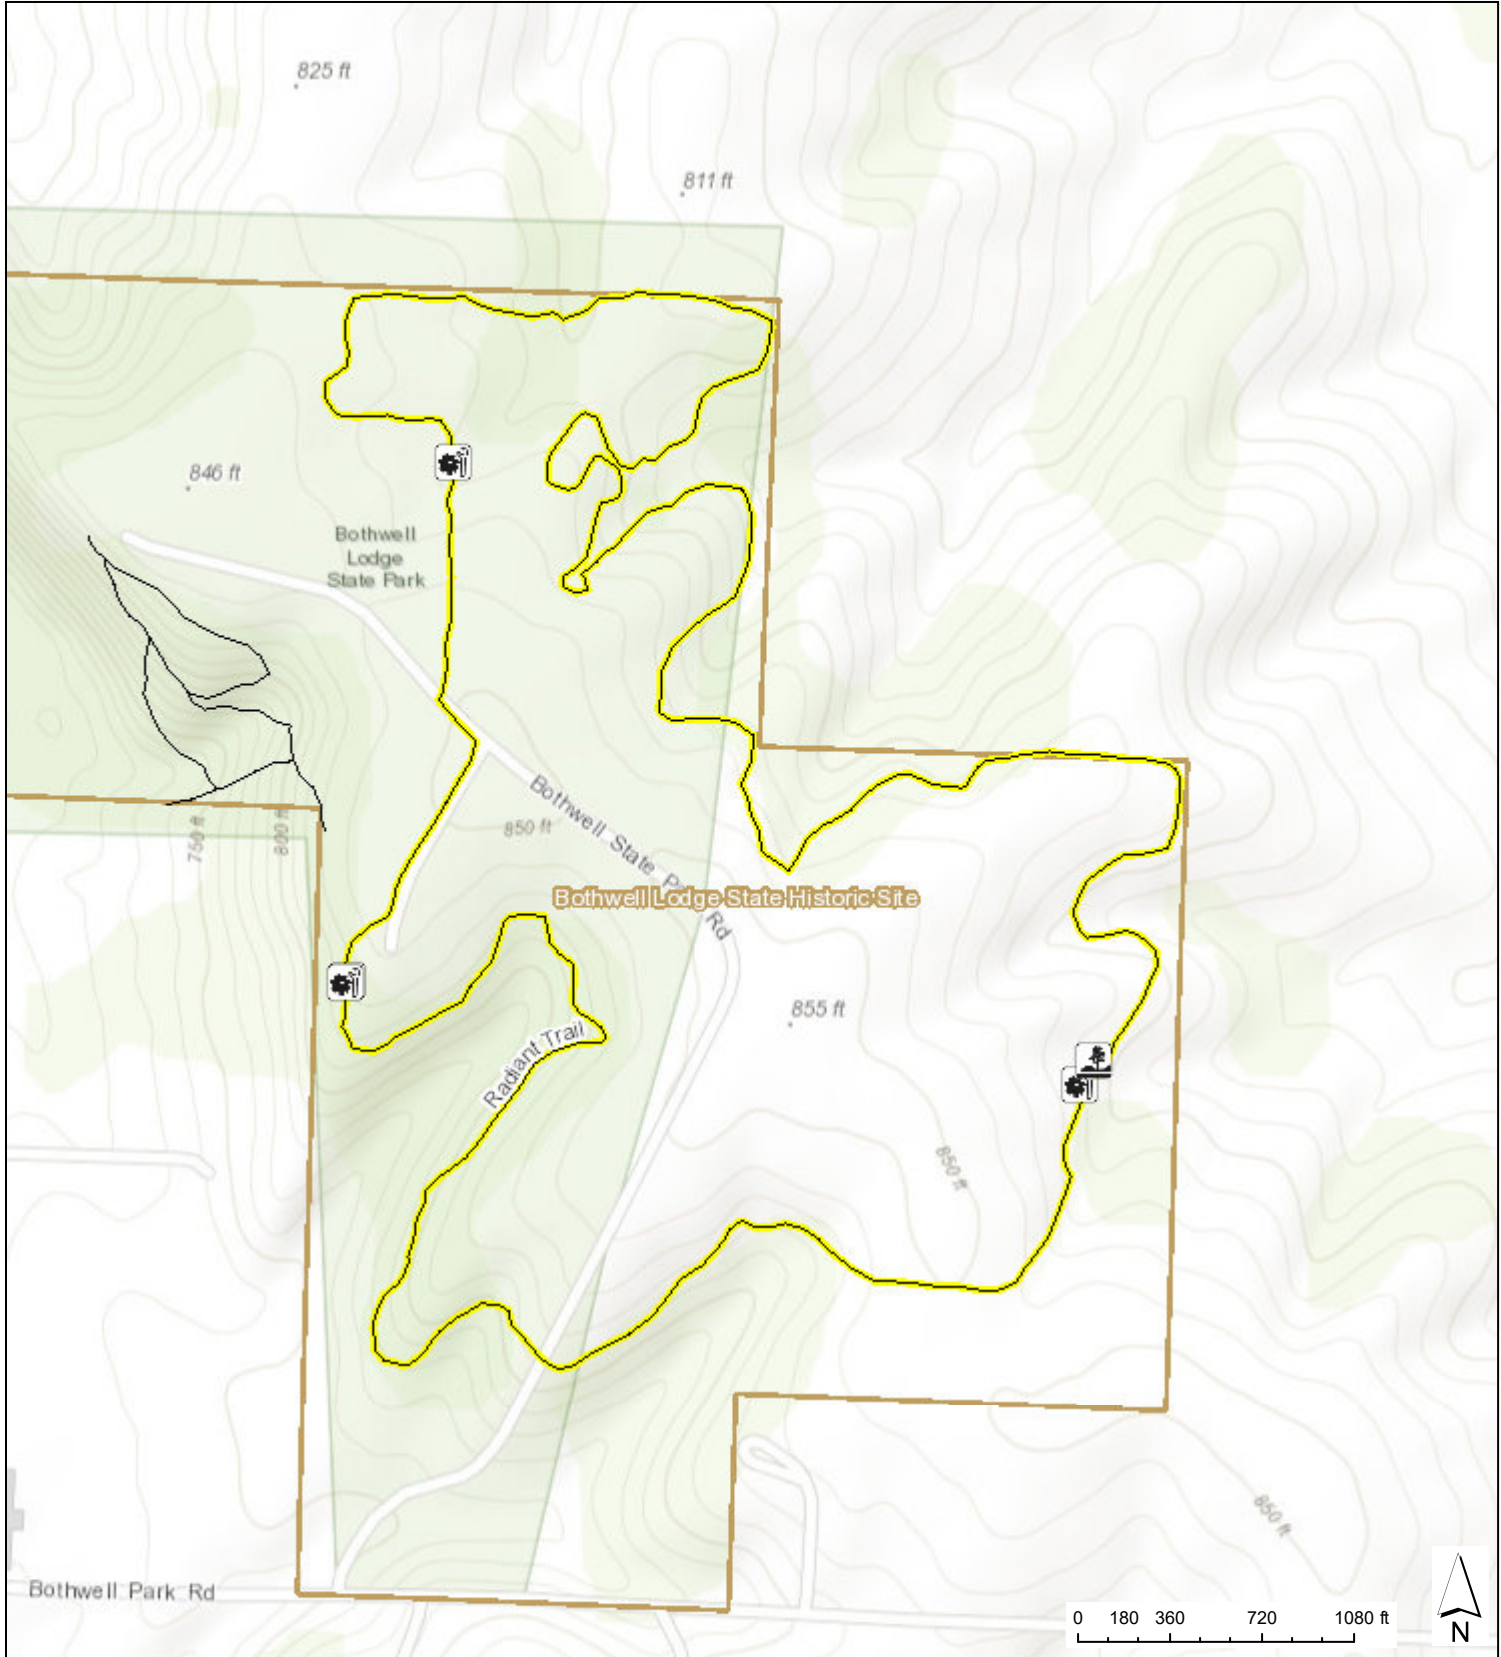

Bothwell Lodge State Historic Site Radiant Trail

Sources: Esri, HERE, Garmin, Intermap, increment P Corp., GEBCO, USGS, FAO, NPS, NRCAN, GeoBase, IGN, Kadaster NL, Ordnance November 10, 2020 4:20:41 PM CDT