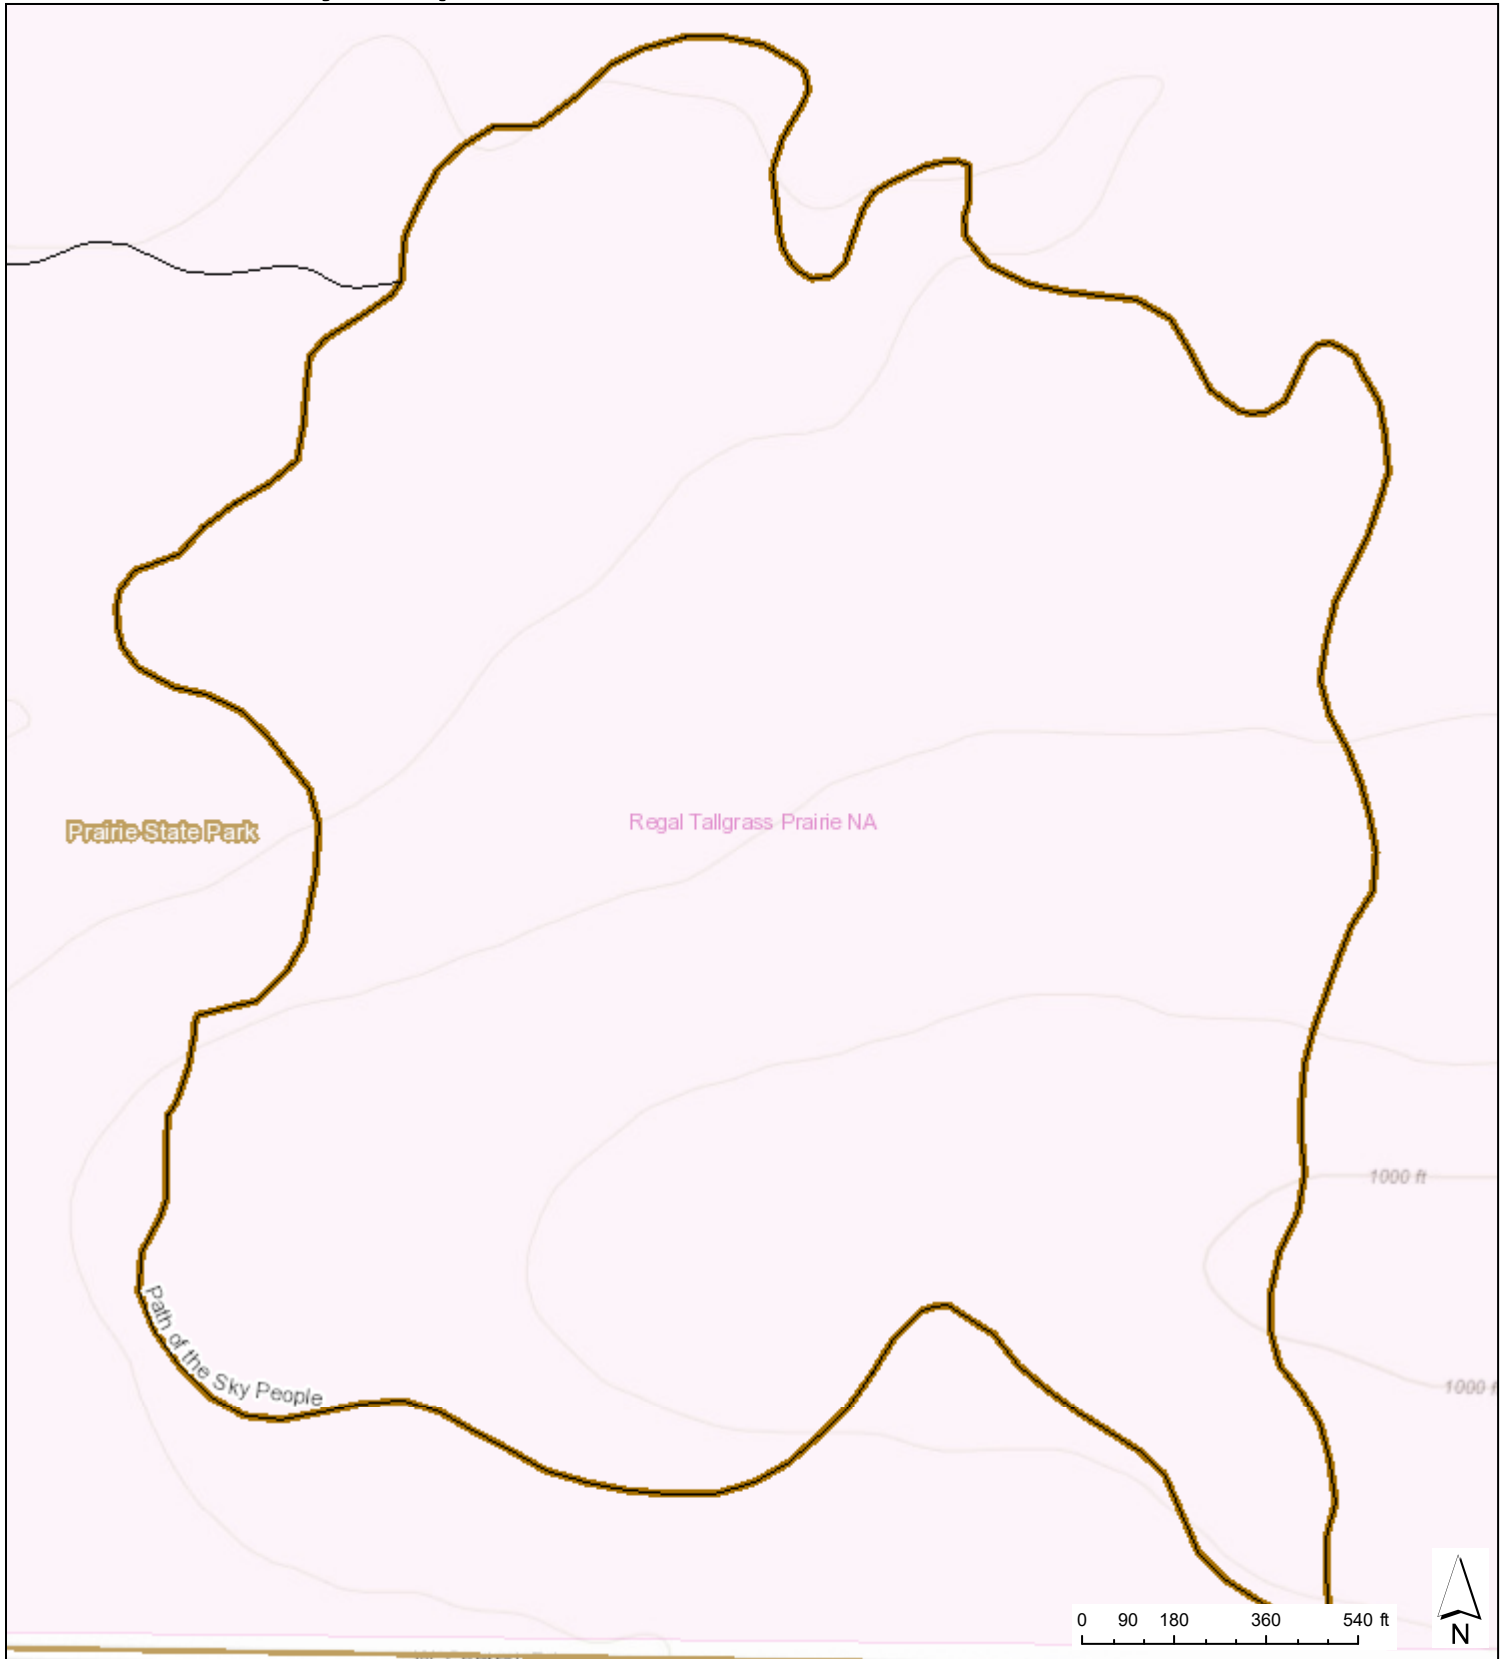

Prairie State Park Path of the Sky People

Sources: Esri, HERE, Garmin, Intermap, increment P Corp., GEBCO, USGS, FAO, NPS, NRCAN, GeoBase, IGN, Kadaster NL, Ordnance November 13, 2020 2:19:06 PM CDT