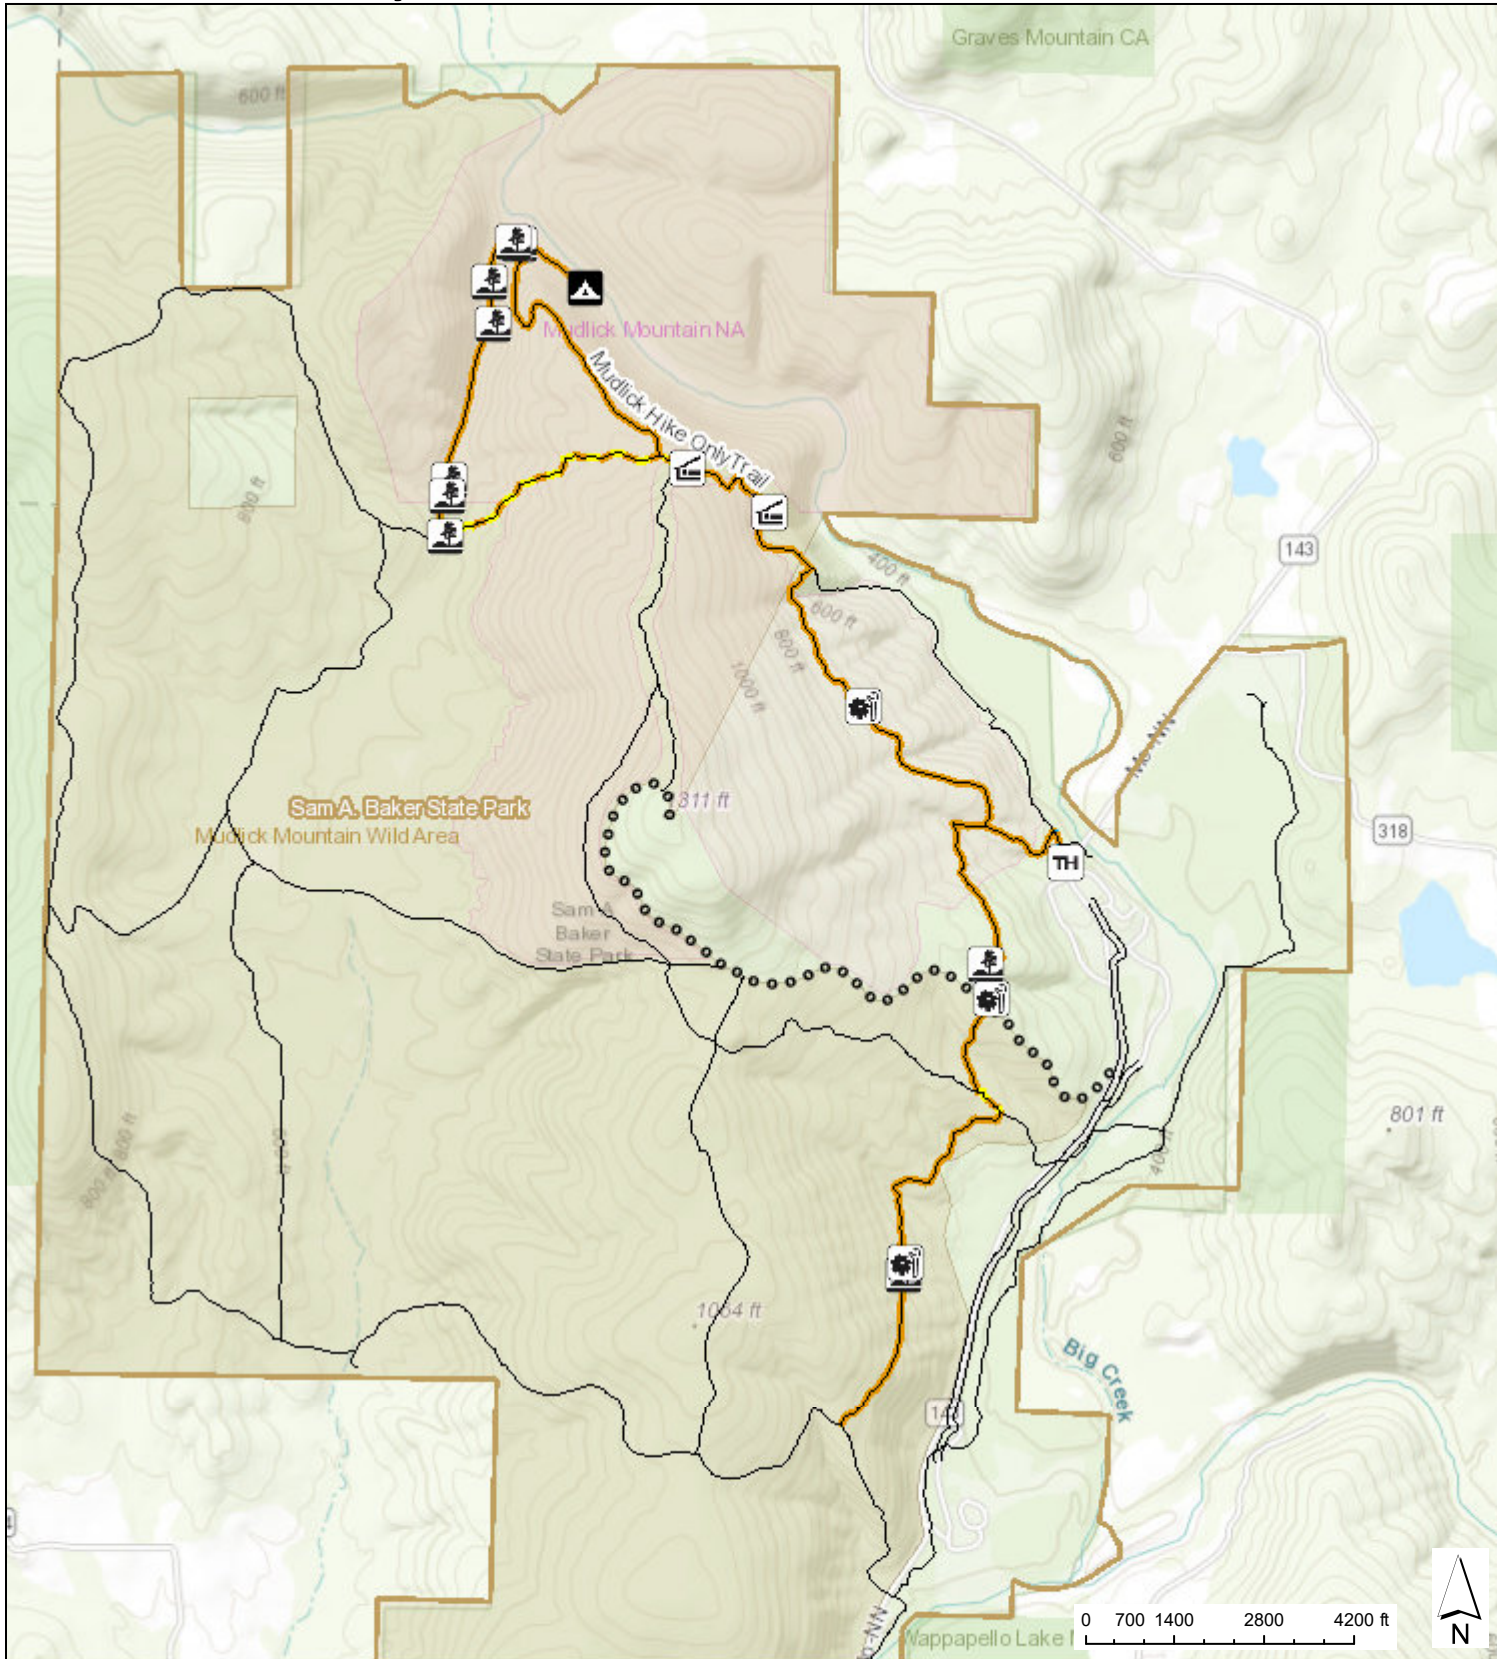

Sam A. Baker State Park  
**Mudlick Hike Only Trail**

Sources: Esri, HERE, Garmin, Intermap, increment P Corp., GEBCO, USGS, FAO, NPS, NRCAN, GeoBase, IGN, Kadaster NL, Ordnance November 13, 2020 2:54:32 PM CDT