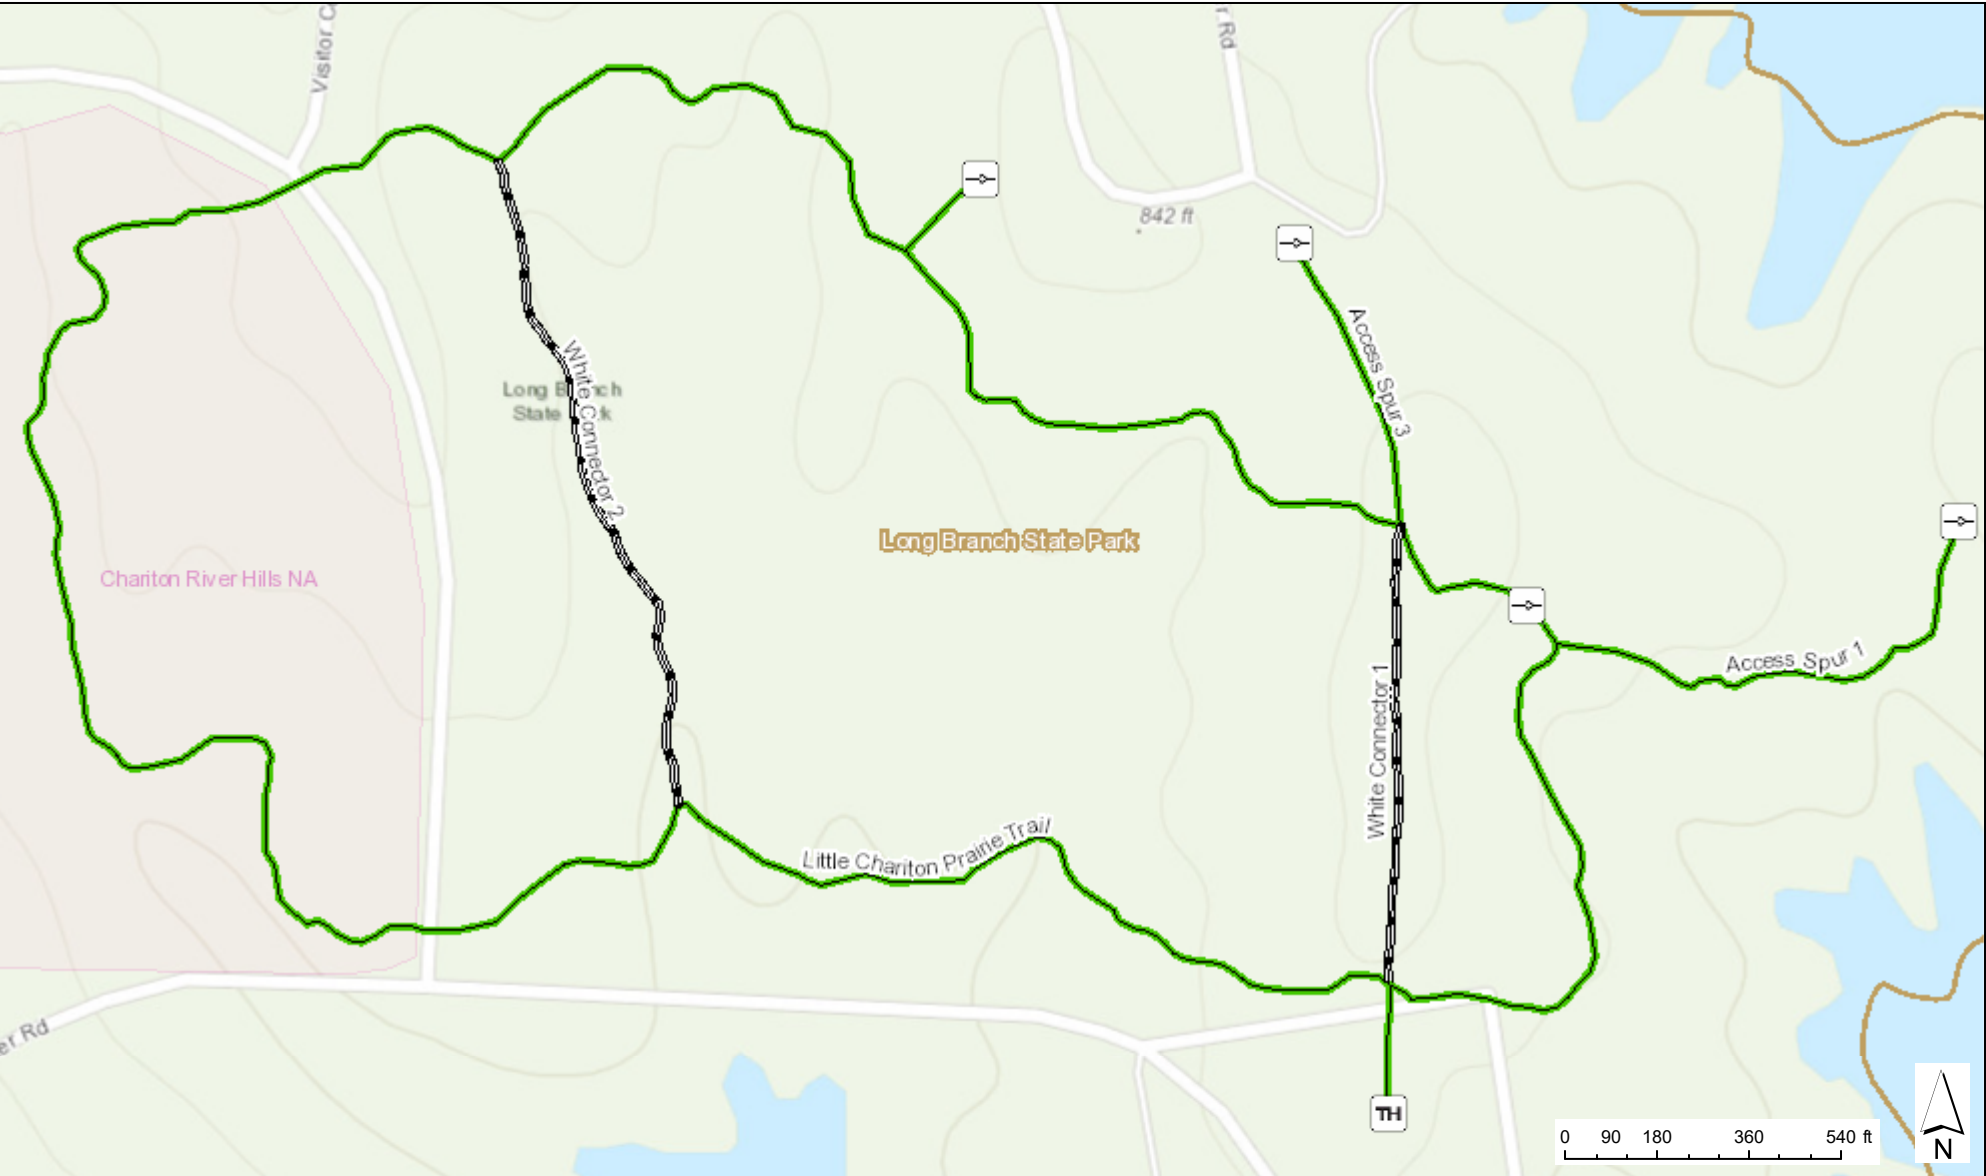

# Long Branch State Park

## Little Chariton Prairie Trail

Sources: Esri, HERE, Garmin, Intermap, increment P Corp., GEBCO, USGS, FAO, NPS, NRCAN, GeoBase, IGN, Kadaster NL, Ordnance Survey, Esri Japan, METI, Esri November 13, 2020 11:17:36 AM CDT