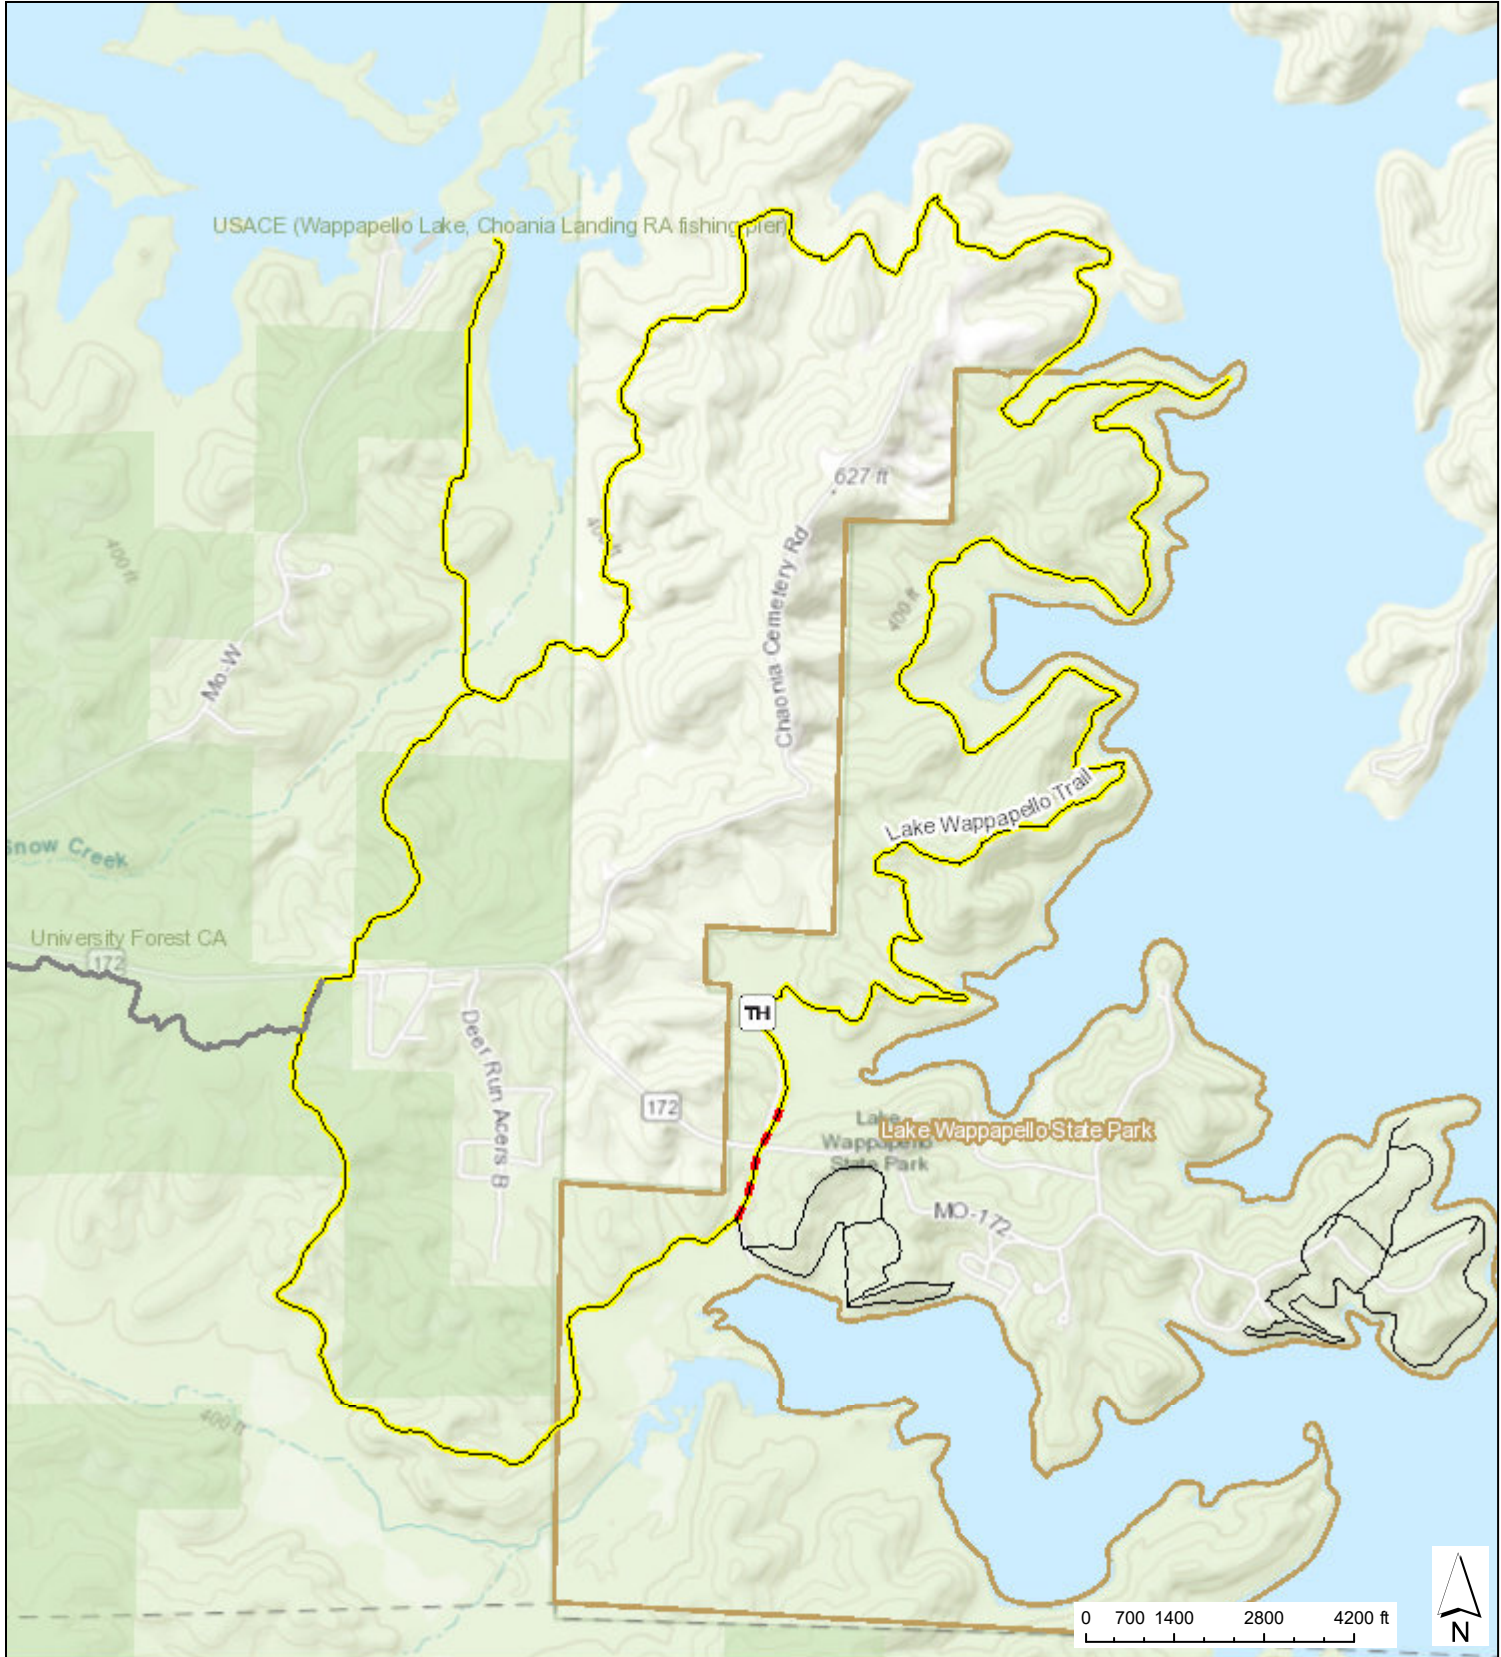

Lake Wappapello State Park Lake Wappapello Trail

Sources: Esri, HERE, Garmin, Intermap, increment P Corp., GEBCO, USGS, FAO, NPS, NRCAN, GeoBase, IGN, Kadaster NL, Ordnance November 13, 2020 11:02:29 AM CDT