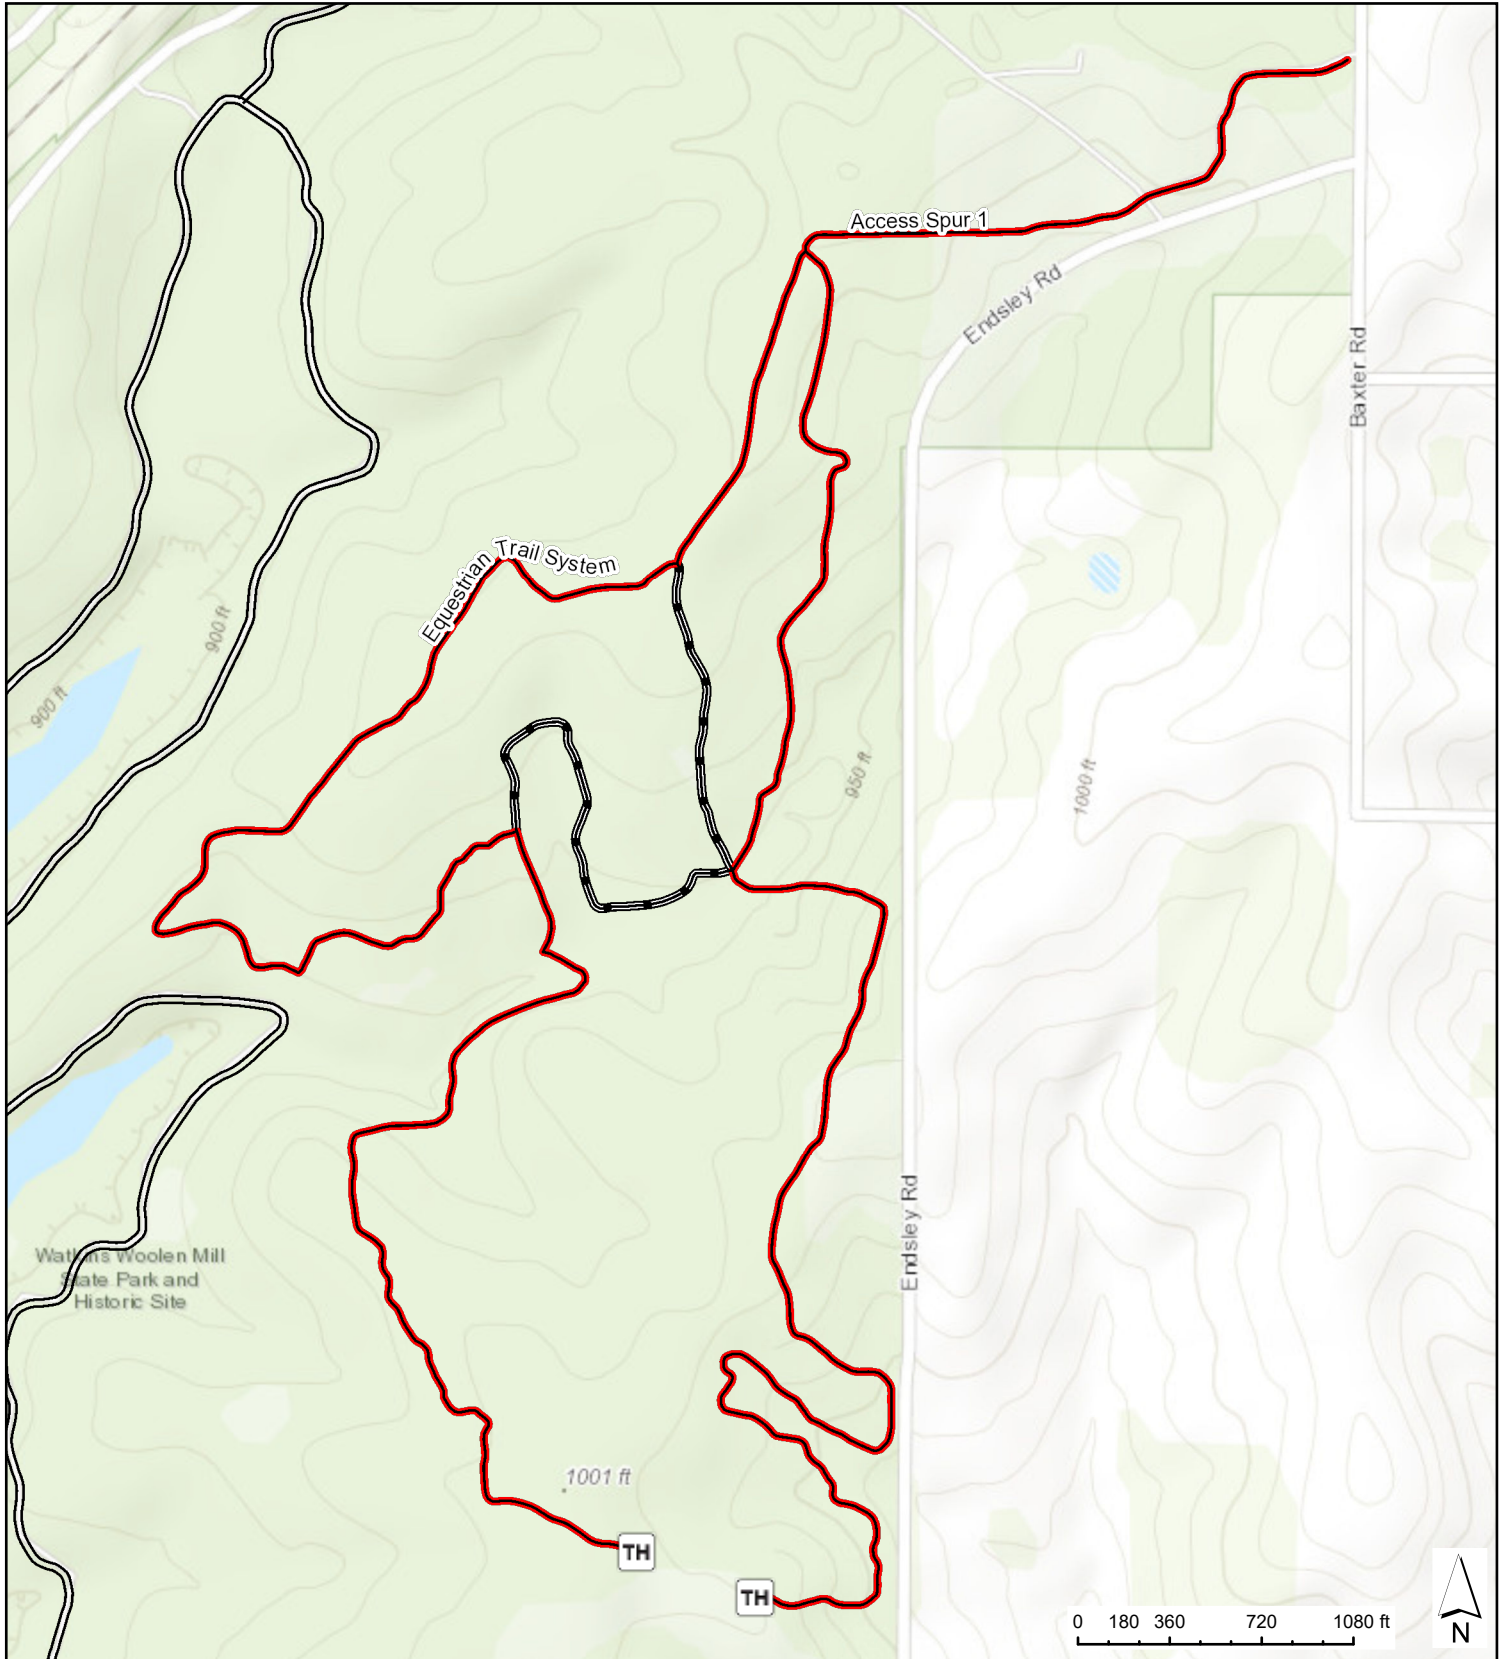

# Watkins Woolen Mill State Park and Historic Site Equestrian Trail System

layer0: Sources: Esri, HERE, Garmin, Intermap, increment P Corp., GEBCO, USGS, FAO, NPS, NRCAN, GeoBase, IGN, Kadaster NL,

April 6, 2022 2:11 PM CDT