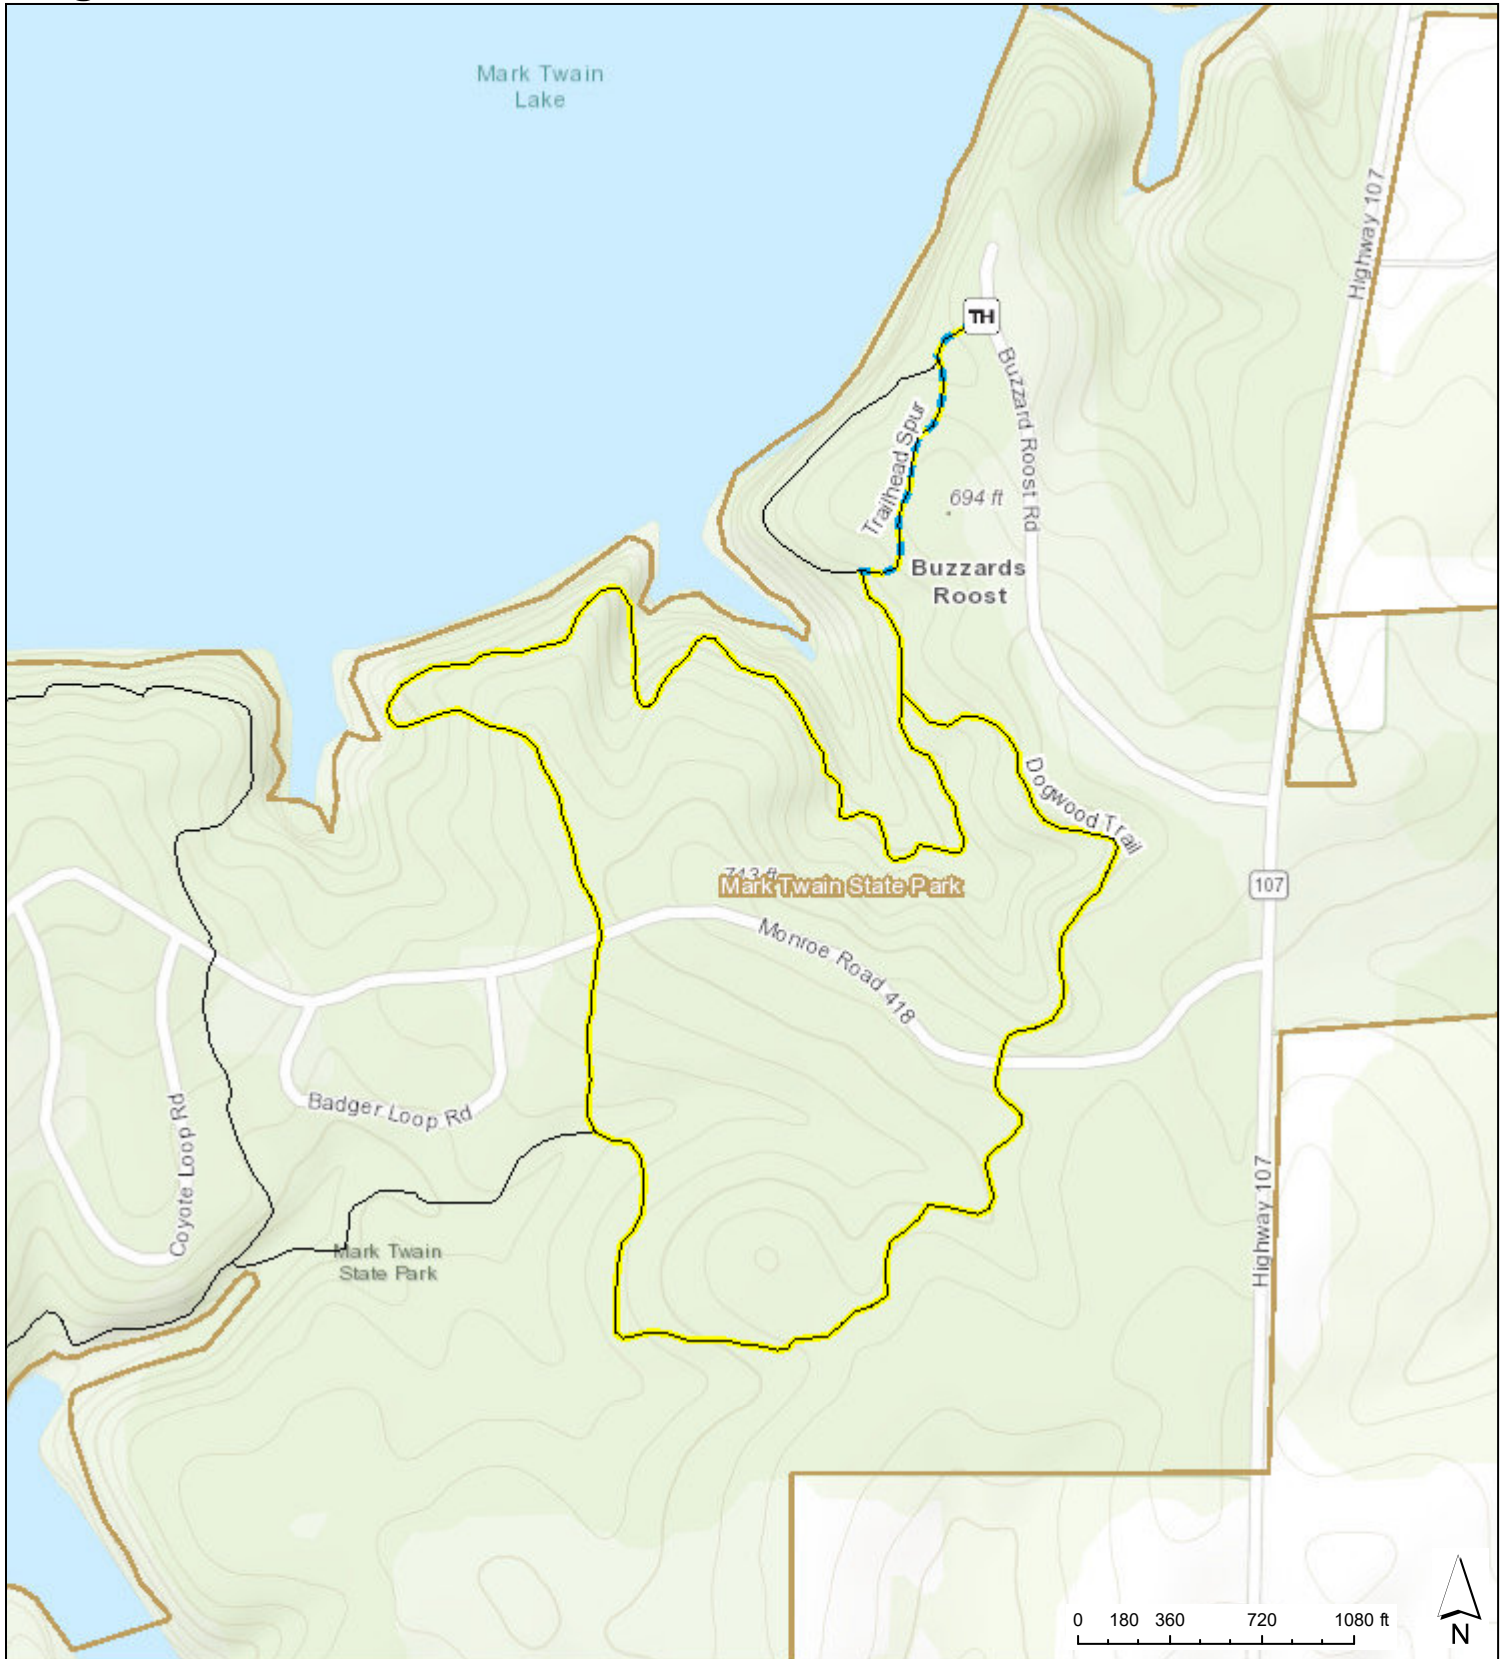

Mark Twain State Park

Dogwood Trail

Sources: Esri, HERE, Garmin, Intermap, inereant P Corp., GEBCO, USGS, FAO, NPS, NRCAN, GeoBase, IGN, Kadaster NL, Ordnance November 13, 2020 1:30:11 PM CDT