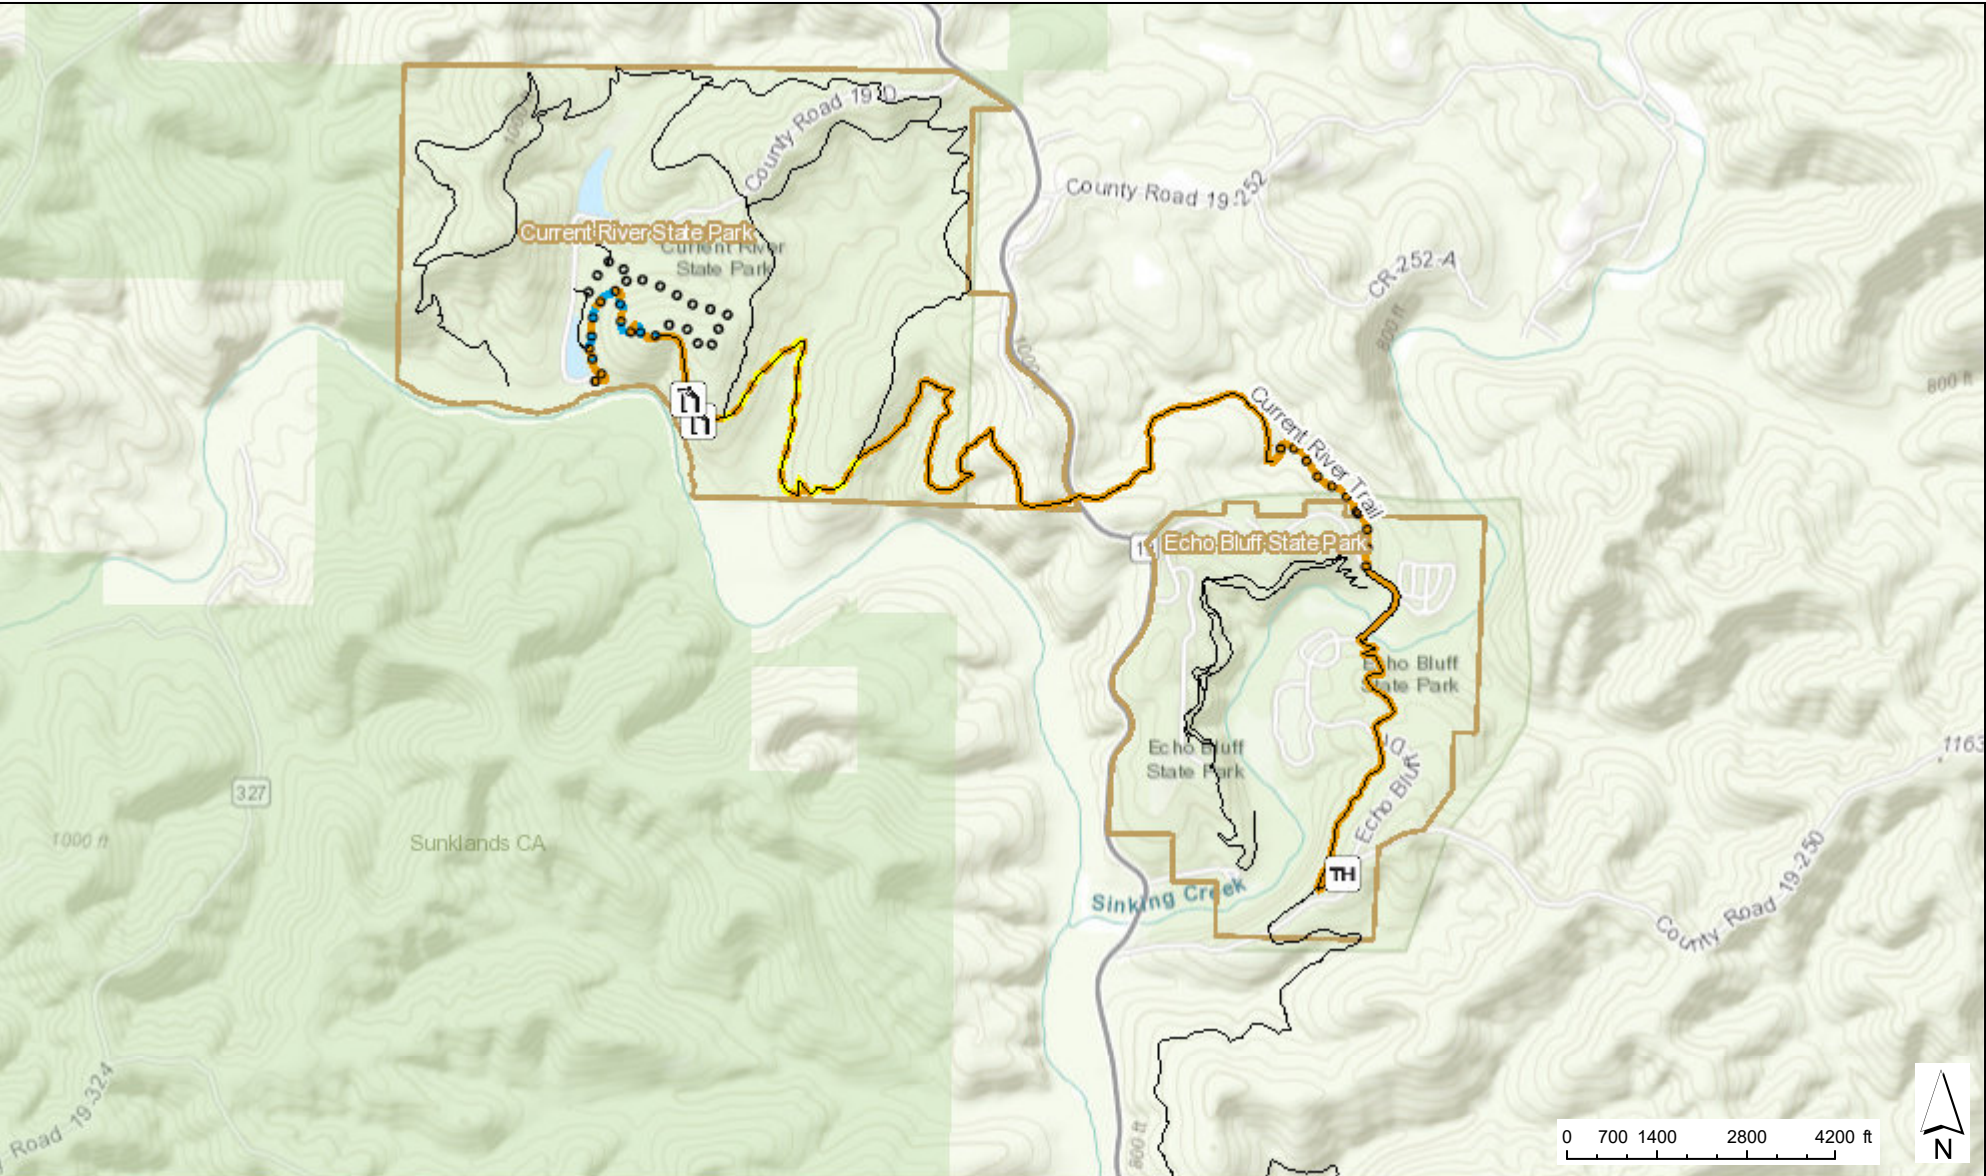

# Echo Bluff State Park Current River Trail

Sources: Esri, HERE, Garmin, Intermap, increment P Corp., GEBCO, USGS, FAO, NPS, NRCAN, GeoBase, IGN, Kadaster NL, Ordnance Survey, Esri Japan, METI, Esri November 13, 2020 8:45:39 AM CDT