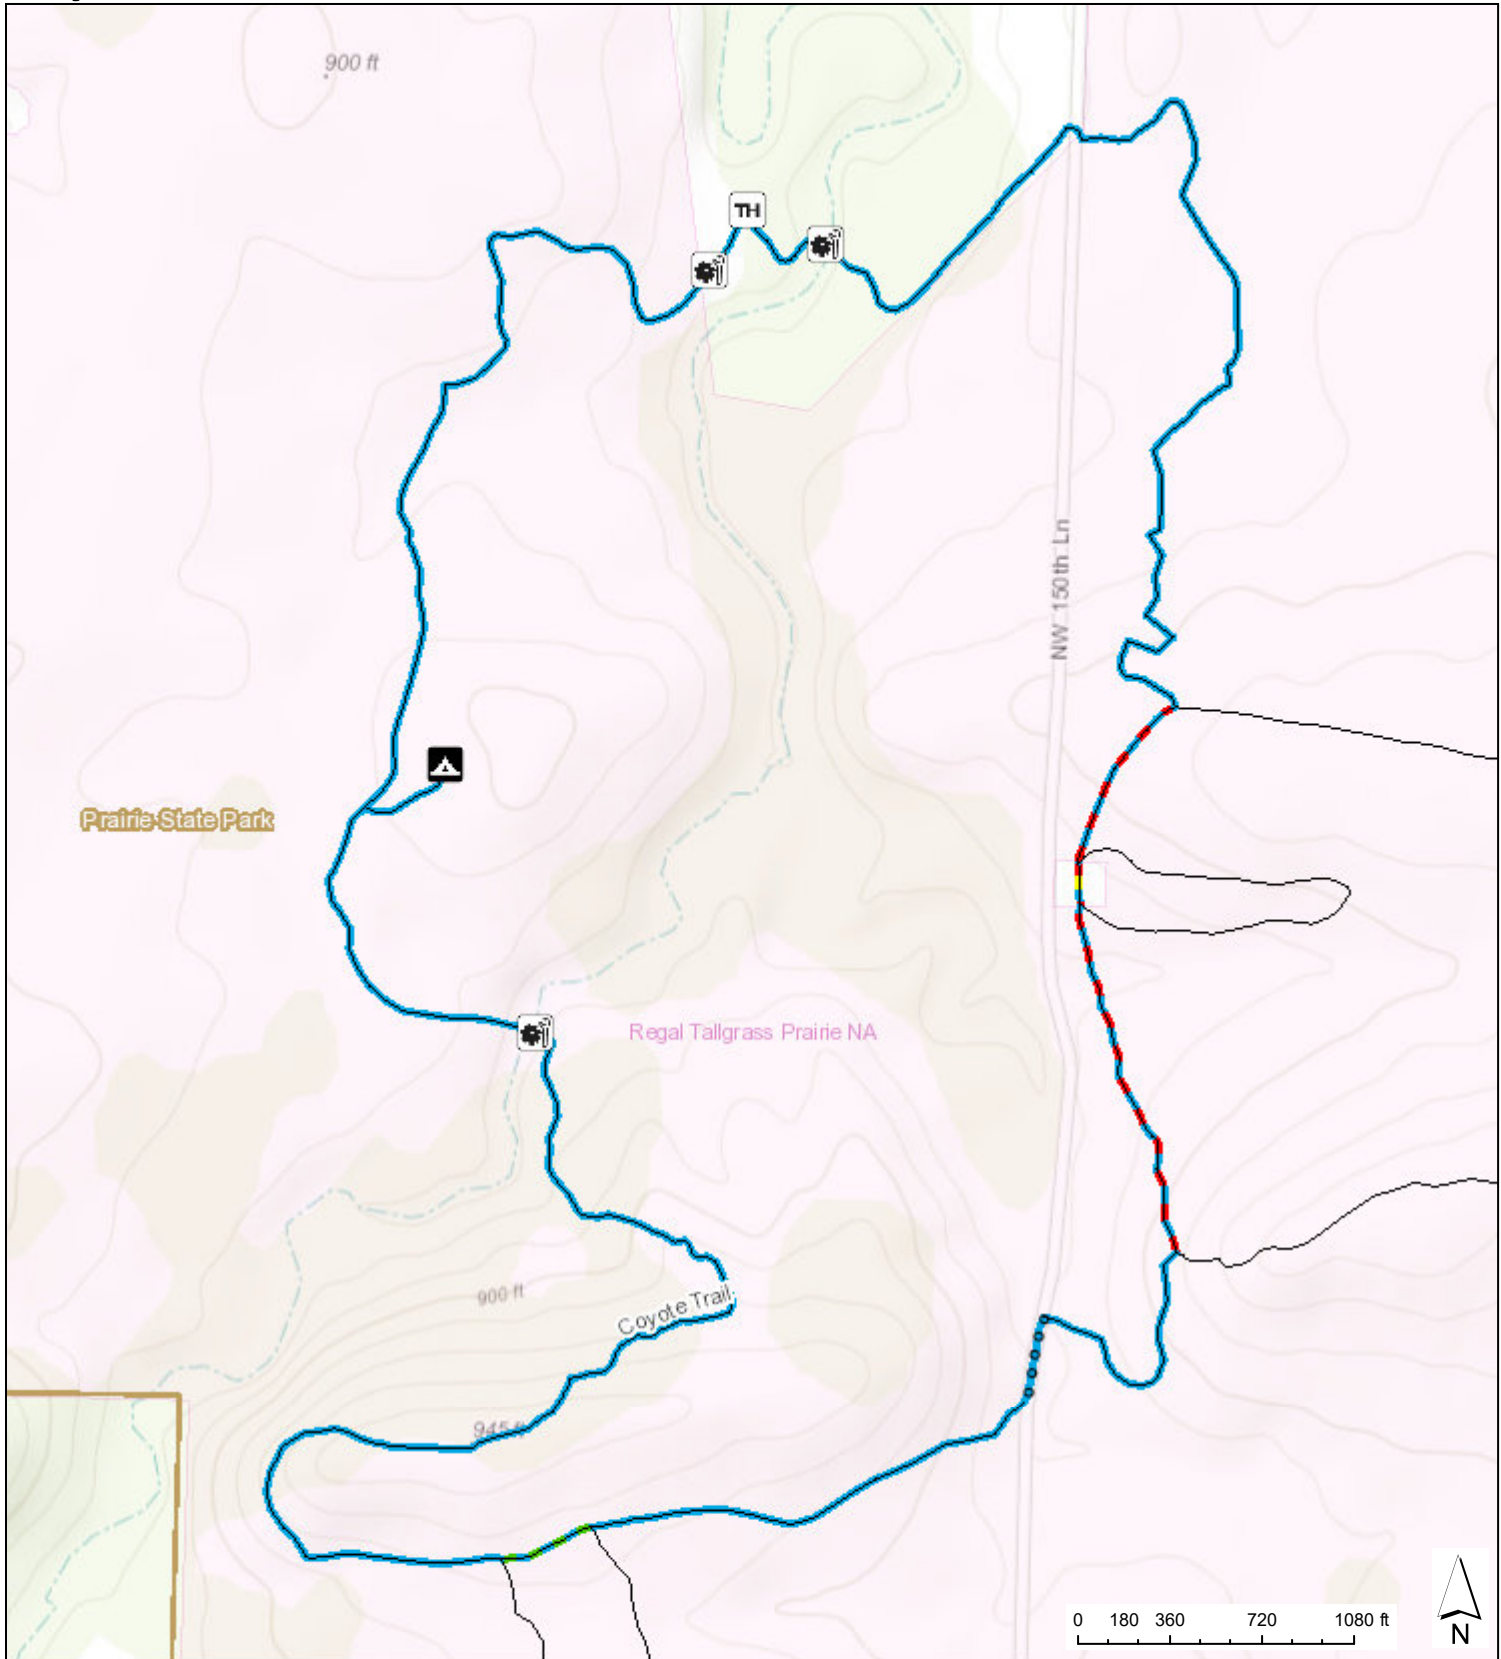

Prairie State Park
Coyote Trail

Sources: Esri, HERE, Garmin, Intermap, inrement P Corp., GEBCO, USGS, FAO, NPS, NRCAN, GeoBase, IGN, Kadaster NL, Ordnance November 13, 2020 2:11:54 PM CDT