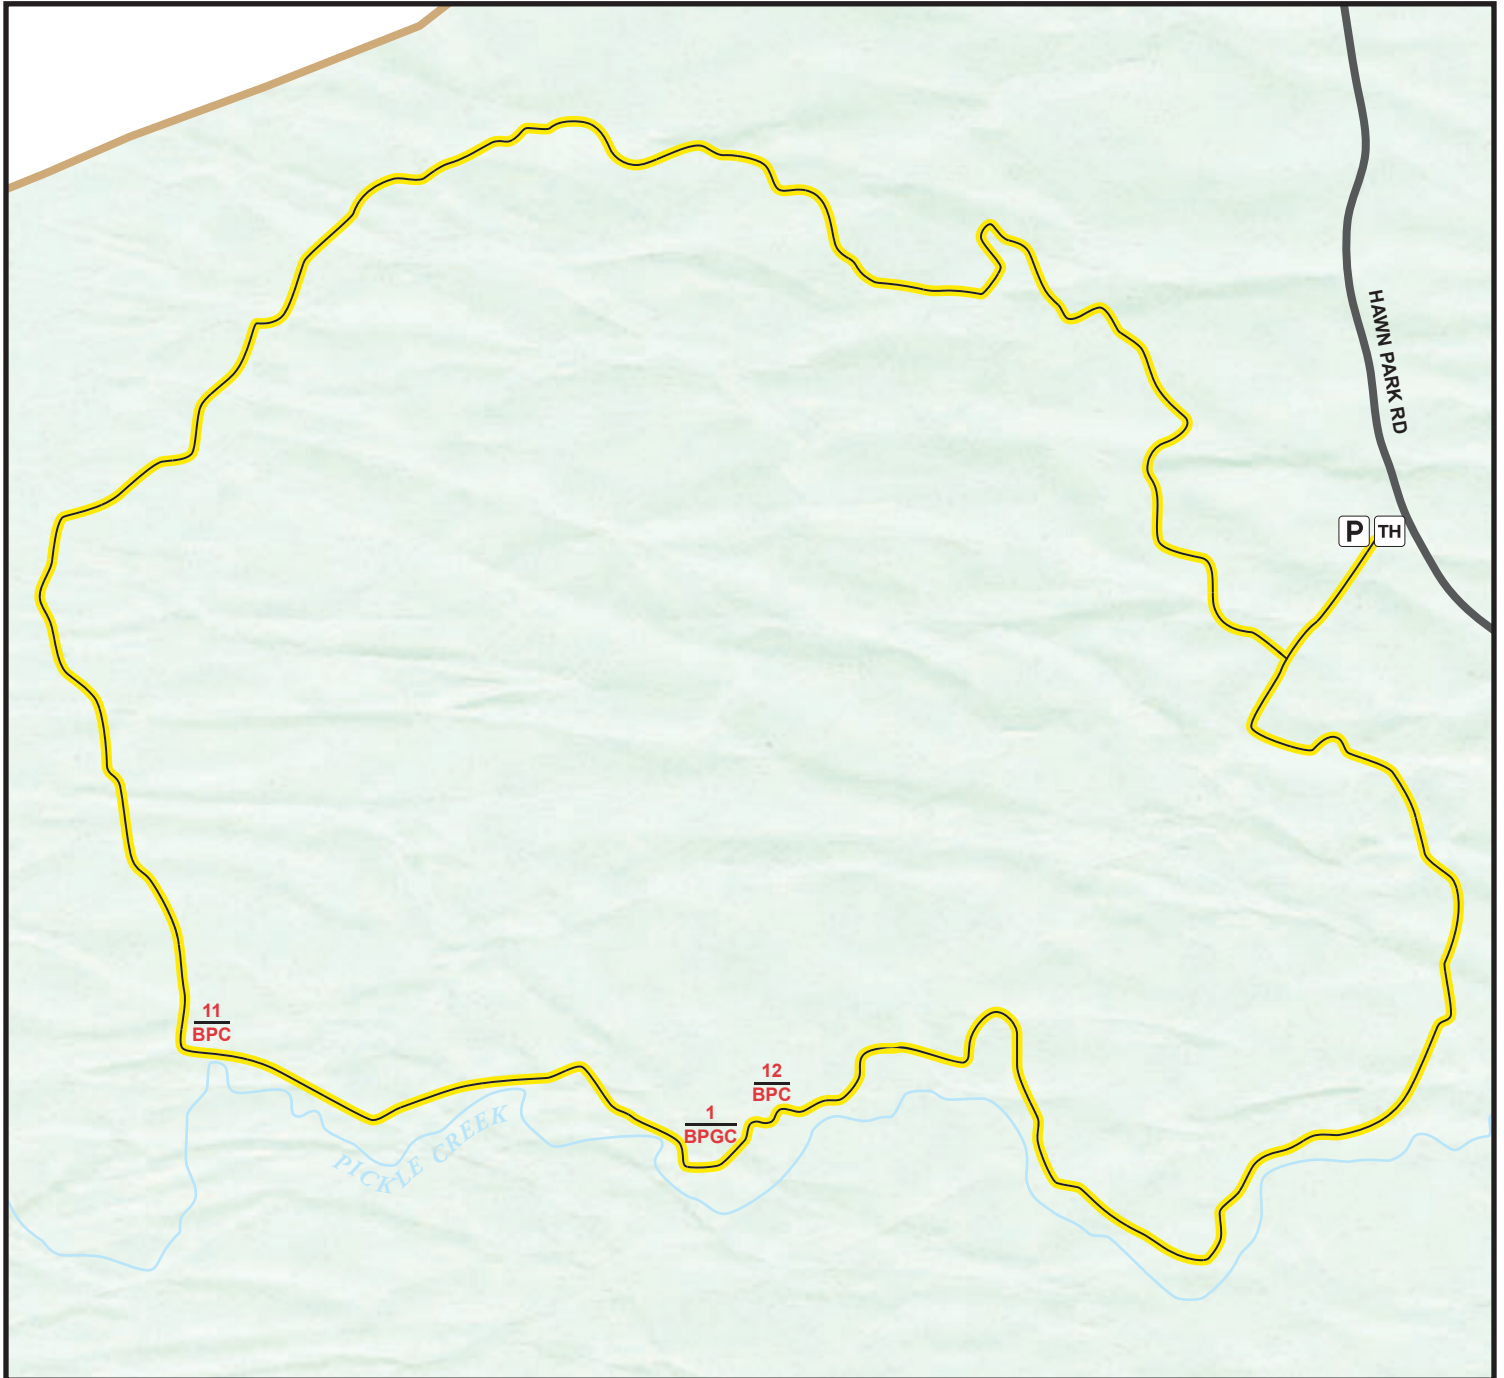

HAWN STATE PARK

Spanish Land Grant Trail Backcountry Camping Map

LEGEND

- # reservable site
- BPC backcountry camping
- BPGC backcountry group camping
-  parking
-  trailhead
-  park boundary
-  Spanish Land Grant Trail Backcountry
-  (hiking)

DISCLAIMER: This map is not a legal survey. The Missouri Department of Natural Resources makes no warranty, expressed or implied, as to the accuracy of the data or related materials and is not responsible for any damage or loss resulting from its use.

05/24

For more information on backcountry camping, visit <https://mostateparks.com/hawn-backcountry-camping>.