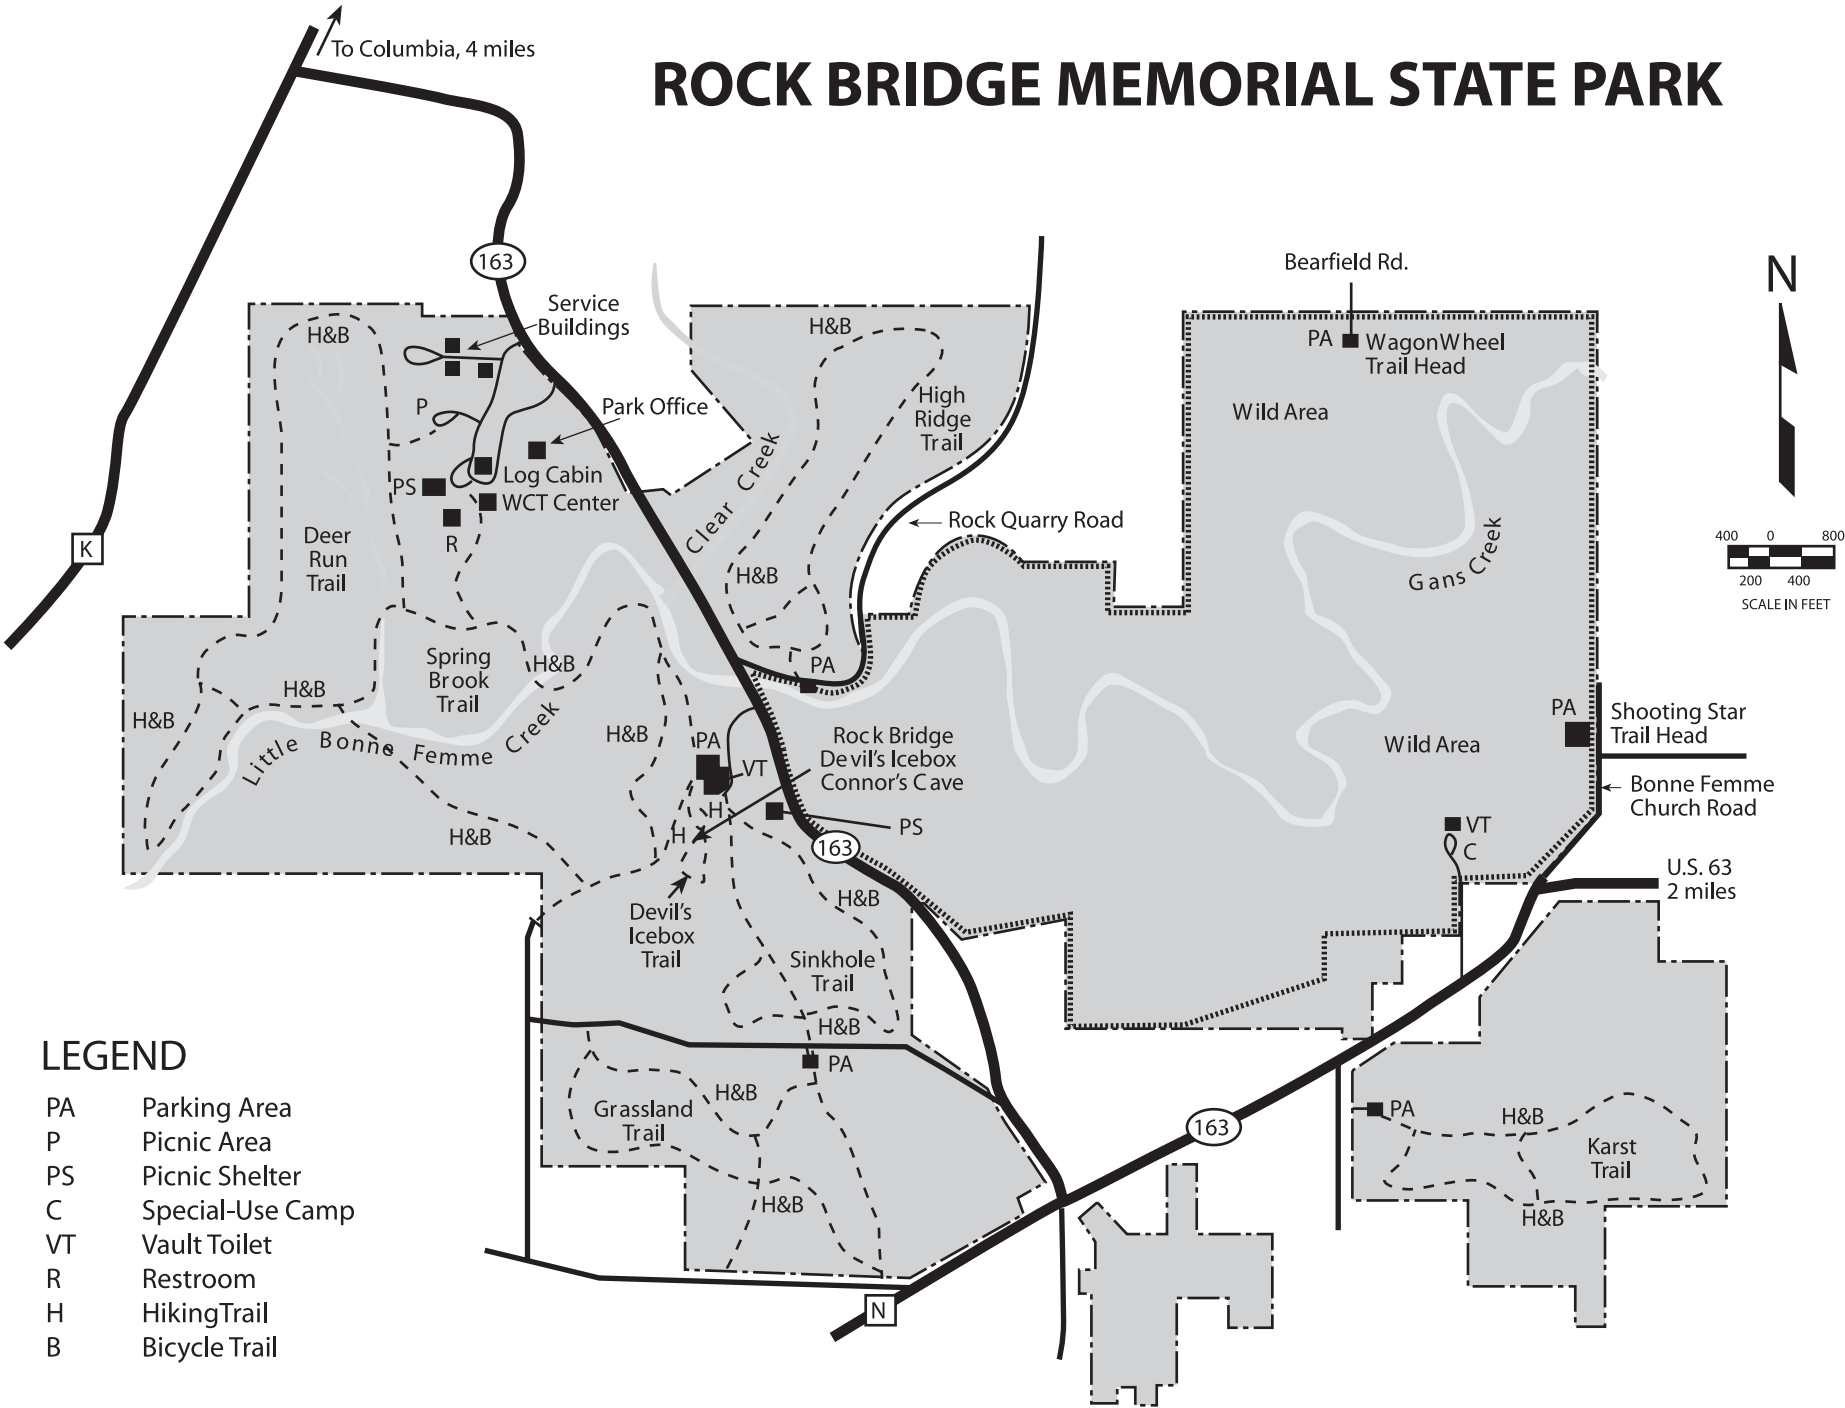

ROCK BRIDGE MEMORIAL STATE PARK

LEGEND

- PA Parking Area
- P Picnic Area
- PS Picnic Shelter
- C Special-Use Camp
- VT Vault Toilet
- R Restroom
- H Hiking Trail
- B Bicycle Trail