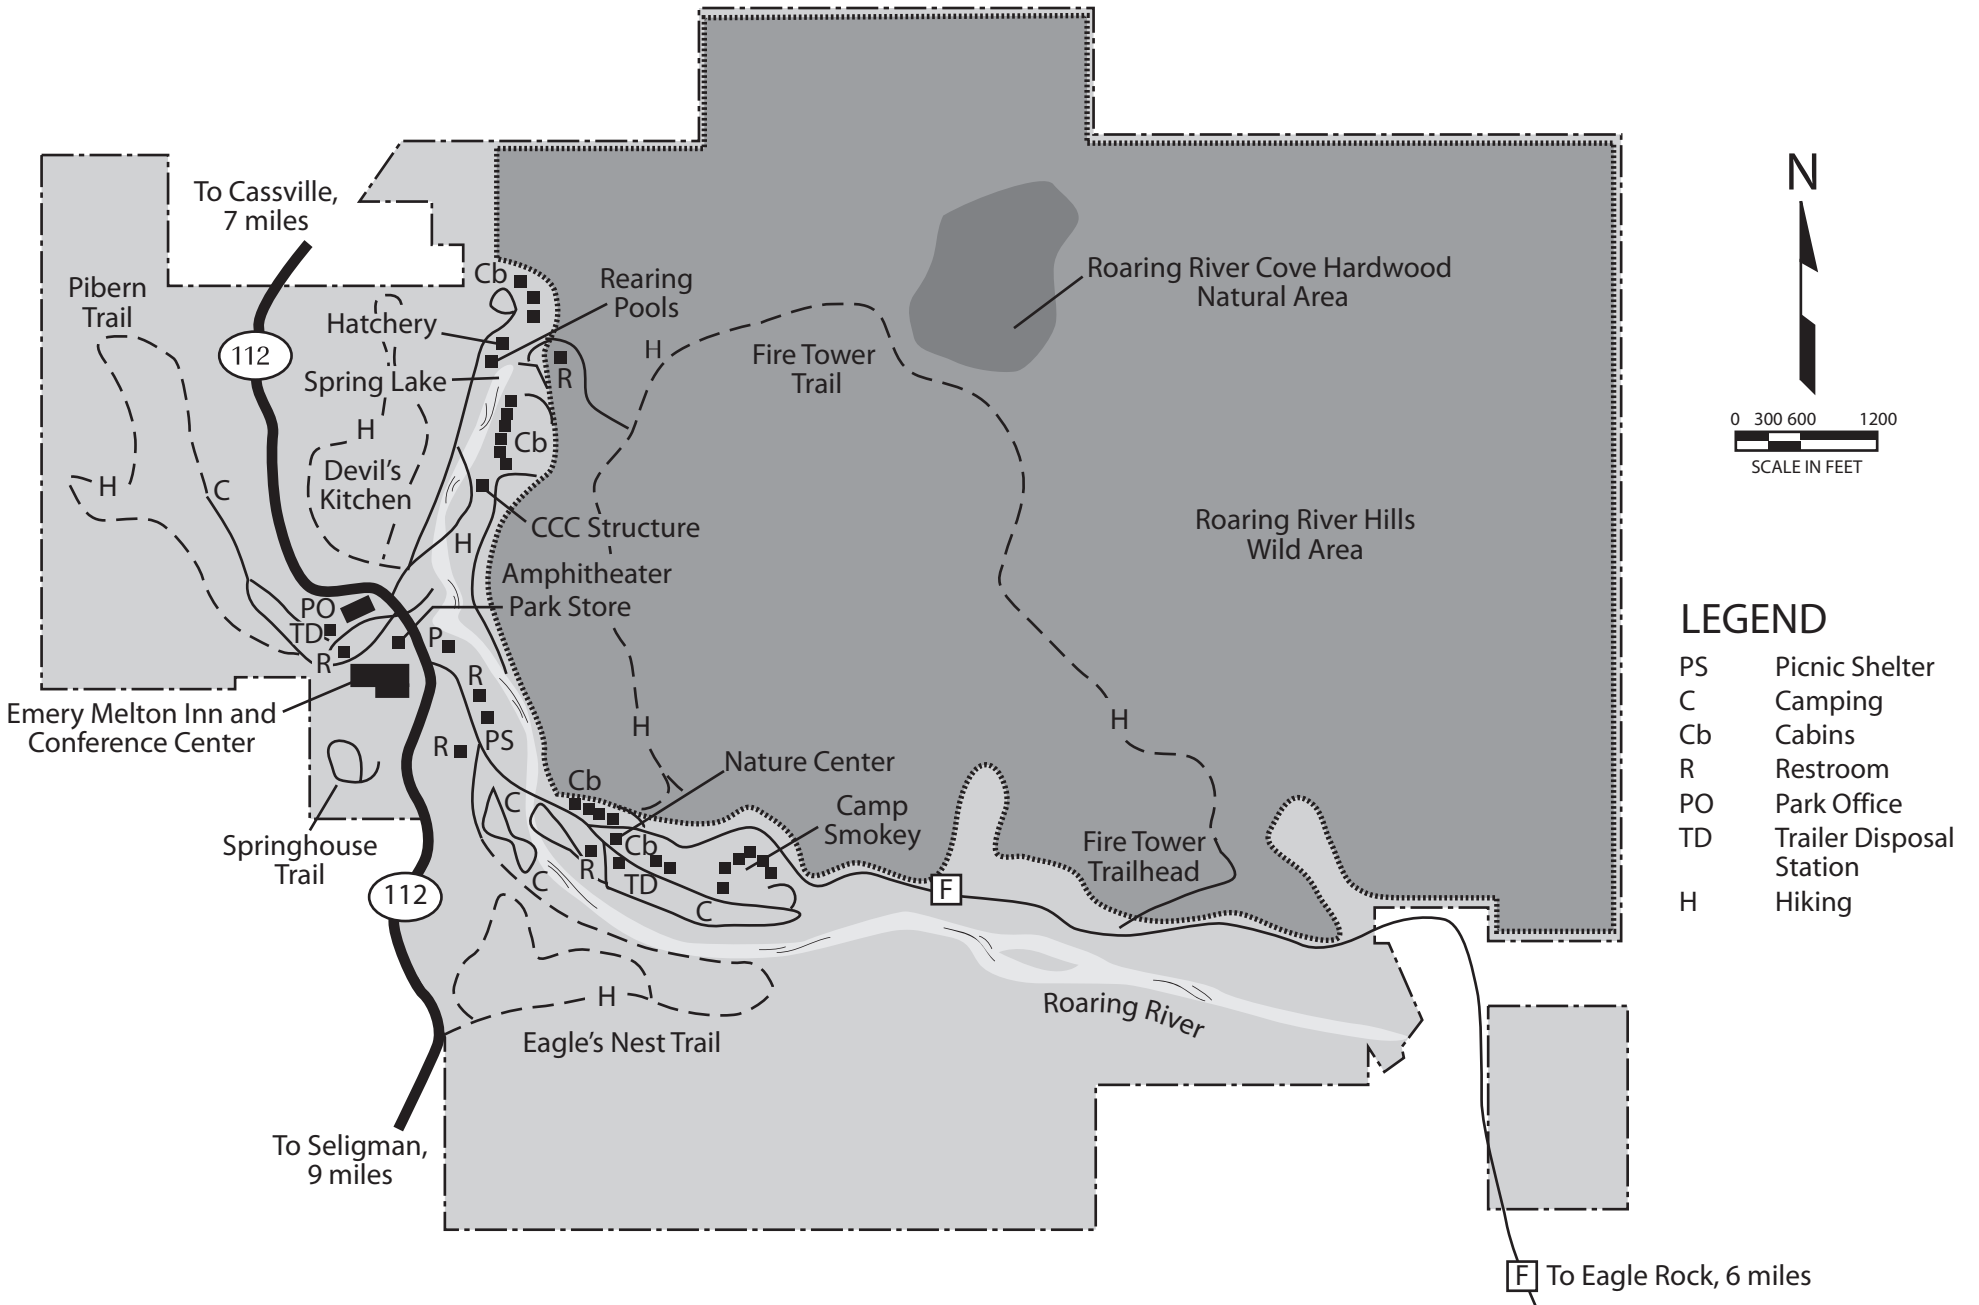

ROARING RIVER STATE PARK

LEGEND

PS	Picnic Shelter
C	Camping
Cb	Cabins
R	Restroom
PO	Park Office
TD	Trailer Disposal Station
H	Hiking