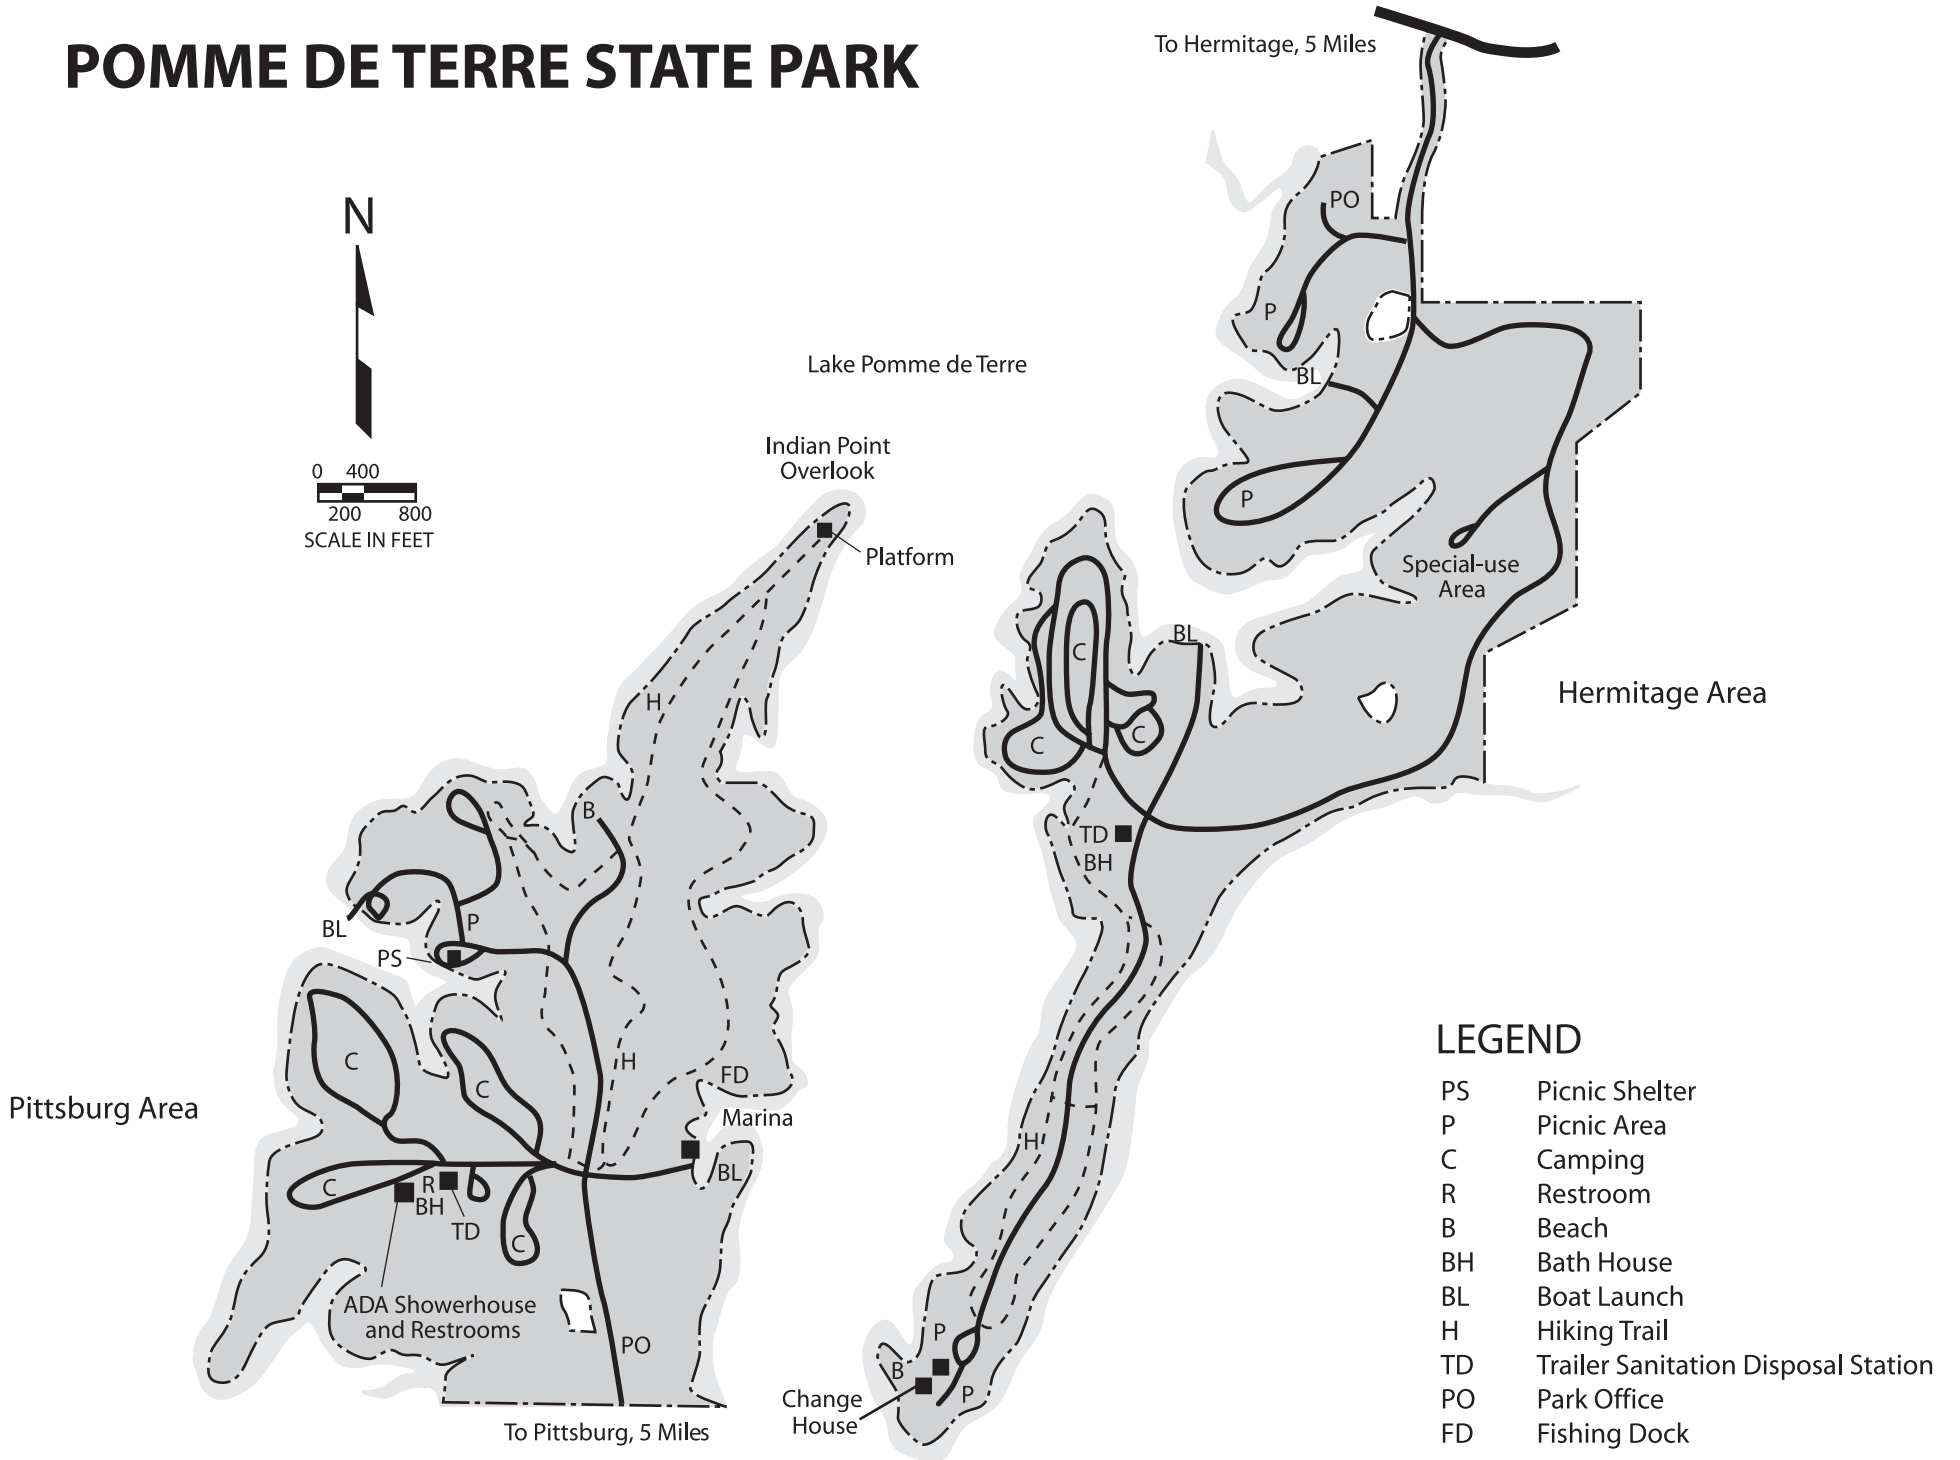

# POMME DE TERRE STATE PARK

## LEGEND

- PS Picnic Shelter
- P Picnic Area
- C Camping
- R Restroom
- B Beach
- BH Bath House
- BL Boat Launch
- H Hiking Trail
- TD Trailer Sanitation Disposal Station
- PO Park Office
- FD Fishing Dock