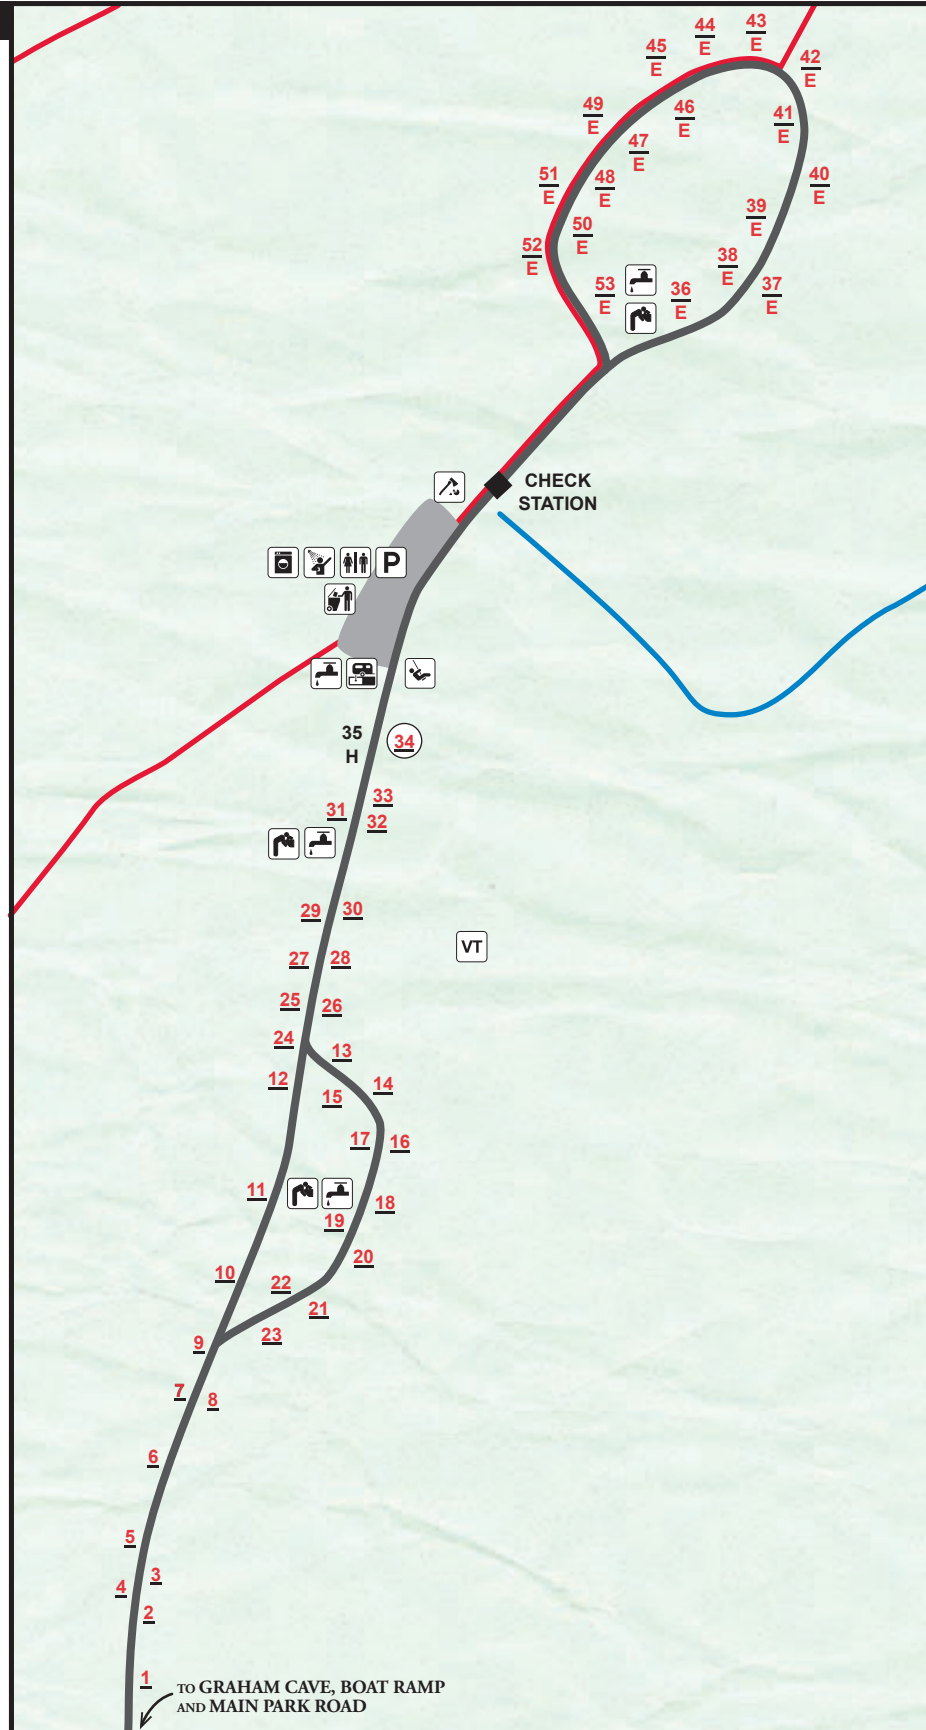

LEGEND

- # reservable site
- E electric site
- # pull-through site
- H campground host
-  water
-  restroom
-  showerhouse
-  laundry
-  vault toilet
-  dump station
-  woodlot
-  trash dumpster
-  parking
-  playground
-  water fountain
-  Indian Glade Trail (hiking)
-  Loutre River Trail (hiking)

DISCLAIMER: This map is not a legal survey. The Missouri Department of Natural Resources makes no warranty, expressed or implied, as to the accuracy of the data or related materials and is not responsible for any damage or loss resulting from its use. 04/22