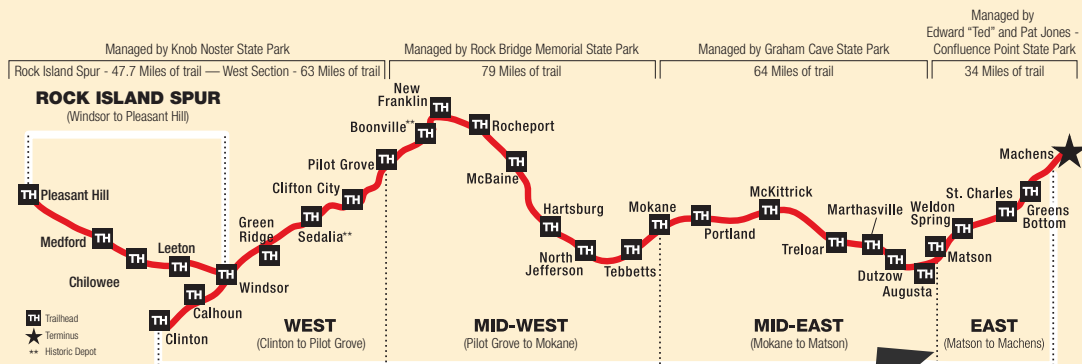

STRUCTURES: 65

SMALL MAINTENANCE & REPAIR BUDGET: $35,500.00

ANNUAL BUDGET: $729,583

STEWARDSHIP HOURS: 256.5

CAPITAL IMPROVEMENTS PROJECTS IN PROGRESS:* 4

CAPITAL IMPROVEMENTS PROJECTS COMPLETED:* 1

SPECIAL EVENTS

MISSOURI STATE PARK EVENTS: 3

THIRD PARTY EVENTS: 35

PHOTO ALBUM