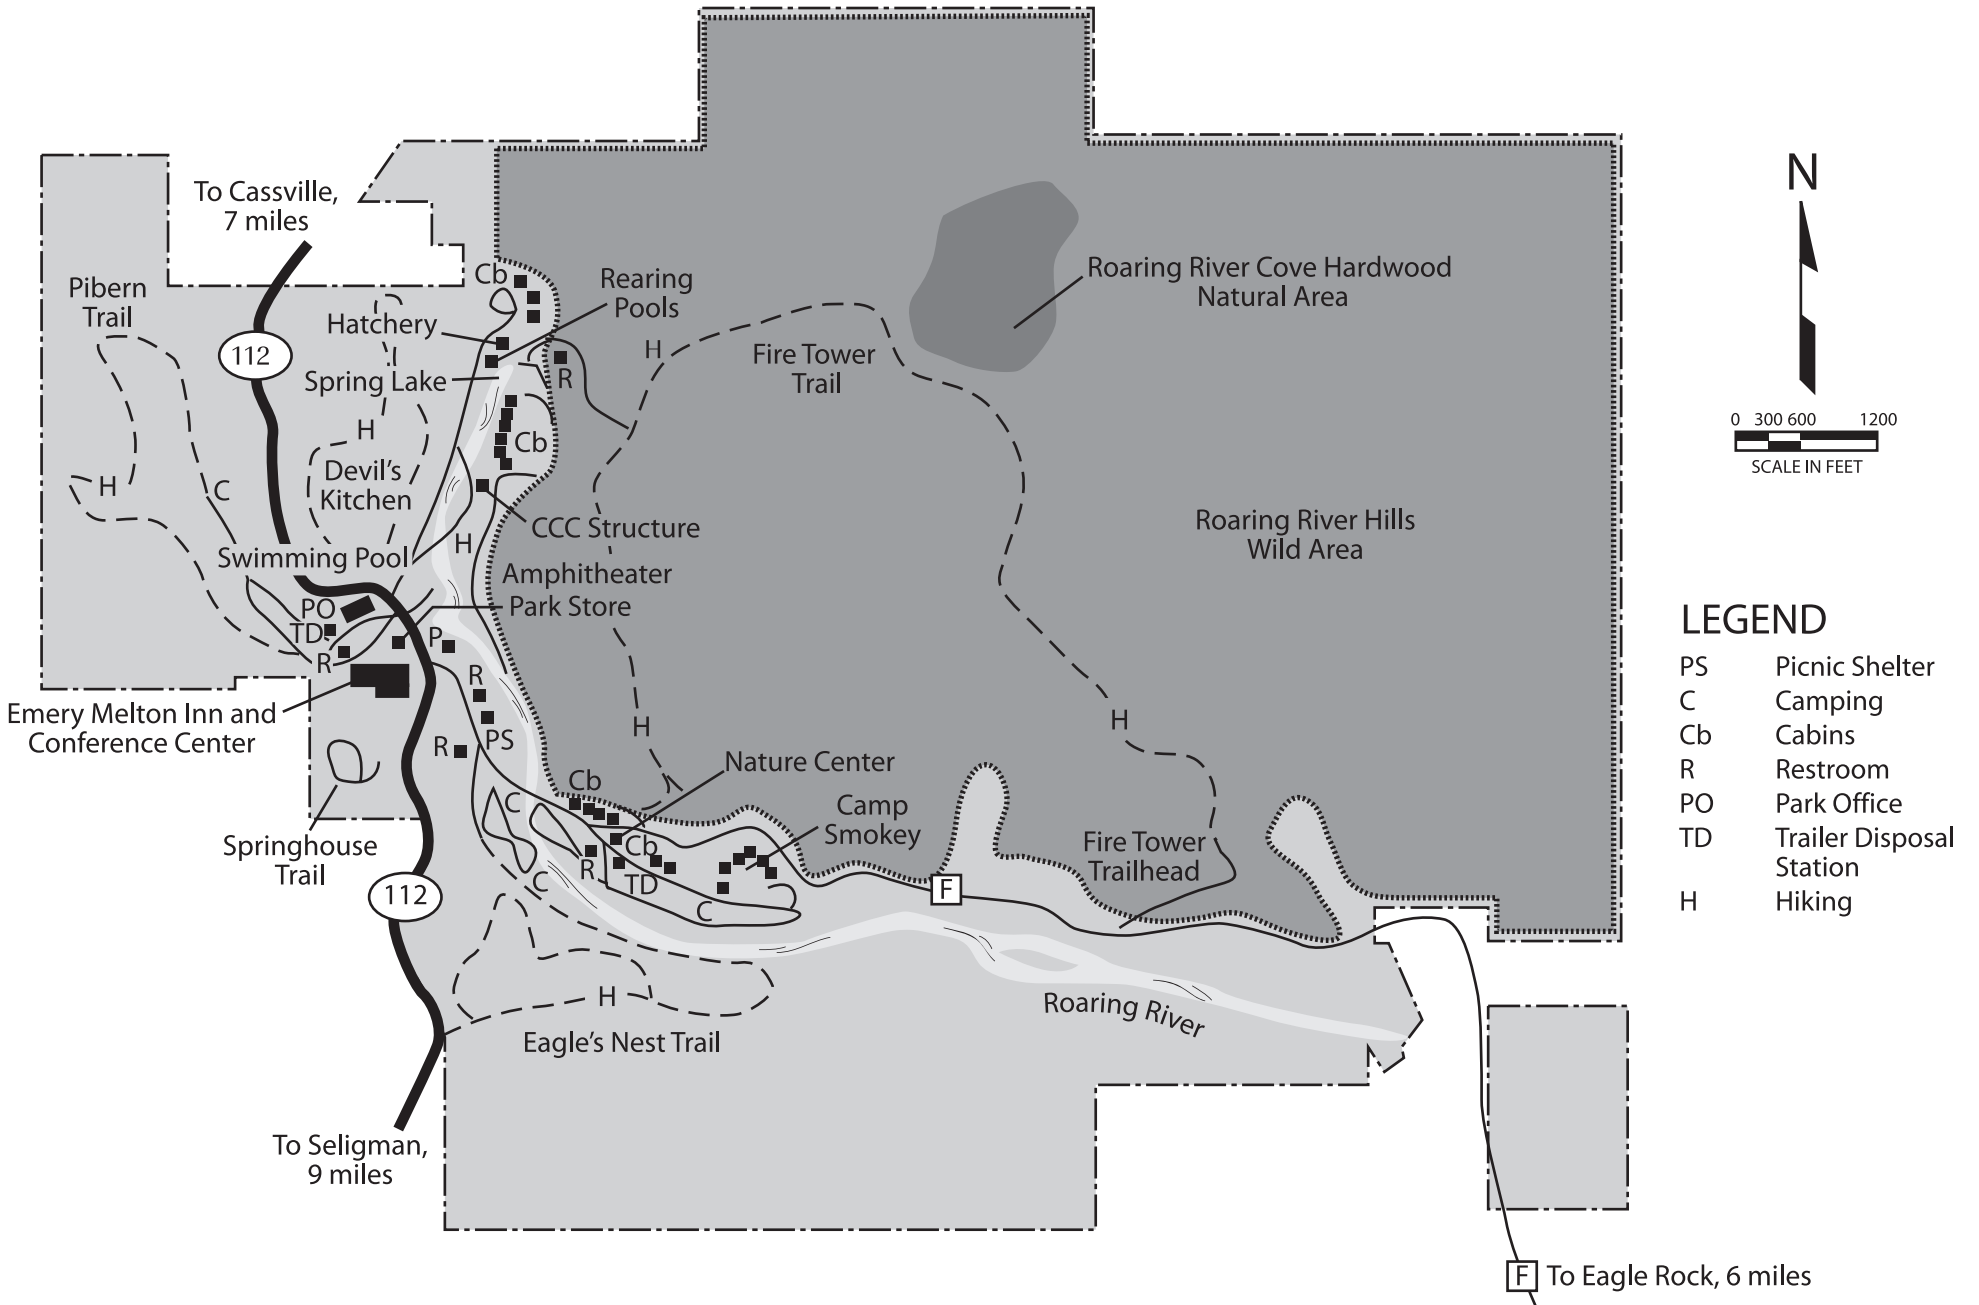

ROARING RIVER STATE PARK

LEGEND

- PS Picnic Shelter
- C Camping
- Cb Cabins
- R Restroom
- PO Park Office
- TD Trailer Disposal Station
- H Hiking