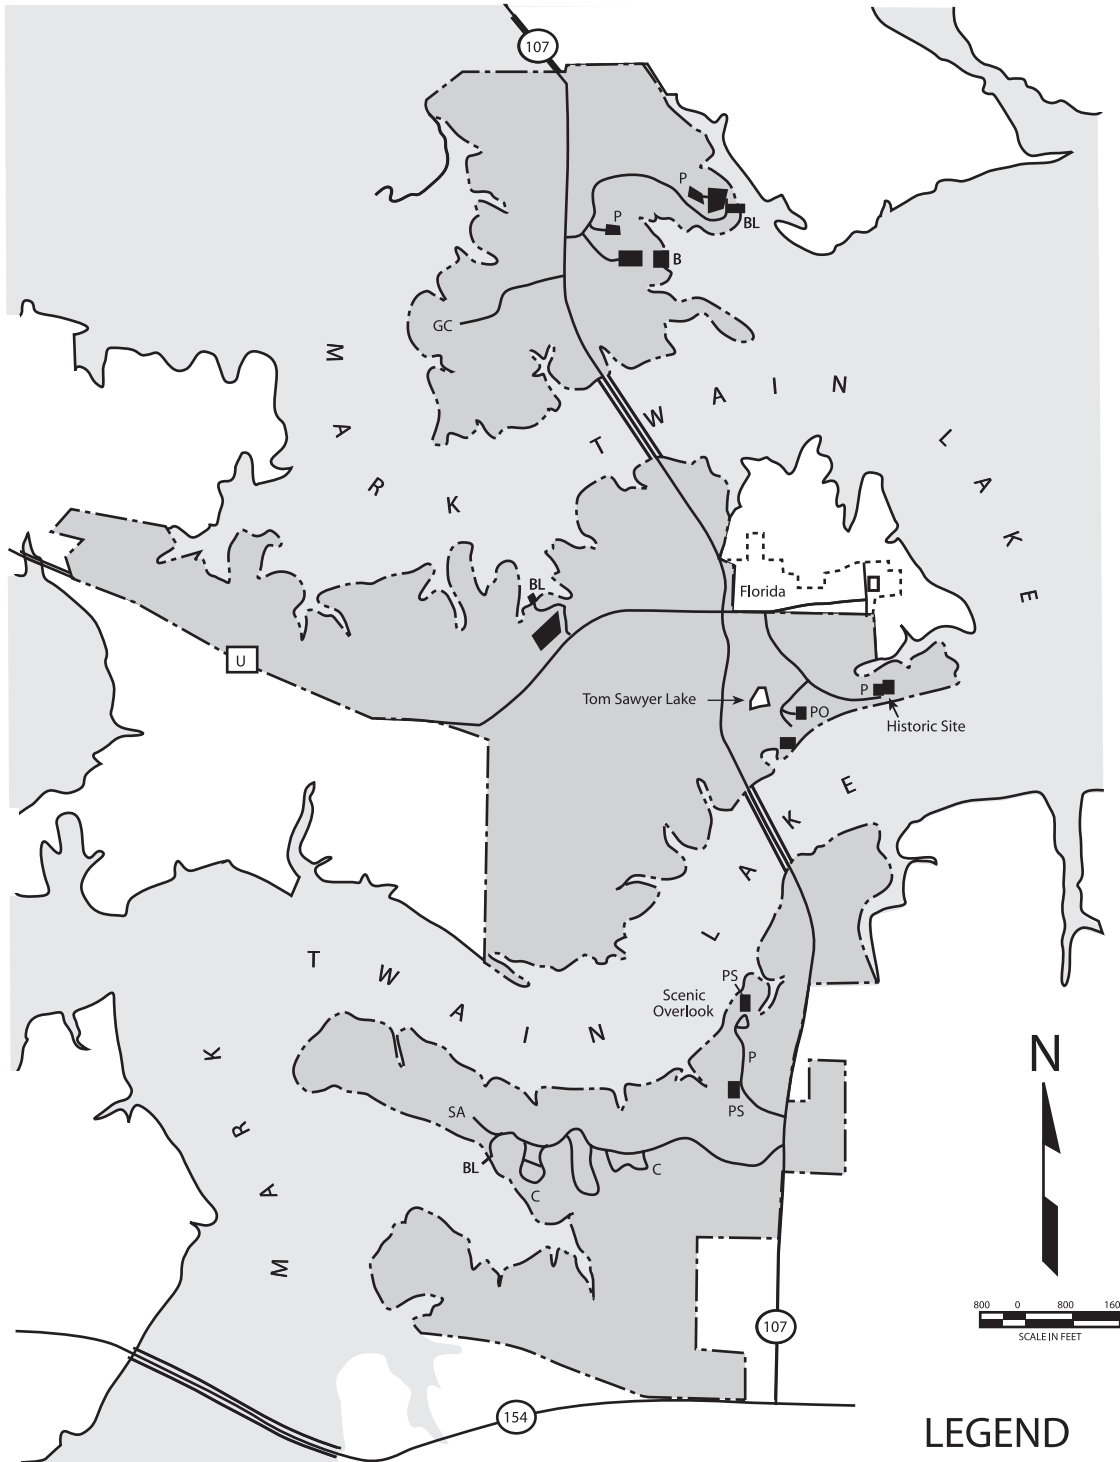

MARK TWAIN STATE PARK AND HISTORIC SITE

LEGEND

- B Beach
- BL Boat Launch
- P Picnic Area
- PS Picnic Shelter
- C Camping
- PO Park Office
- GC Group Camp
- SA Scout Area