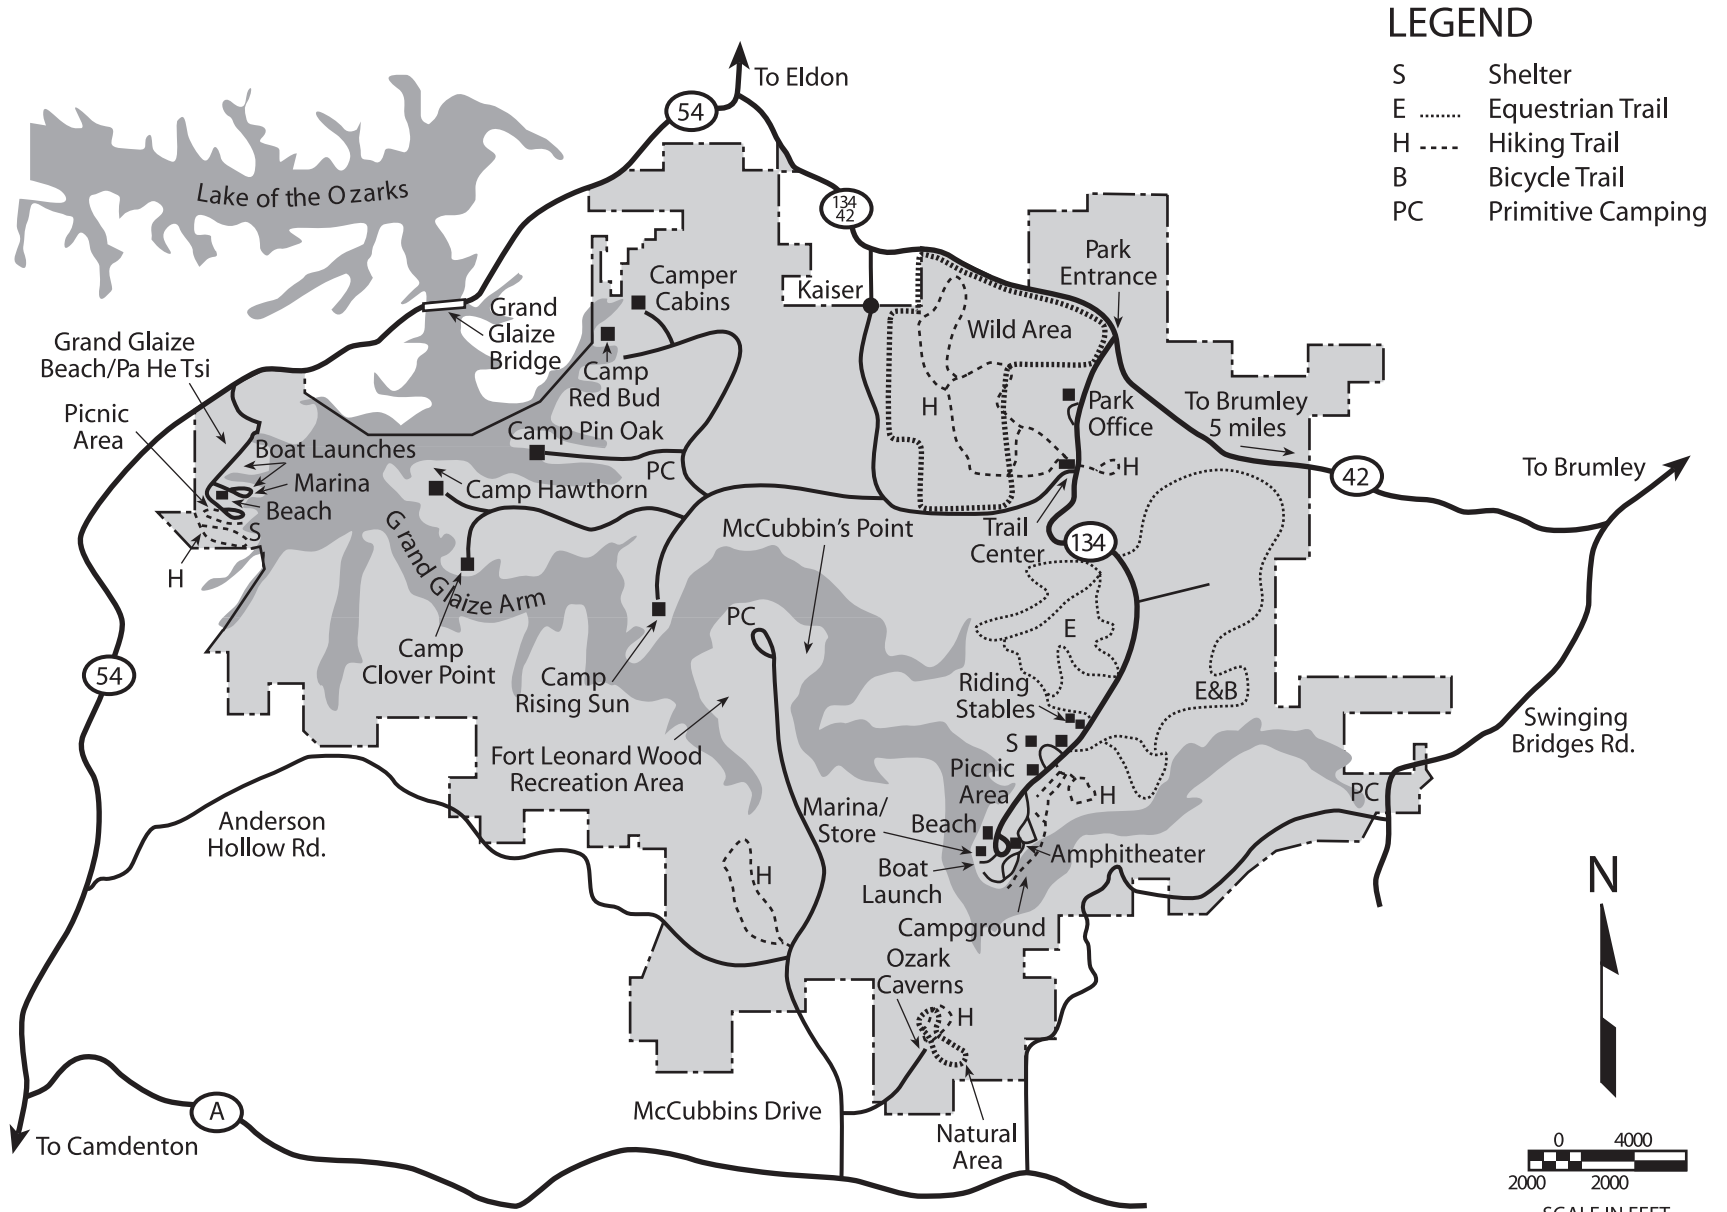

LAKE OF THE OZARKS STATE PARK

LEGEND

- S Shelter
- E Equestrian Trail
- H - - - - Hiking Trail
- B Bicycle Trail
- PC Primitive Camping