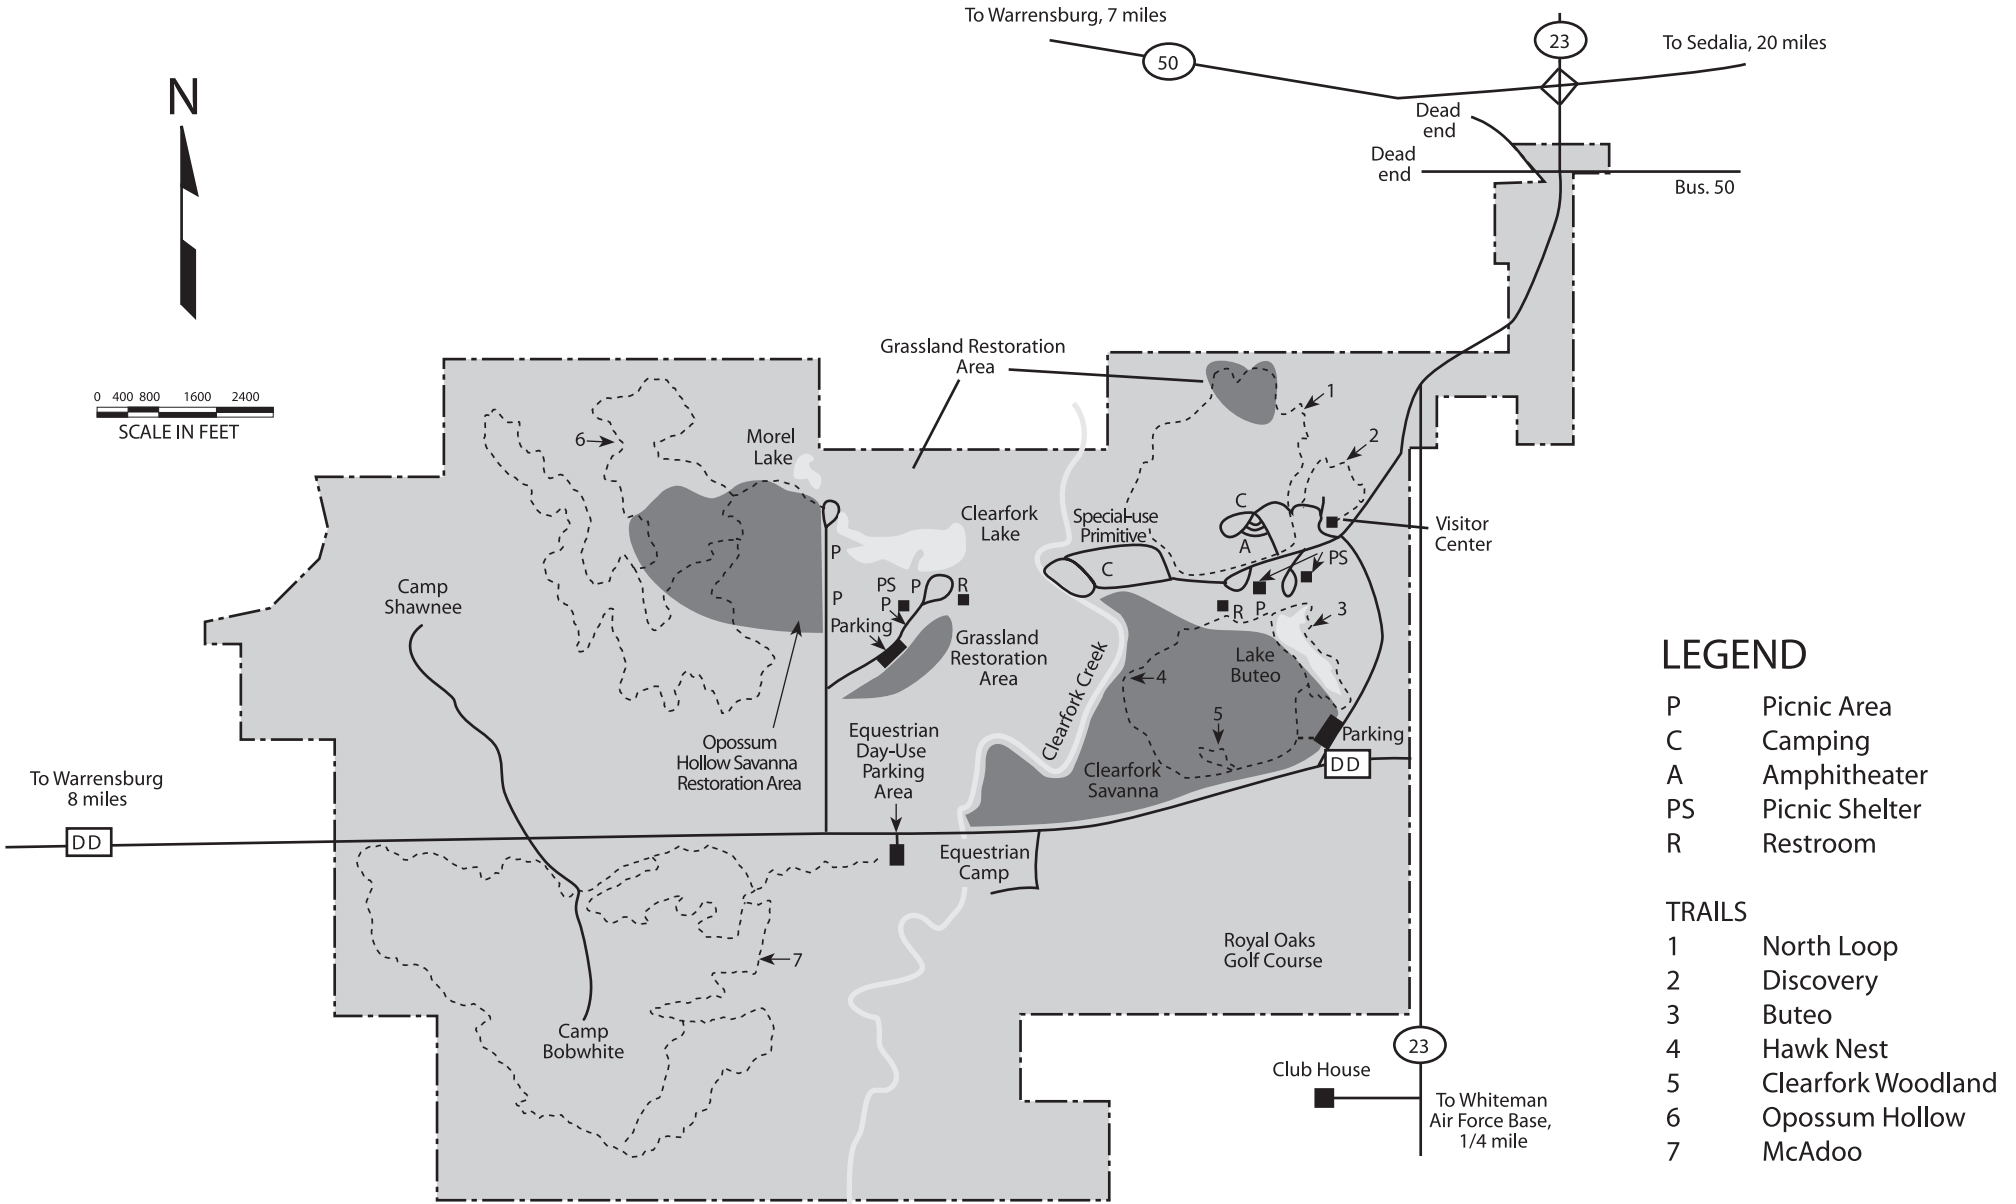

KNOB NOSTER STATE PARK

0 400 800 1600 2400
SCALE IN FEET

LEGEND

- P Picnic Area
- C Camping
- A Amphitheater
- PS Picnic Shelter
- R Restroom

TRAILS

- 1 North Loop
- 2 Discovery
- 3 Buteo
- 4 Hawk Nest
- 5 Clearfork Woodland
- 6 Opossum Hollow
- 7 McAdoo