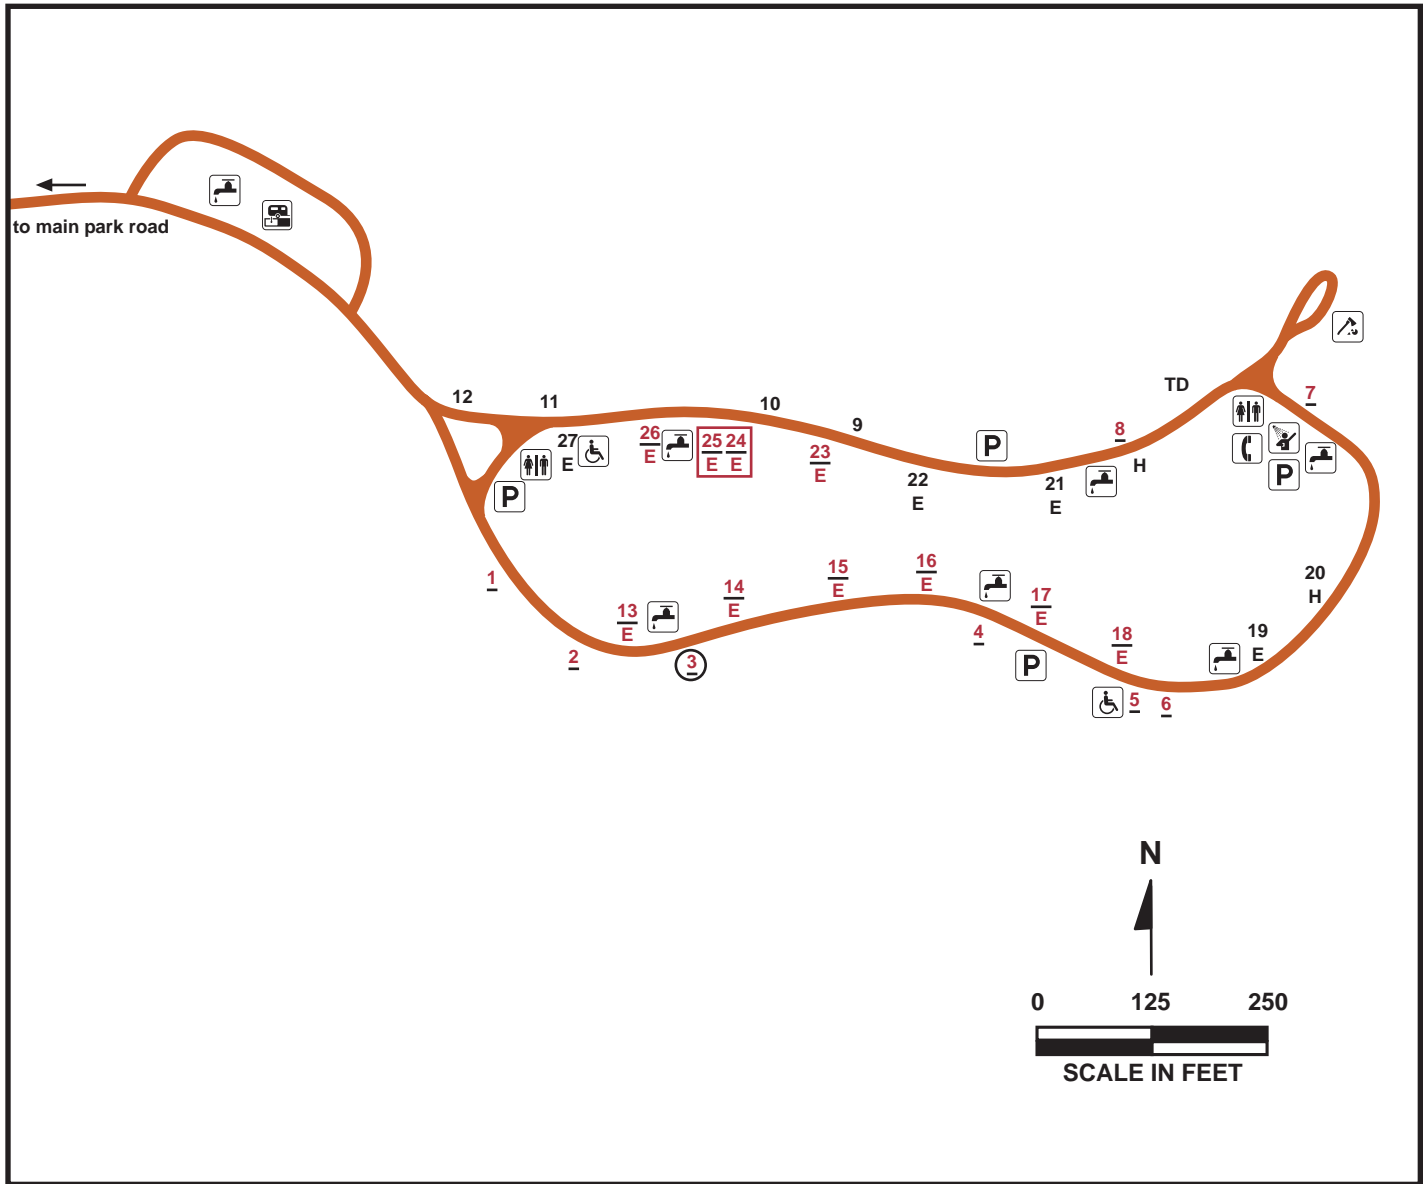

ROBERTSVILLE STATE PARK Campground

LEGEND

08/04

- | | | | | | | | |
|-----|--|---|-------------------|----|----------------|---|-----------|
| # | reservable site | Ⓝ | pull-through site | 🚿 | showerhouse | ☎ | telephone |
| # | basic site | H | campground host | 🗑 | dump station | | |
| E | electric site | ♿ | accessible | 🌲 | woodlot | | |
| # # | double site (must rent both; share a common drive) | 🚰 | water | TD | trash dumpster | | |
| | | 🚻 | restroom | P | parking | | |

Closed December through February

Missouri Department of Natural Resources
Division of State Parks