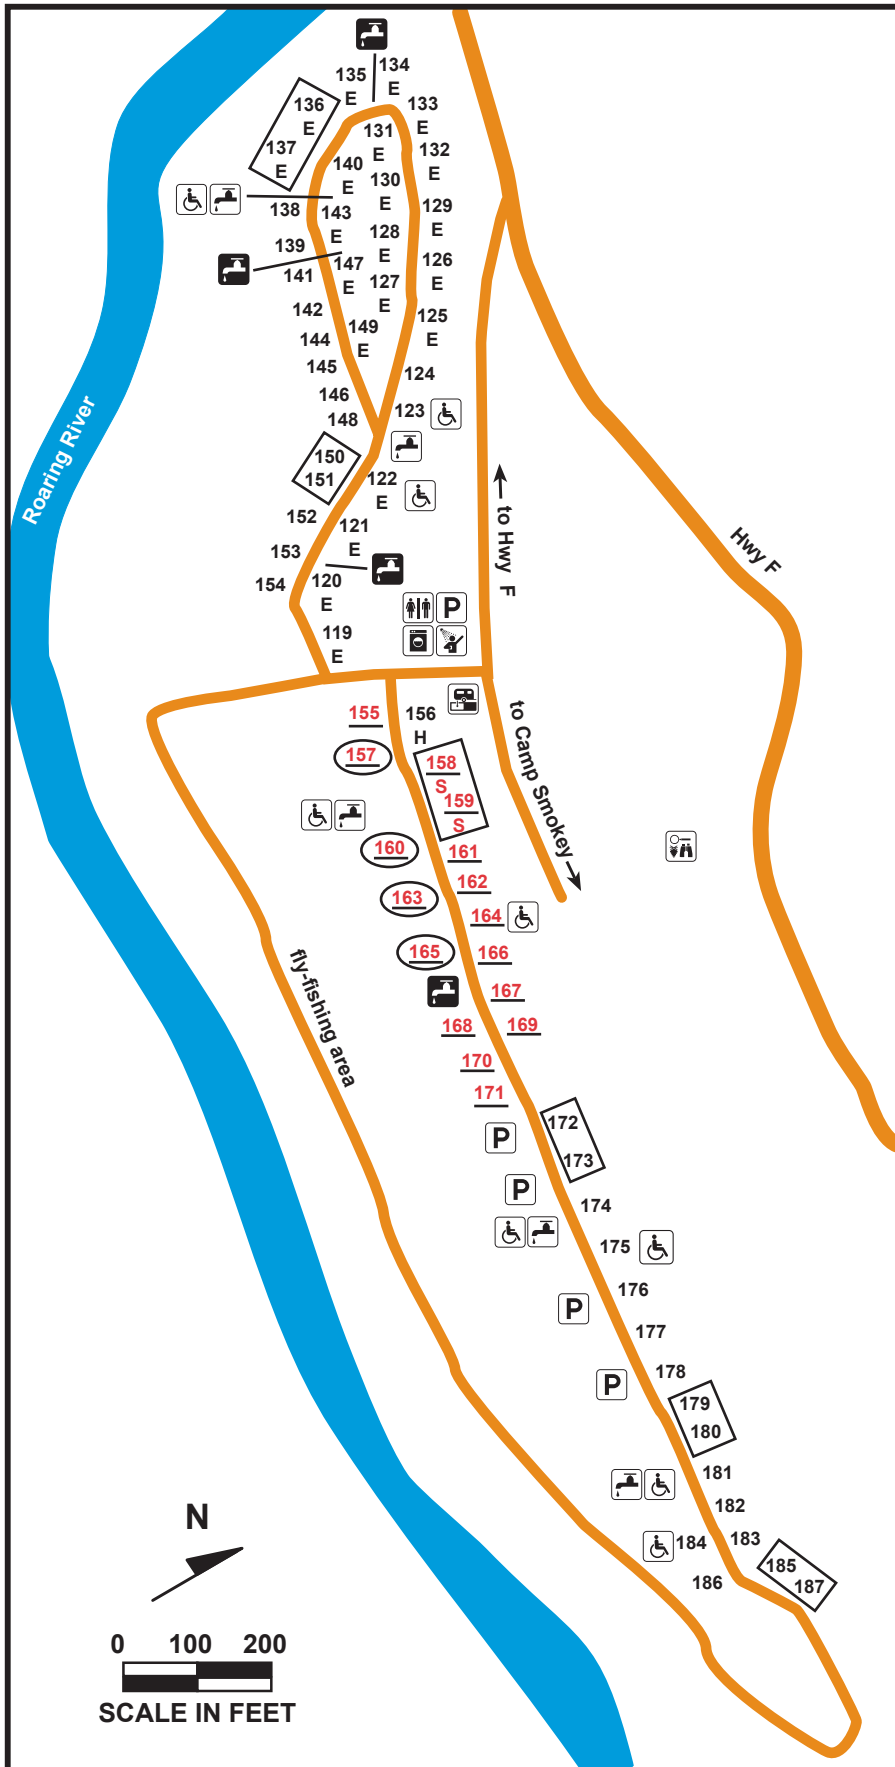

ROARING RIVER STATE PARK Campground 3

LEGEND

- # reservable site
- # basic site
- E electric site
- S sewer/electric/water site
- # # double site (must rent both; share a common drive)
- # # double site (may rent one or both; in very close proximity with a common drive)
- # pull-through site
- H campground host
- ♿ accessible
- 🚰 water
- ❄️ frost-free water
- 🚻 restroom
- 🚿 showerhouse
- 🧺 laundry
- 🗑️ dump station
- P parking
- 🏠 nature center

Closed November through Feb. 24