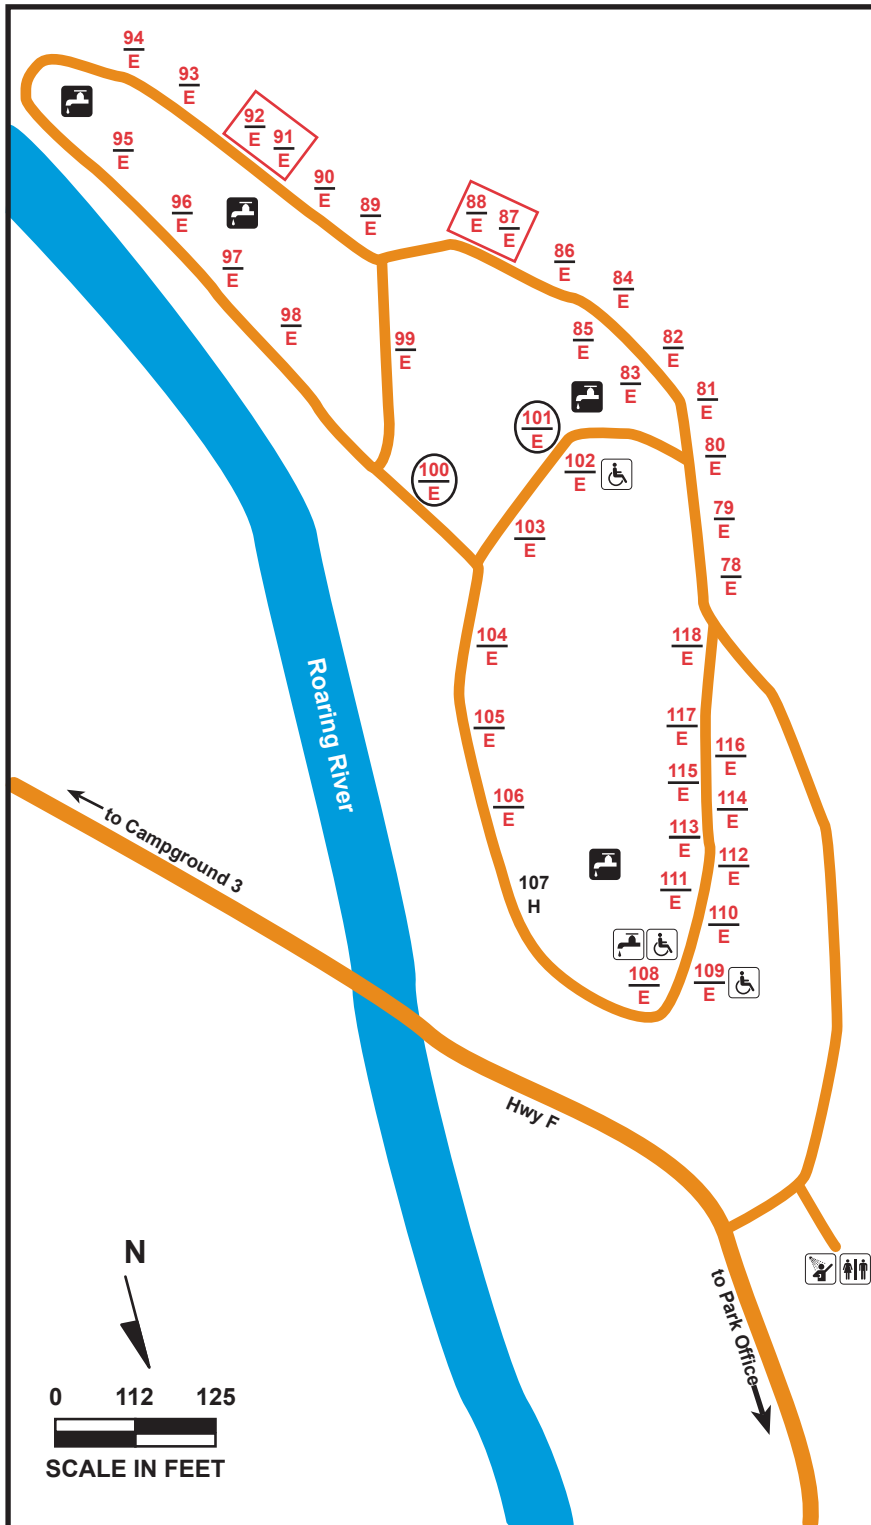

ROARING RIVER STATE PARK

Campground 2

LEGEND

- # reservable site
- E electric site
- # # double site (must rent both; share a common drive)
- Ⓜ pull-through site
- H campground host
- ♿ accessible
- 🚰 water
- ❄️ frost-free water
- 🚻 restroom
- 🚿 showerhouse

Closed November through Feb. 24