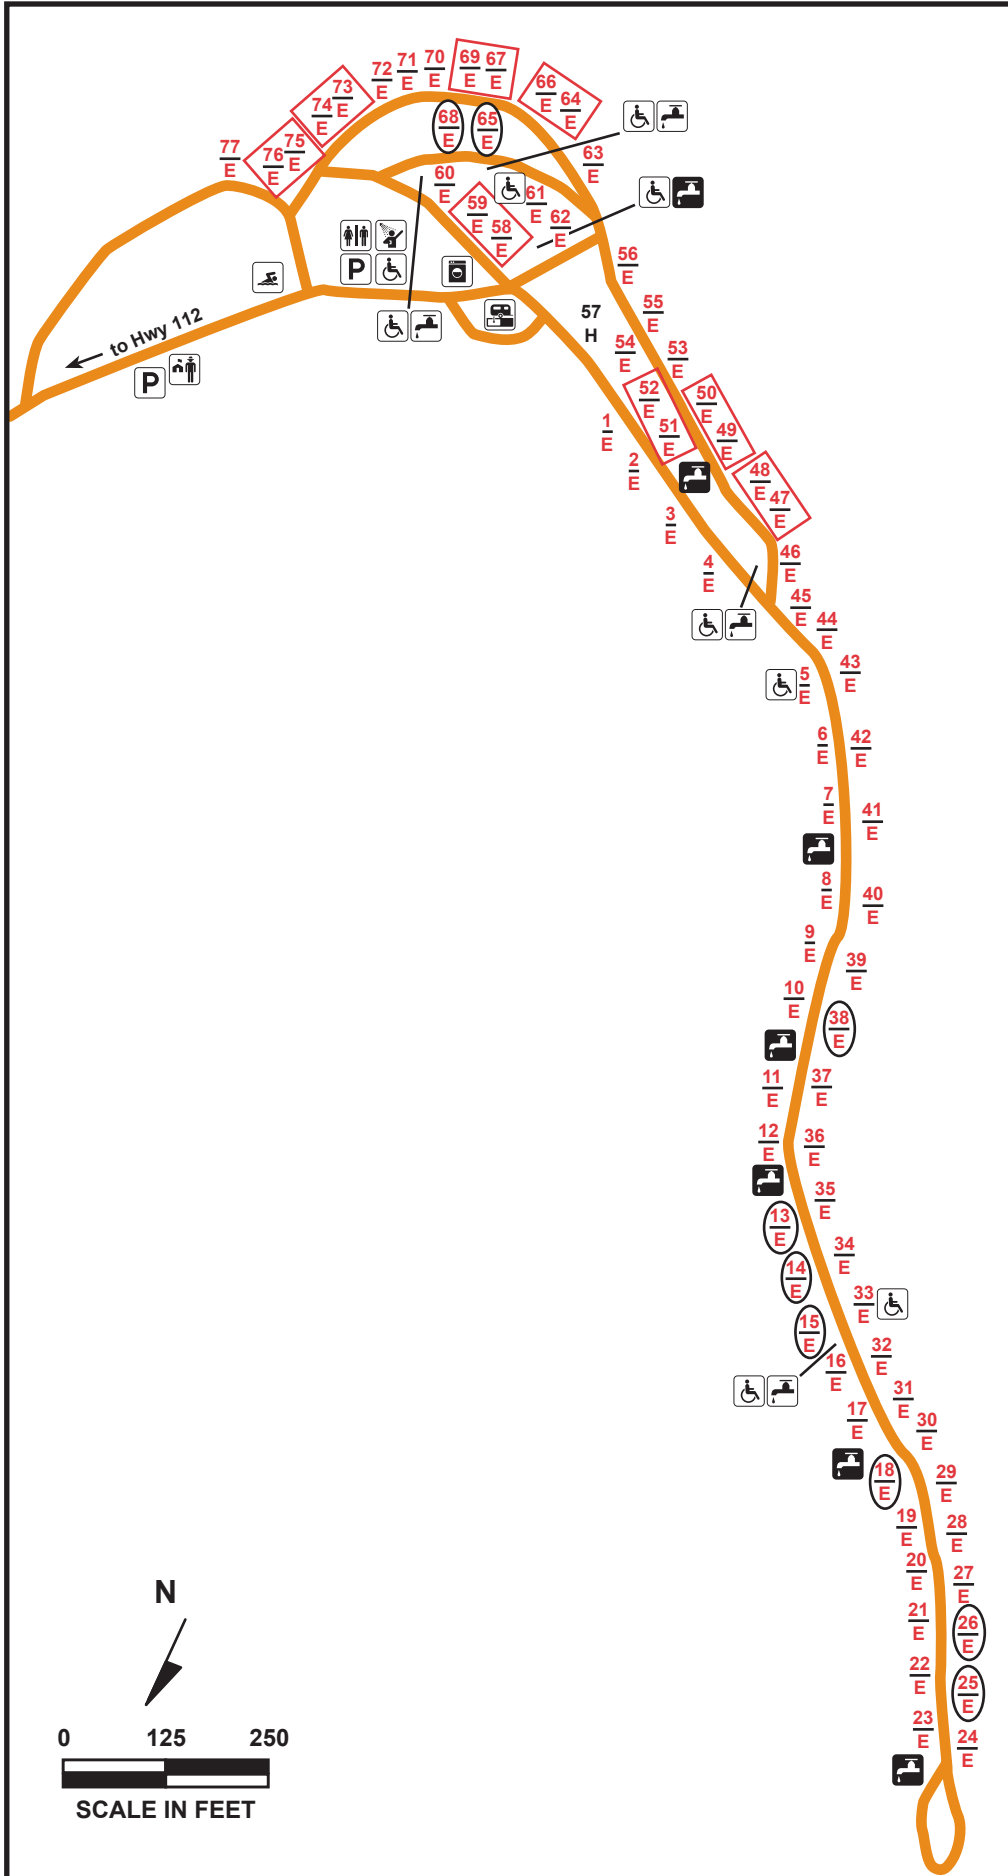

ROARING RIVER STATE PARK Campground 1

LEGEND

- # reservable site
- E electric site
- # # double site (must rent both; share a common drive)
- # pull-through site
- H campground host
- ♿ accessible
- 🚰 water
- ❄️ frost-free water
- 🚻 restroom
- 🚿 showerhouse
- 🧺 laundry
- 🗑️ dump station
- P parking
- 👤 park office/visitor center
- 🏊 swimming pool