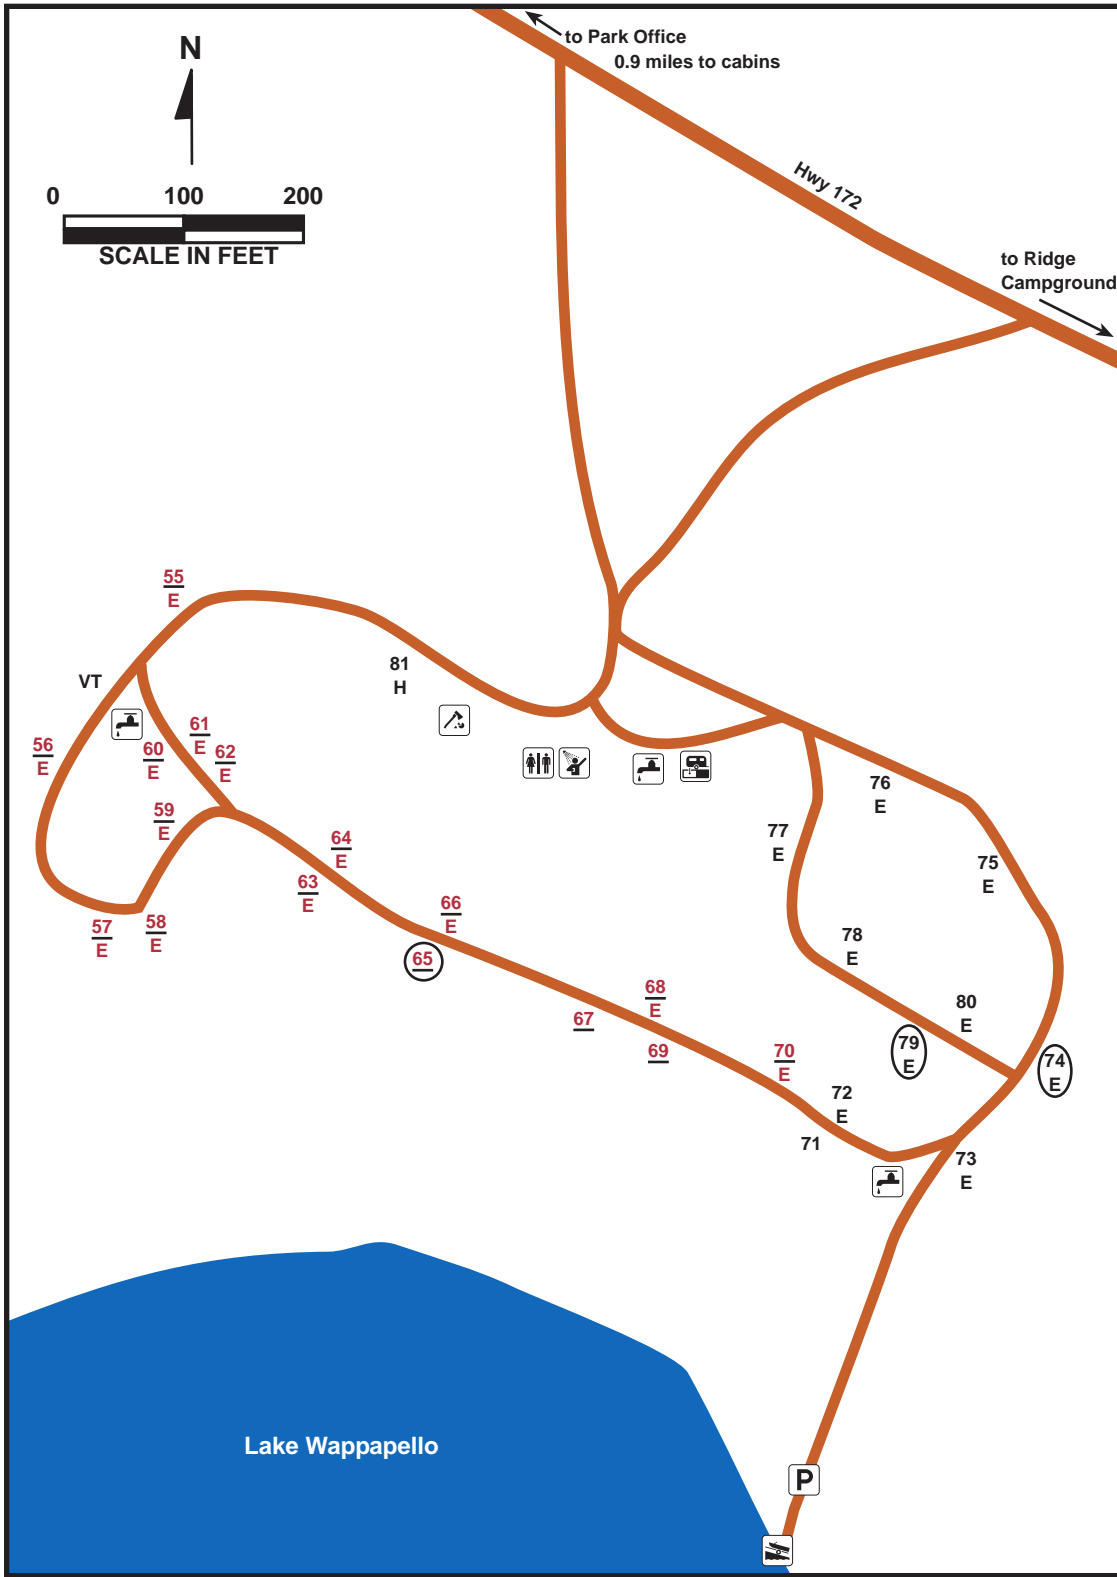

LAKE WAPPAPELLO STATE PARK

Asher Creek Campground

LEGEND

- # reservable site
- # basic site
- E electric site
- (#) pull-through site
- H campground host
- [Water icon] water
- [Restroom icon] restroom
- [Showerhouse icon] showerhouse
- VT vault toilet
- [Dump station icon] dump station
- [Woodlot icon] woodlot
- [P icon] parking
- [Boat launch icon] boat launch

Closed November through March