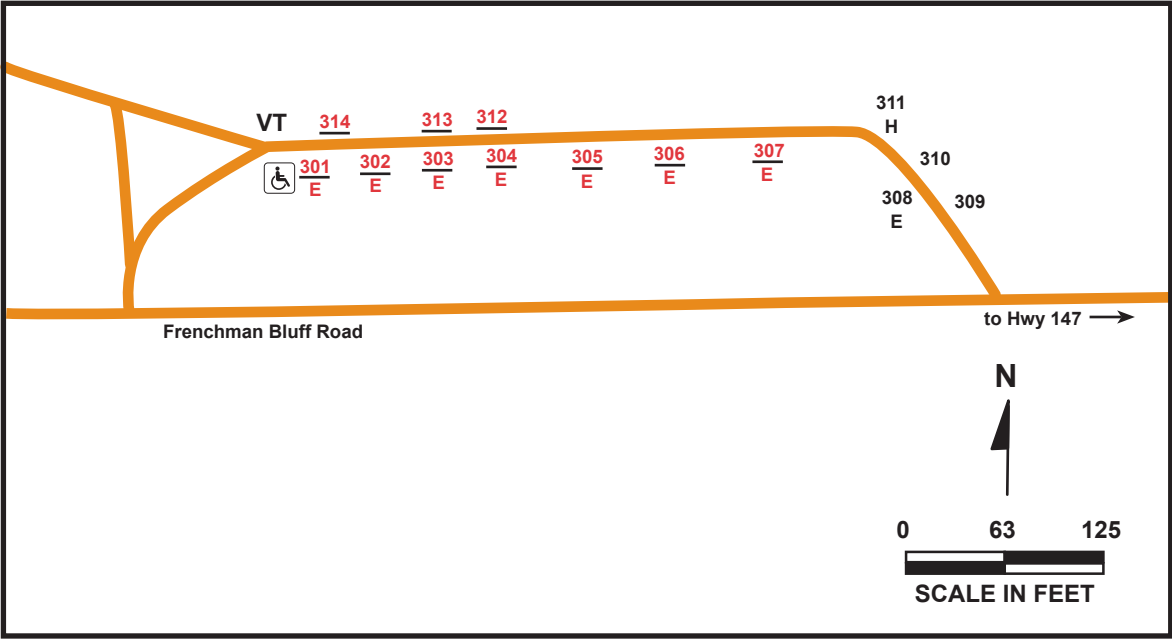

CUIVRE RIVER STATE PARK

Equestrian Campground

LEGEND

- # # reservable site
- # basic site
- E electric site
- H campground host
- accessible
- VT vault toilet

Missouri Department
of Natural Resources
Division of State Parks