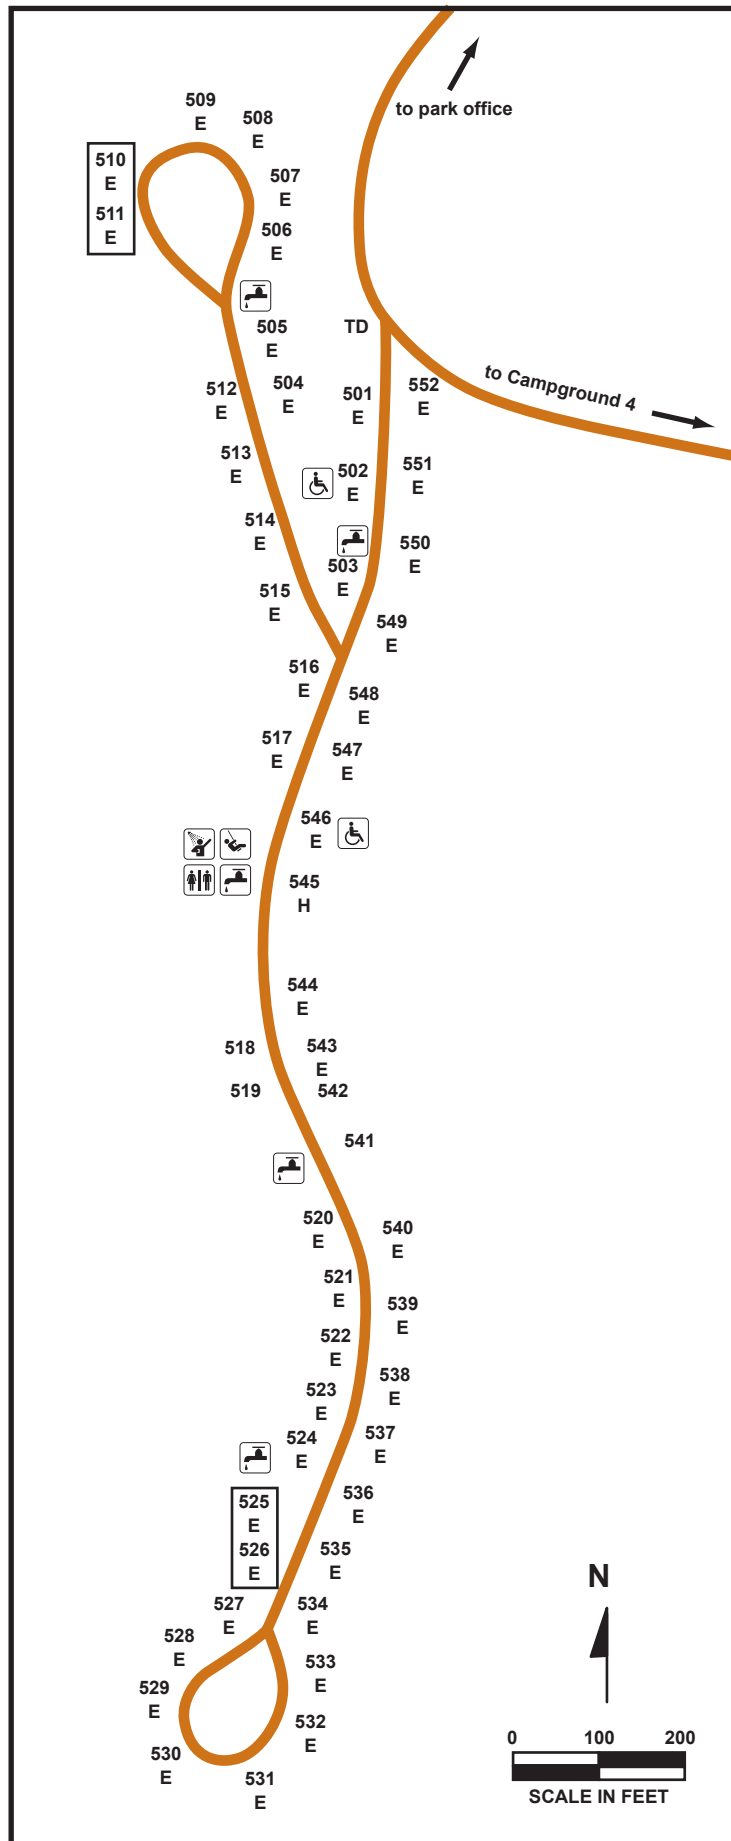

BENNETT SPRING STATE PARK

Campground 5

LEGEND

- # basic site
- E electric site
- ## double site (must rent both; share common drive)
- H campground host
- accessible
- water
- showerhouse
- restroom
- TD trash dumpster
- playground

Closed November through Feb. 24