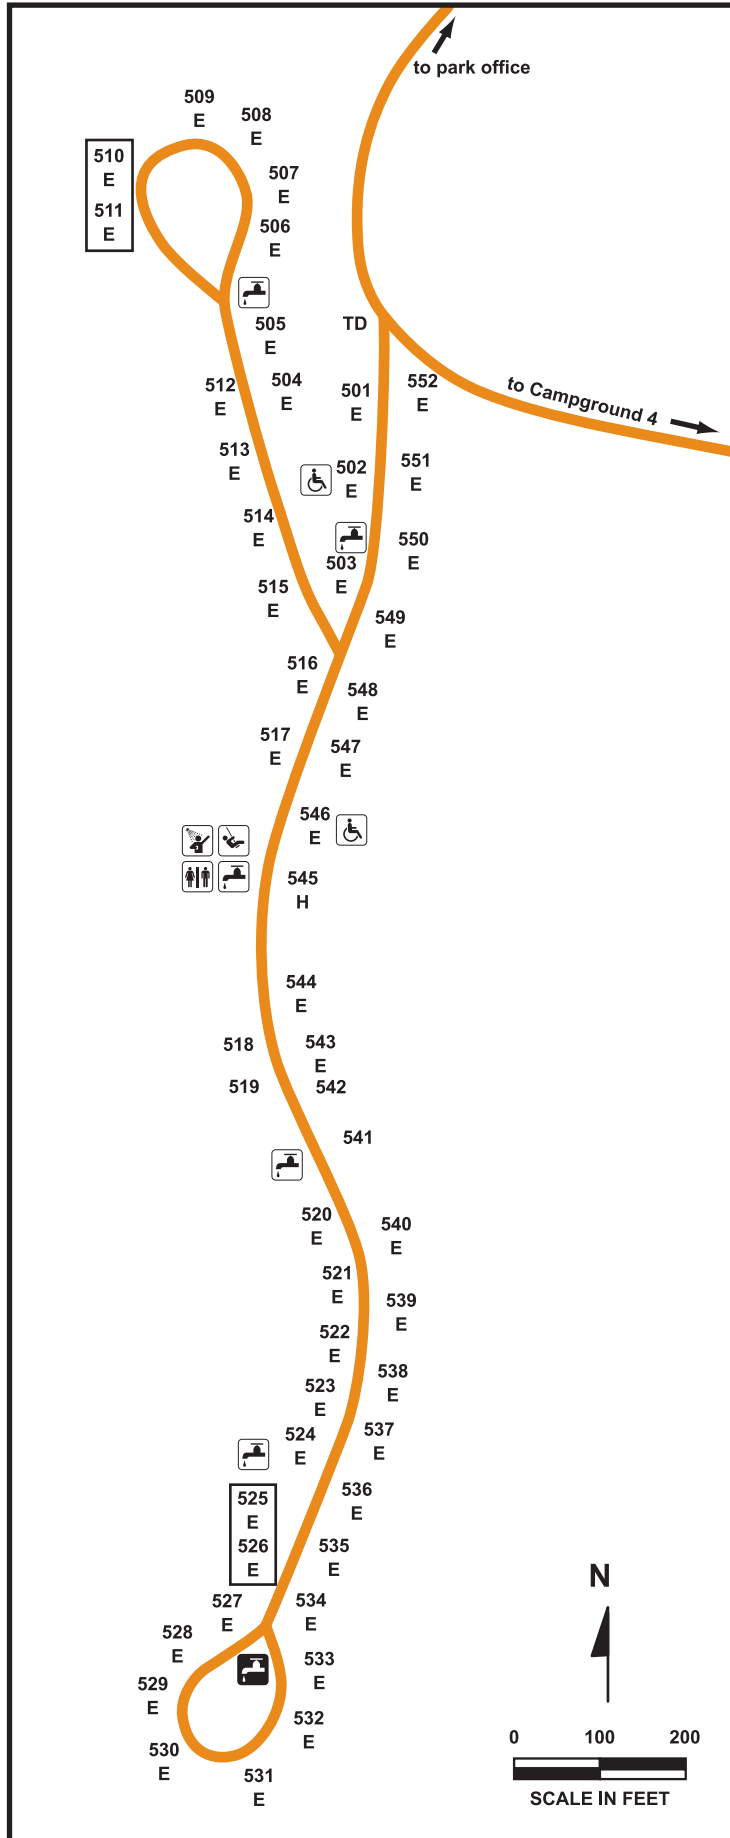

BENNETT SPRING STATE PARK

Campground 5

LEGEND

- # basic site
- E electric site
- # # double site (must rent both; share common drive)
- H campground host
- accessible
- water
- frost-free water
- restroom
- showerhouse
- TD trash dumpster
- playground

Closed November through Feb. 24