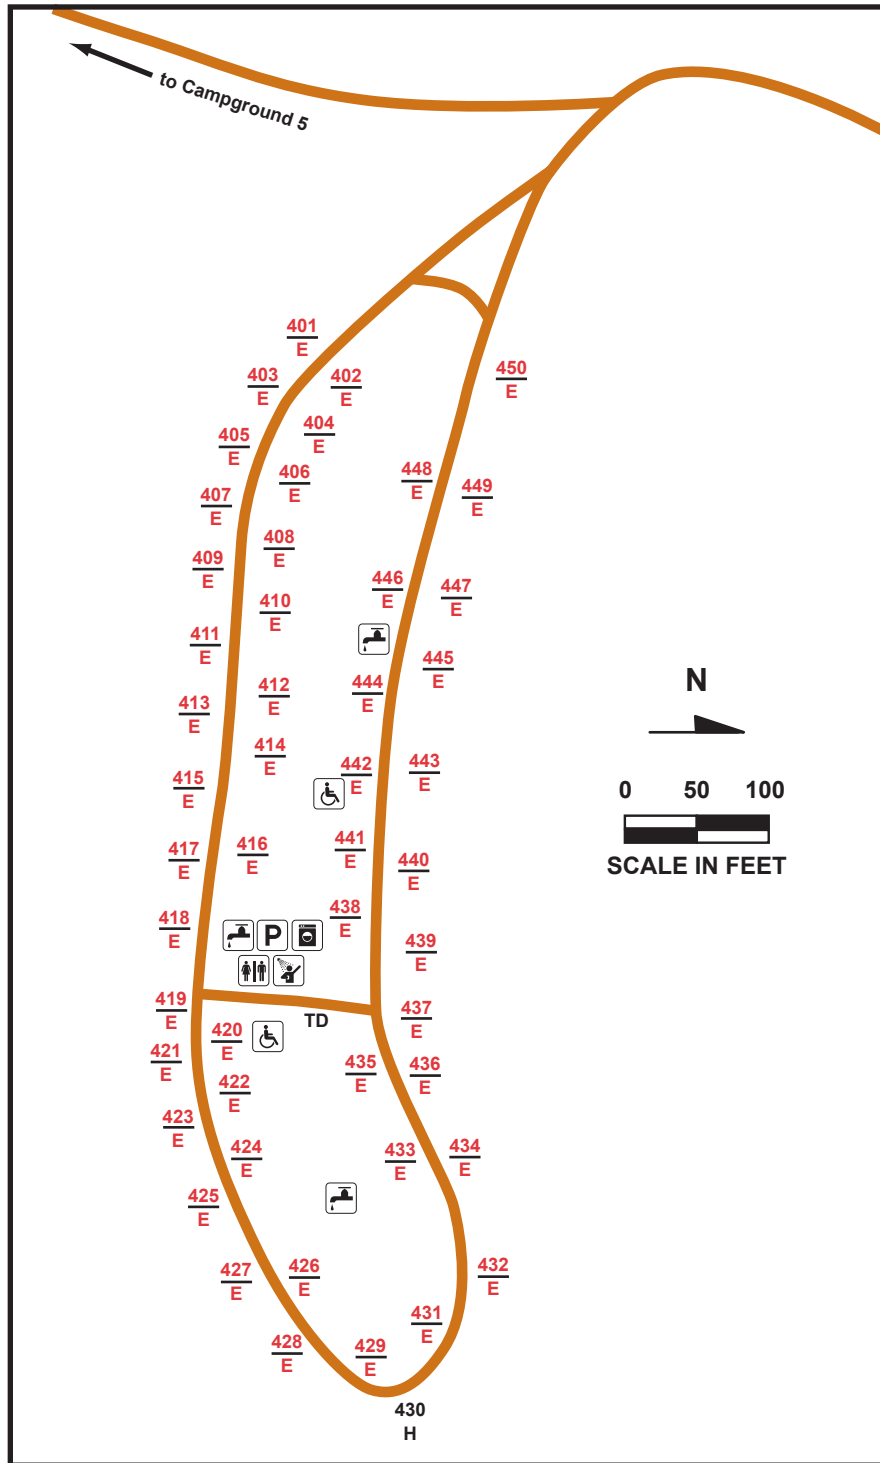

BENNETT SPRING STATE PARK Campground 4

LEGEND

- # reservable site
- E electric site
- H campground host
- accessible
- water
- showerhouse
- restroom
- laundry
- TD trash dumpster
- parking

**Closed November
through Feb. 24**