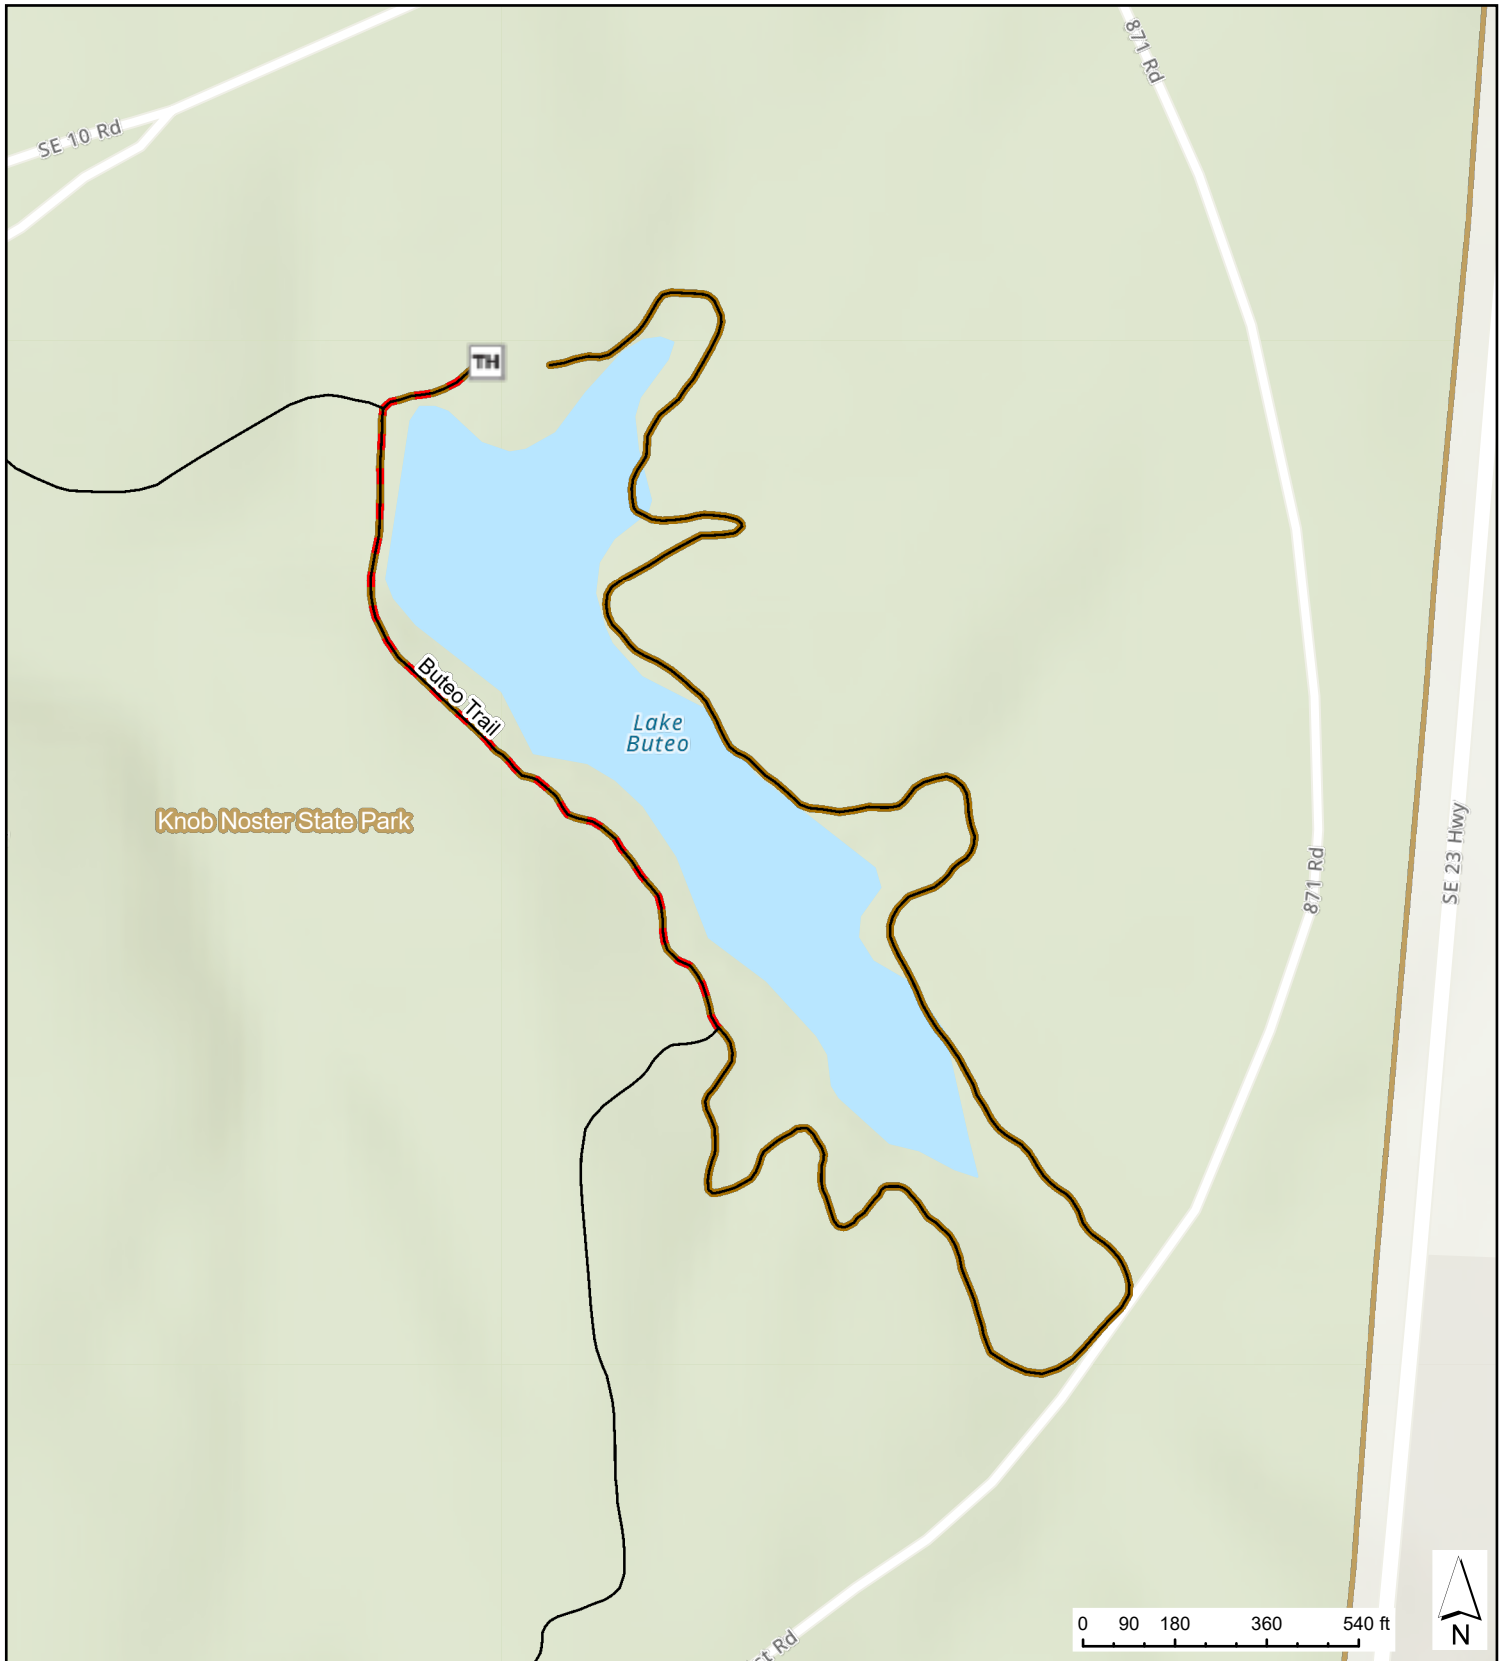

Knob Noster State Park

Buteo Trail

World Topo: Sources: Esri, HERE, Garmin, FAO, NOAA, USGS, © OpenStreetMap contributors, and the GIS User Community

August 23, 2023 9:12 AM CDT