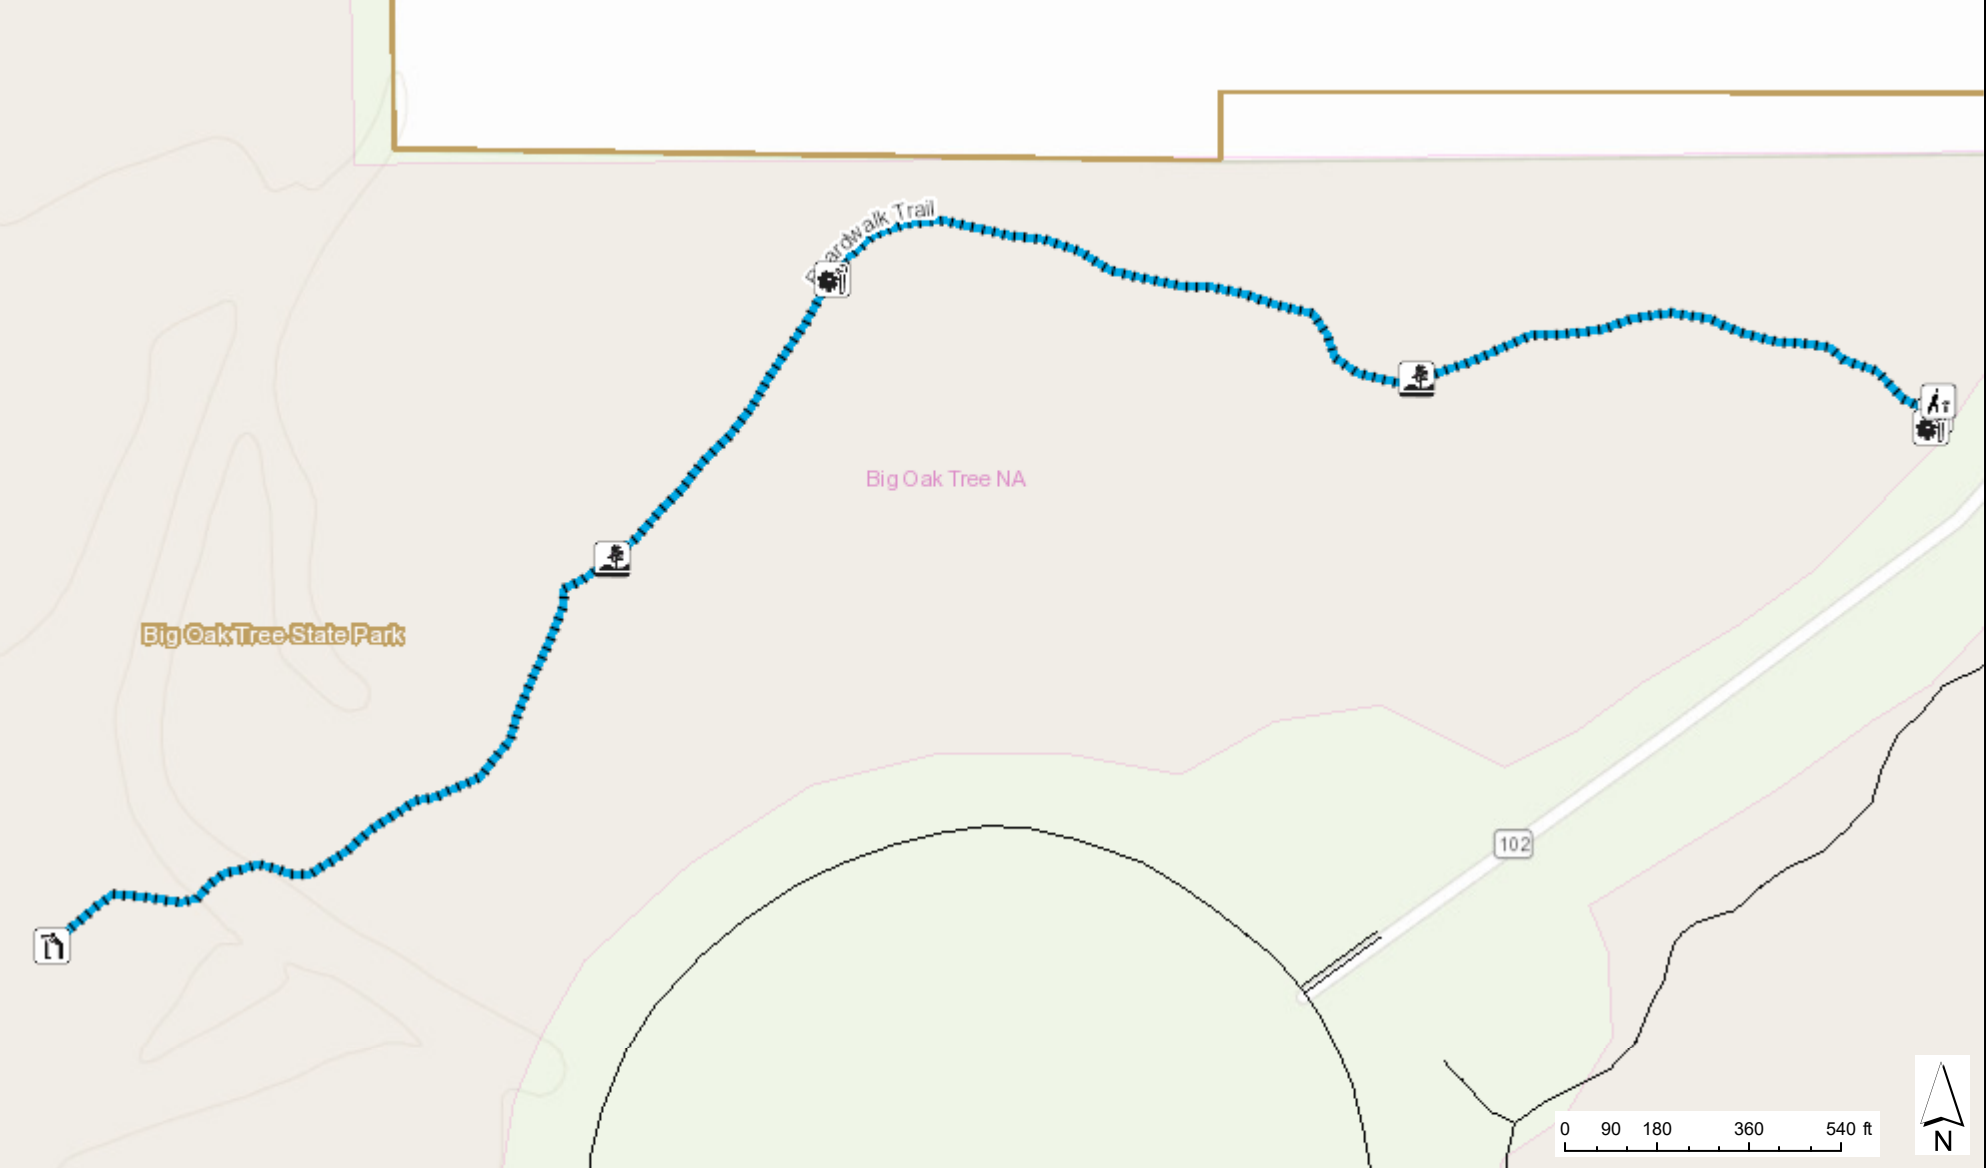

# Big Oak Tree State Park Boardwalk Trail

Sources: Esri, HERE, Garmin, Intermap, increment P Corp., GEBCO, USGS, FAO, NPS, NRCAN, GeoBase, IGN, Kadaster NL, Ordnance Survey, Esri Japan, METI, Esri November 10, 2020 4:09:57 PM CDT