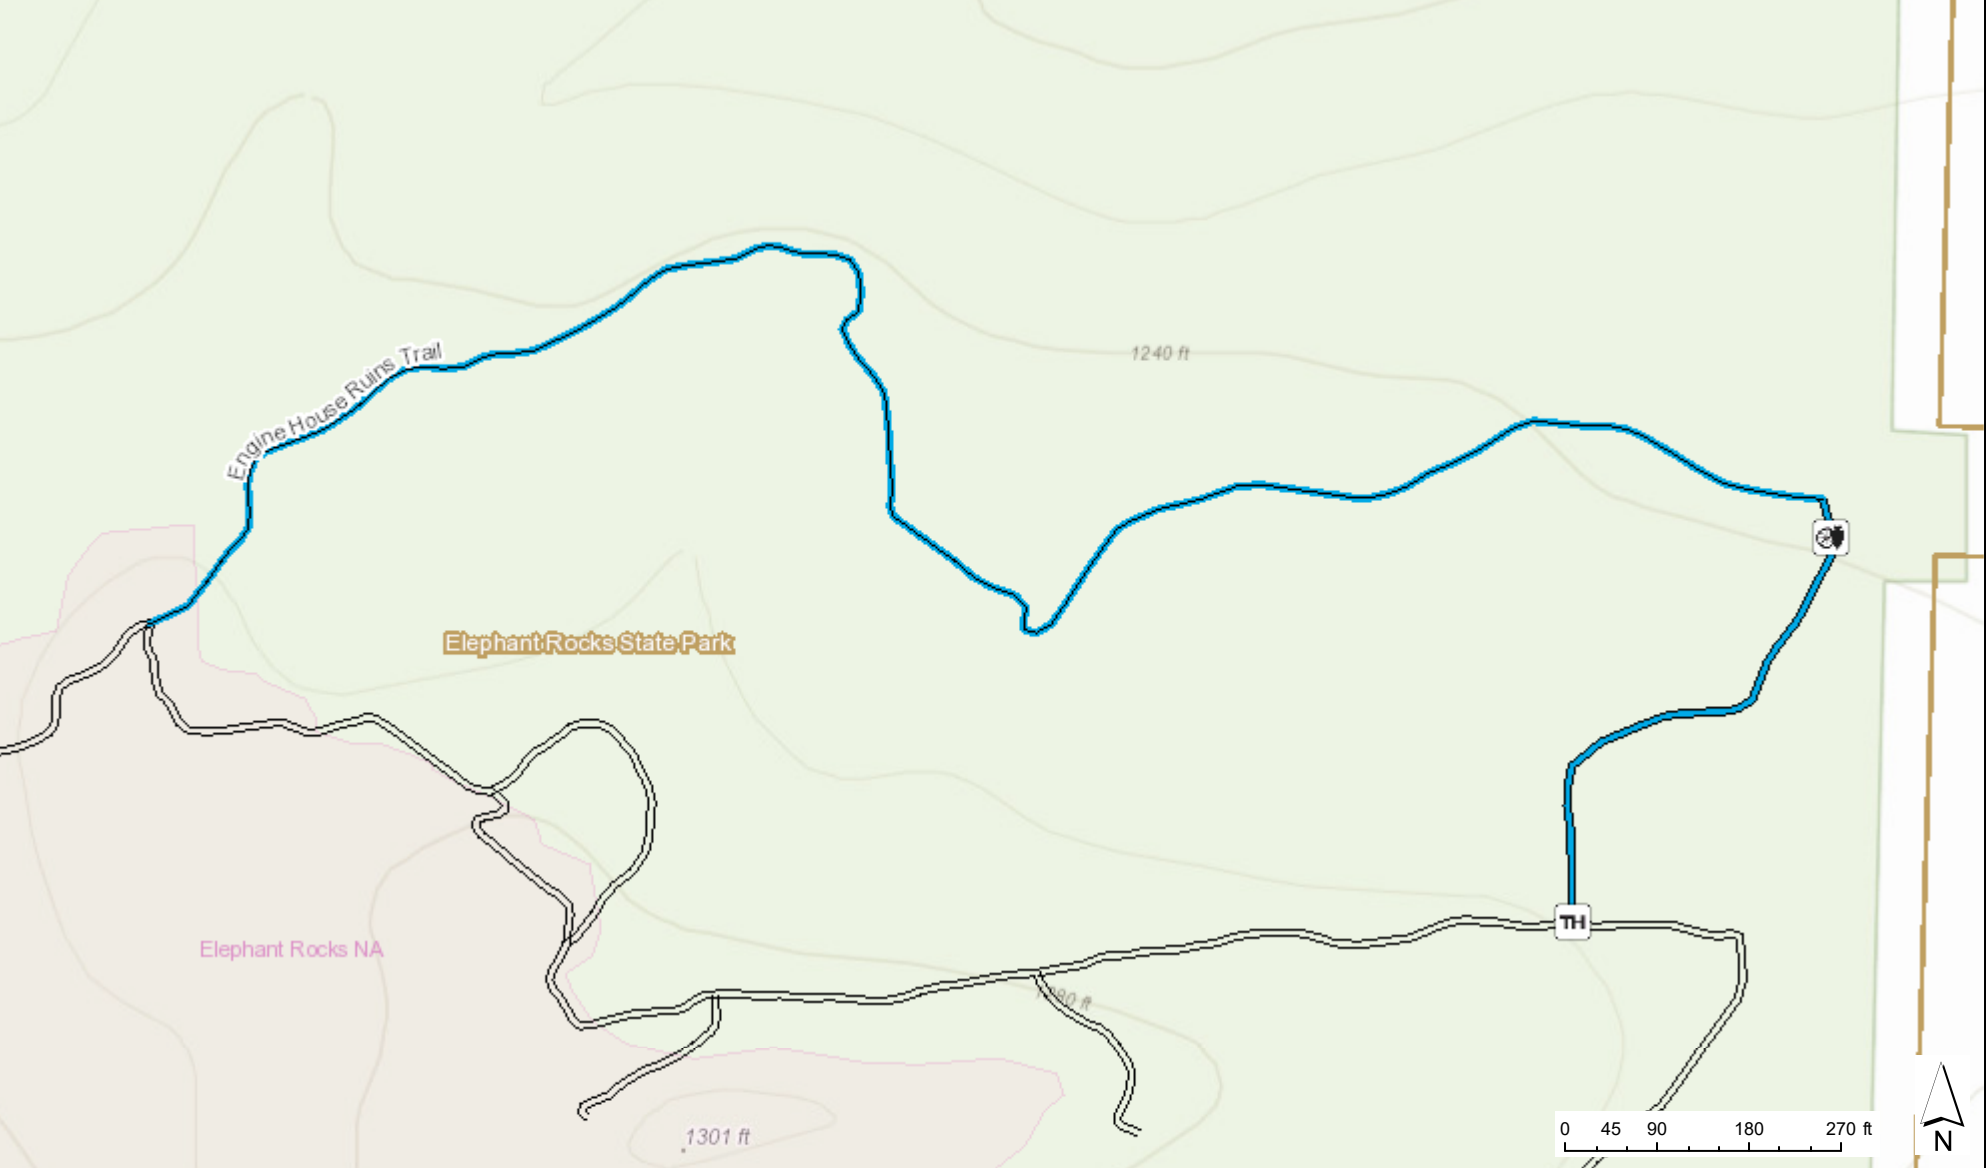

# Elephant Rocks State Park Engine House Ruins Trail

Sources: Esri, HERE, Garmin, Intermap, increment P Corp., GEBCO, USGS, FAO, NPS, NRCAN, GeoBase, IGN, Kadaster NL, Ordnance Survey, Esri Japan, METI, Esri November 13, 2020 8:52:14 AM CDT