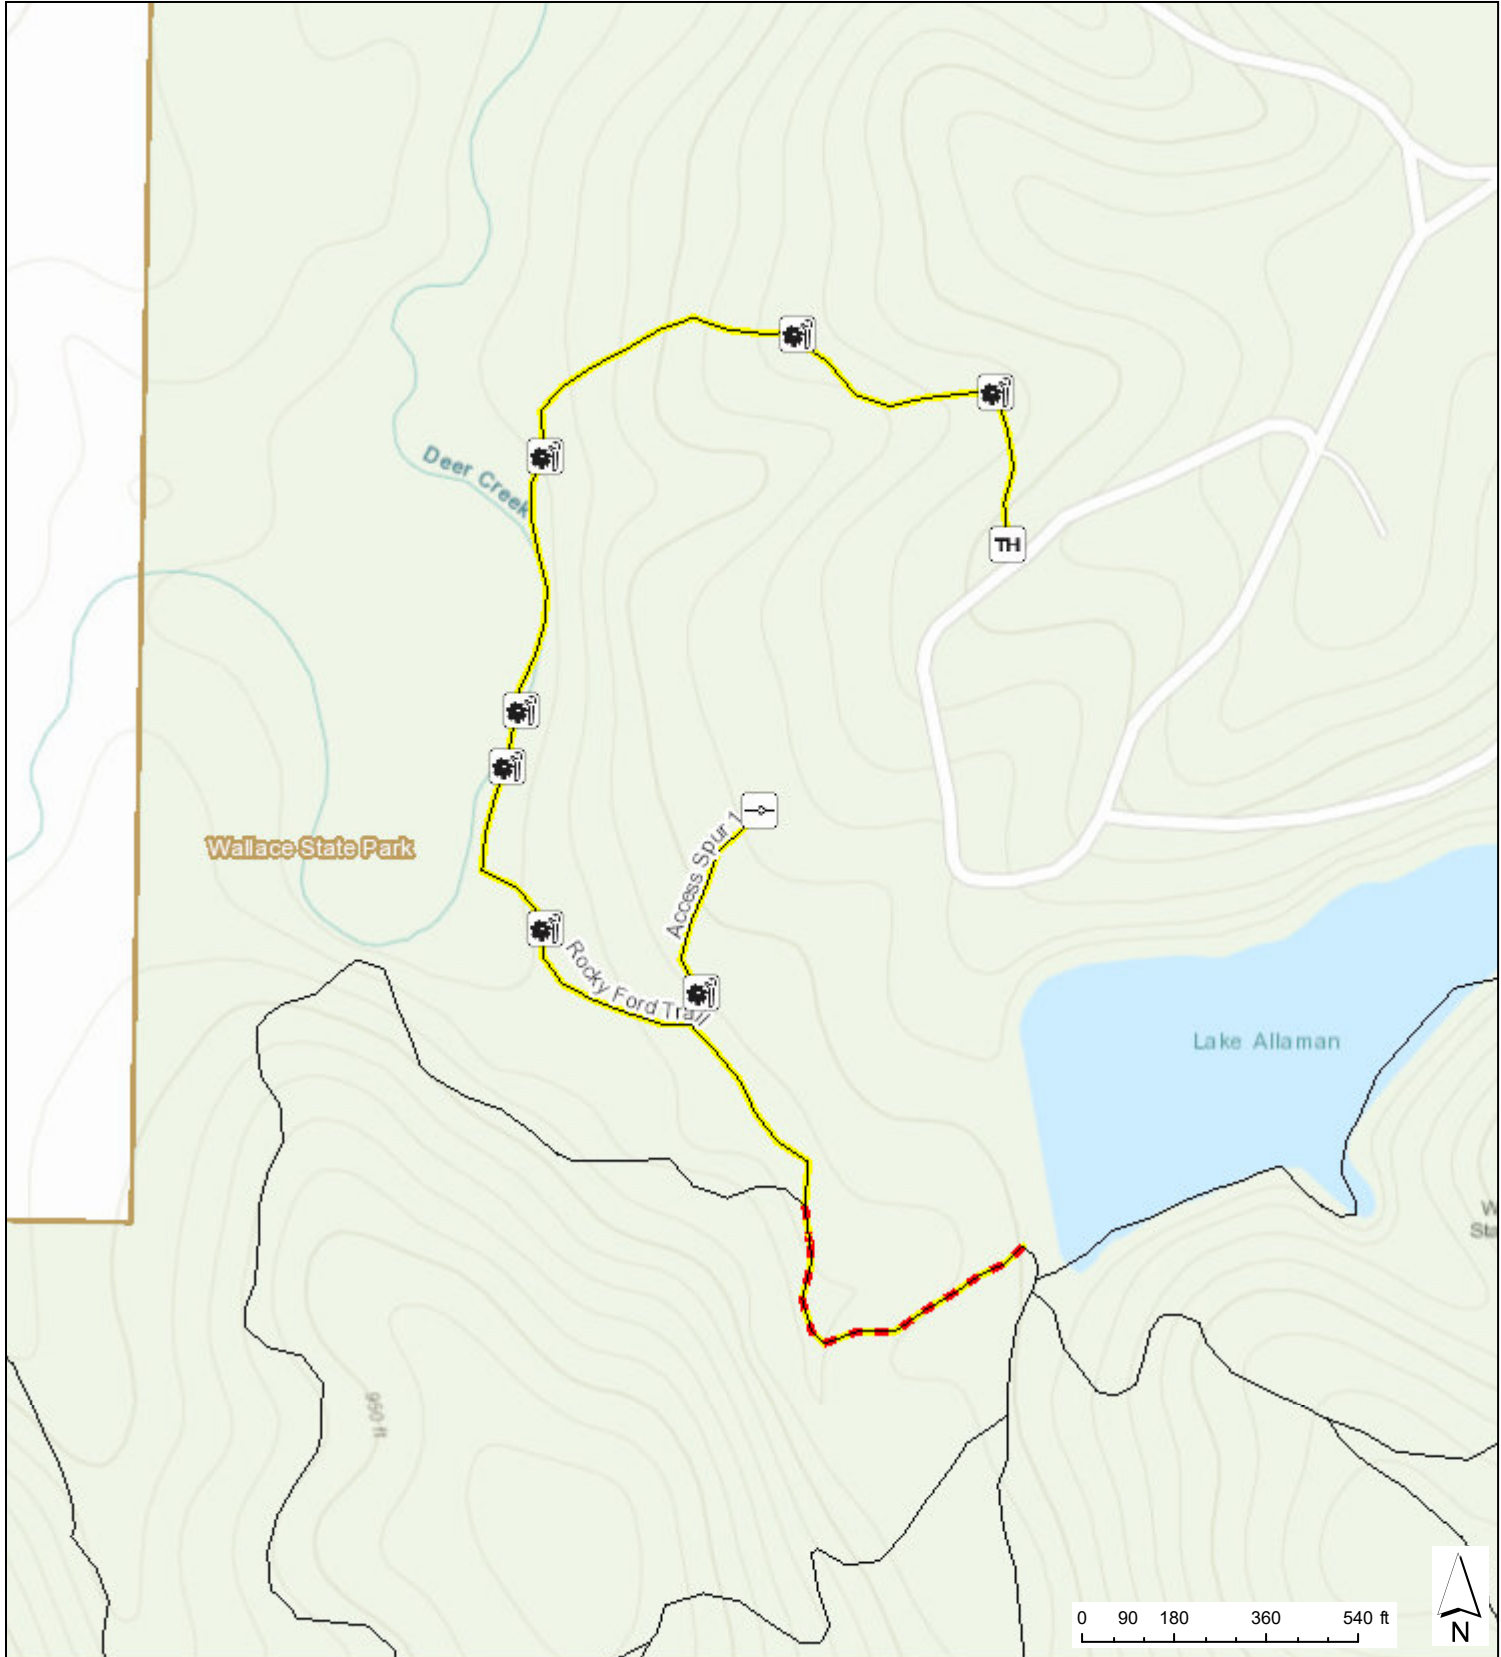

Wallace State Park  
**Rocky Ford Trail**

Sources: Esri, HERE, Garmin, Intermap, increment P Corp., GEBCO, USGS, FAO, NPS, NRCAN, GeoBase, IGN, Kadaster NL, Ordnance November 17, 2020 4:29:55 PM CDT