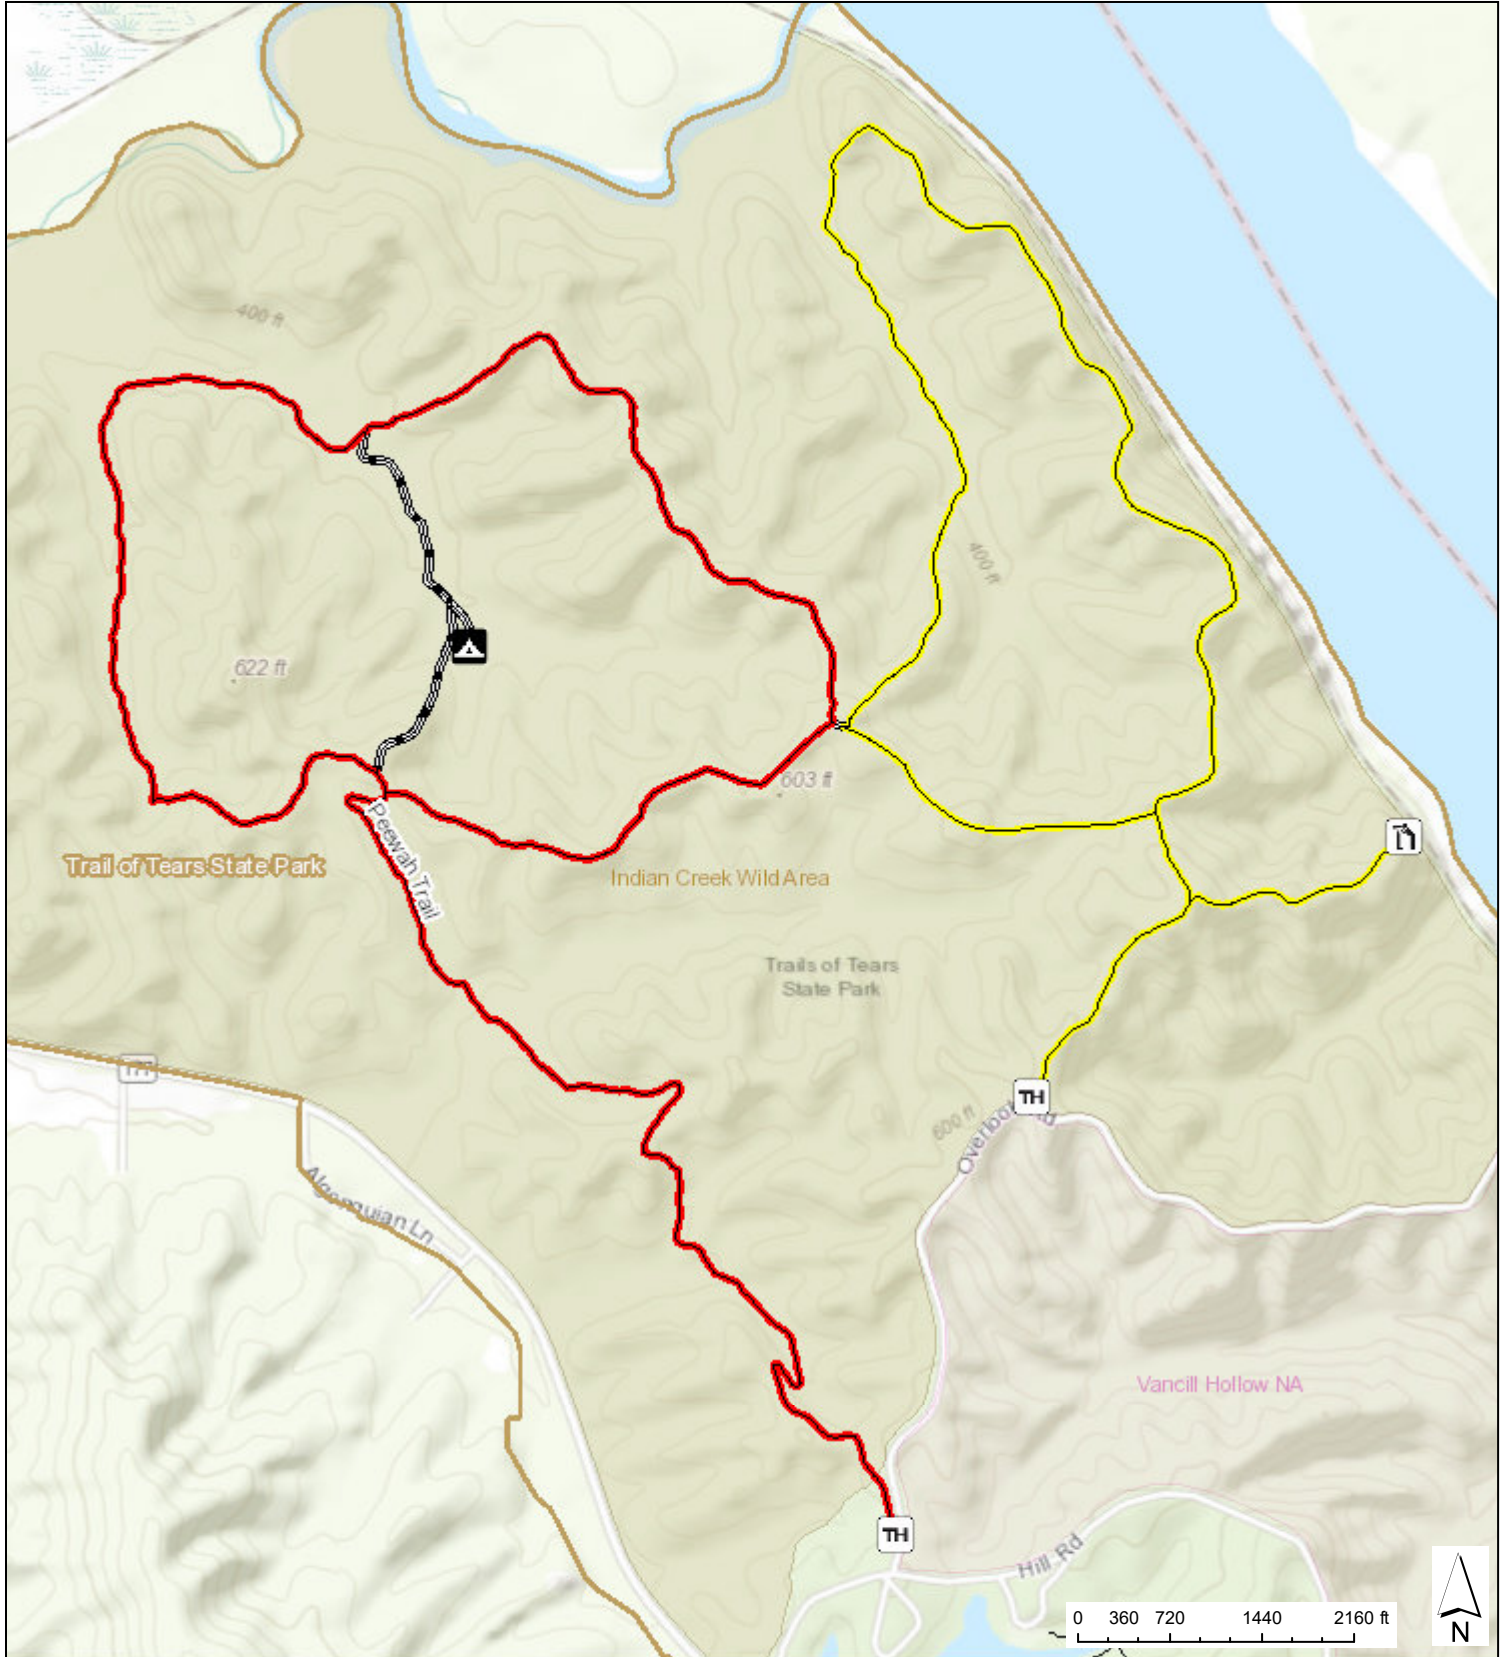

# Trail of Tears State Park Peewah Trail

Sources: Esri, HERE, Garmin, Intermap, increment P Corp., GEBCO, USGS, FAO, NPS, NRCAN, GeoBase, IGN, Kadaster NL, Ordnance November 17, 2020 4:16:21 PM CDT