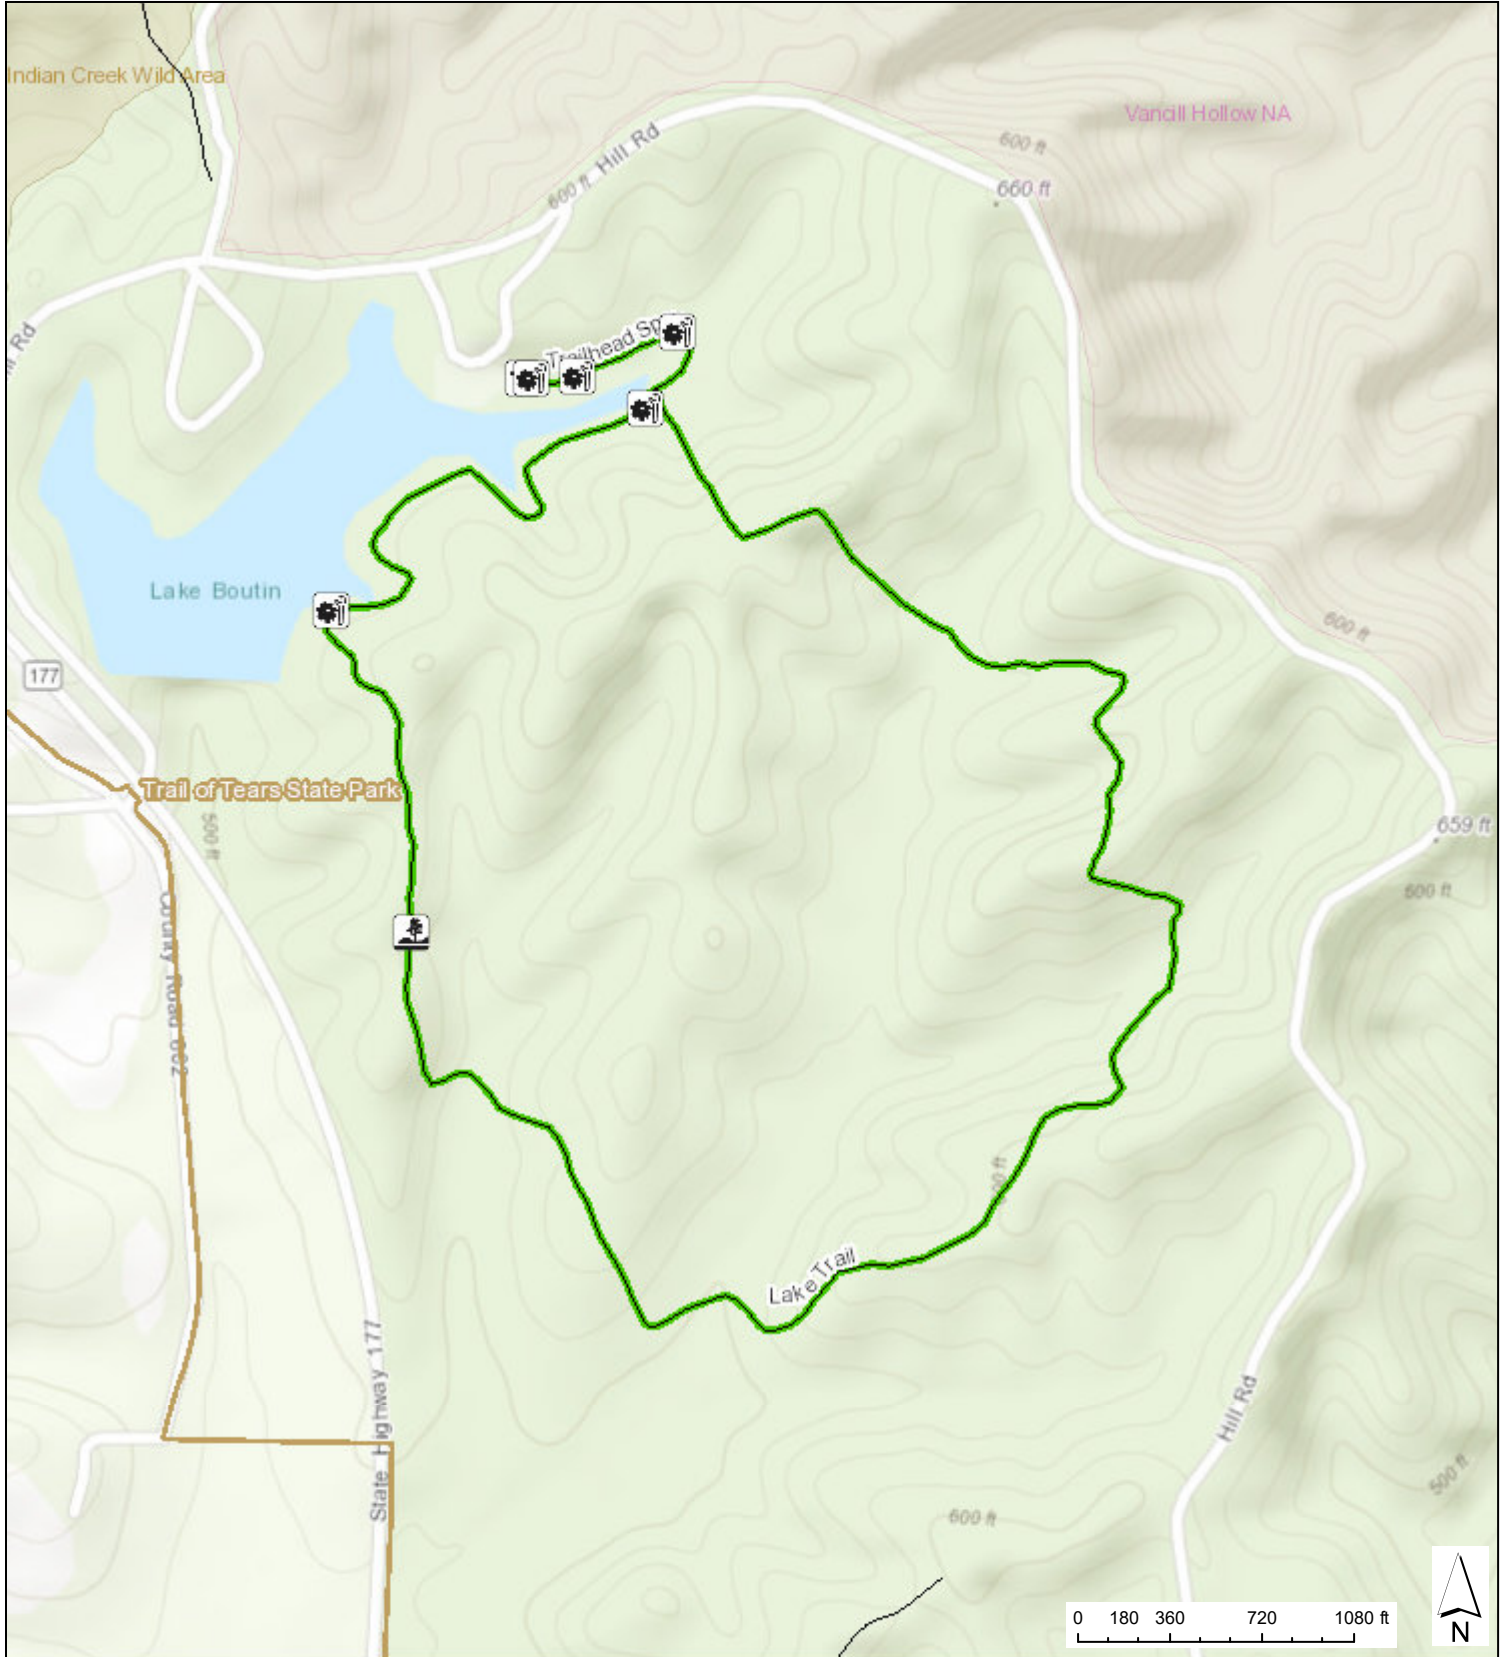

# Trail of Tears State Park Lake Trail

Sources: Esri, HERE, Garmin, Intermap, increment P Corp., GEBCO, USGS, FAO, NPS, NRCAN, GeoBase, IGN, Kadaster NL, Ordnance November 13, 2020 3:23:39 PM CDT