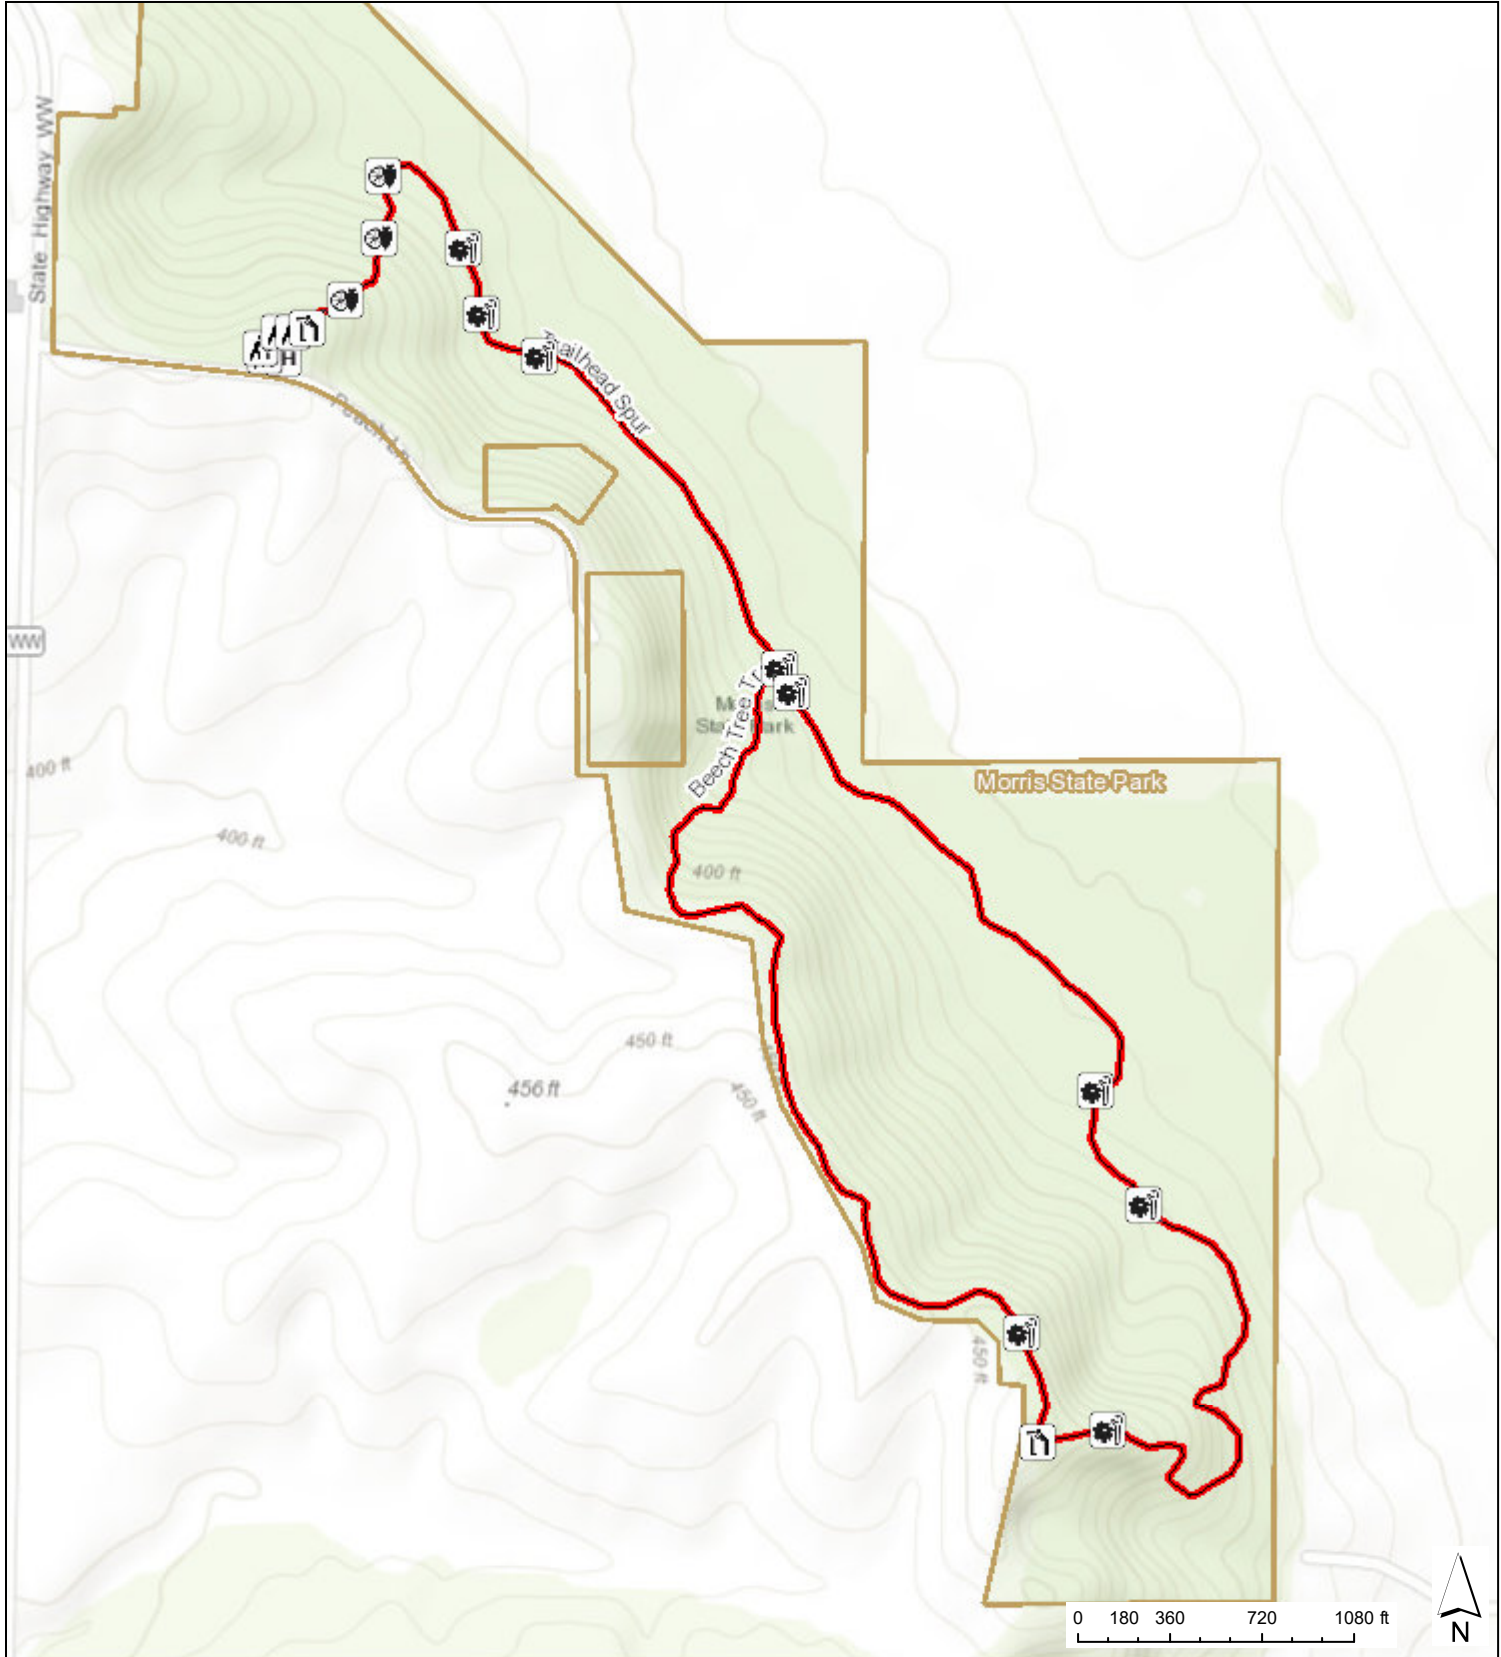

# Morris State Park Beech Tree Trail

Sources: Esri, HERE, Garmin, Intermap, increment P Corp., GEBCO, USGS, FAO, NPS, NRCAN, GeoBase, IGN, Kadaster NL, Ordnance November 13, 2020 1:50:22 PM CDT