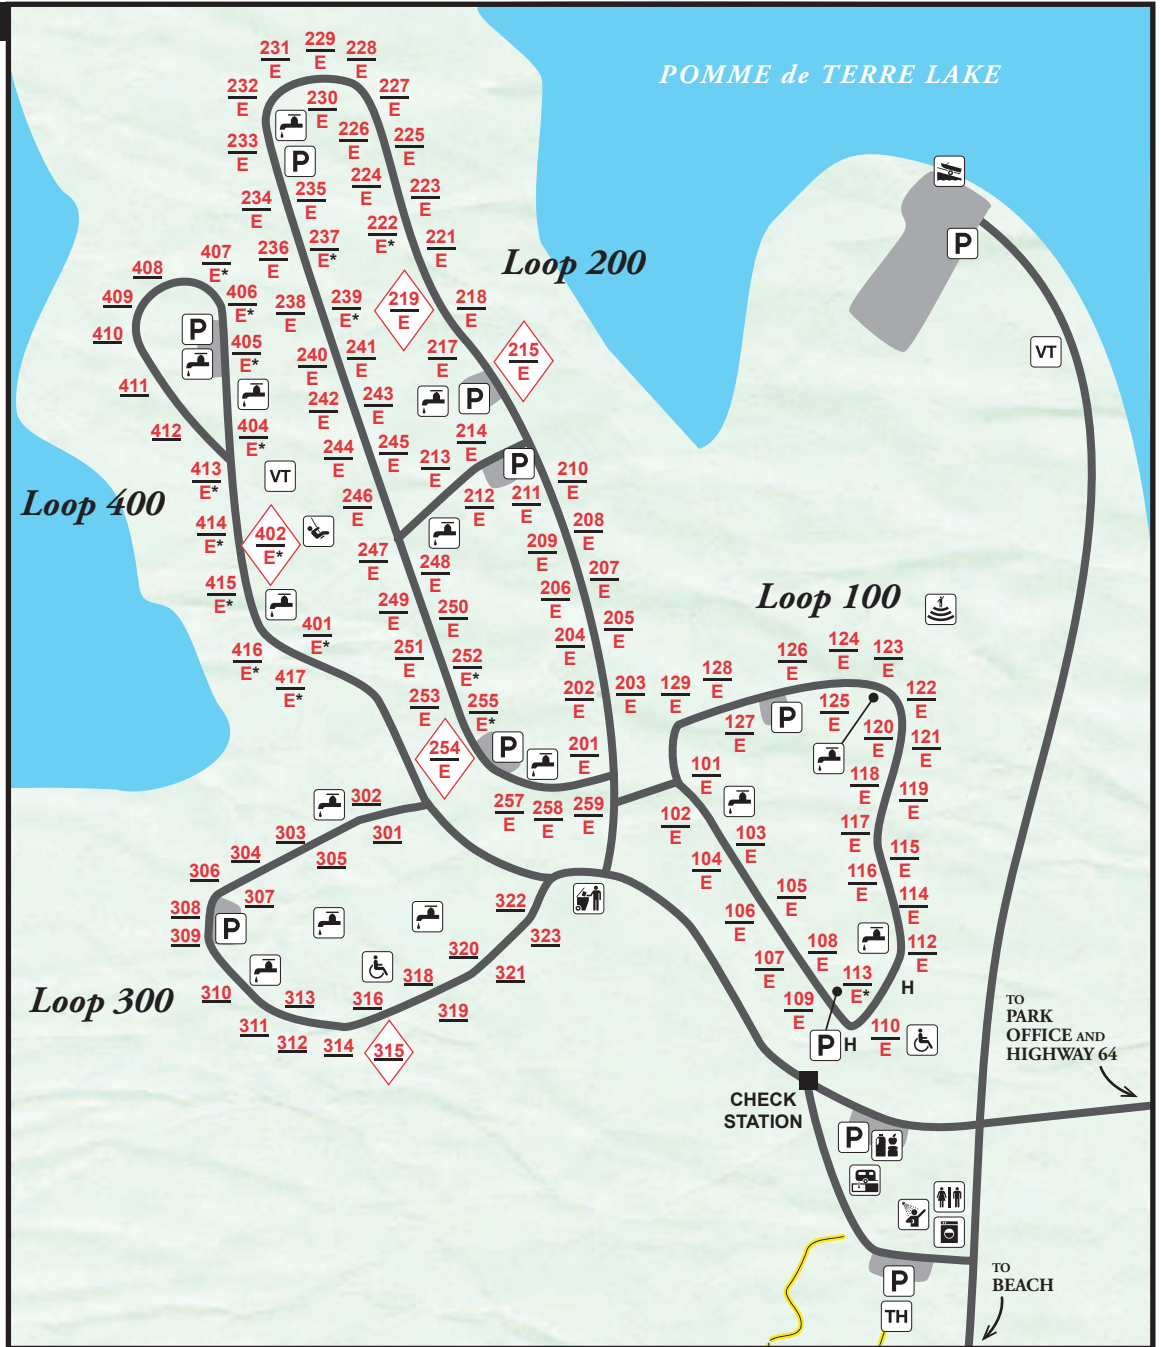

POMME de TERRE STATE PARK

Hermitage Campground

LEGEND

- # reservable site
- # basic site
- E electric site
- ◆ family site
- * 50 amp service
- ♿ accessible
- H campground host
- 🚿 water
- 🚻 restroom
- 🚿 showerhouse
- 🧺 laundry
- 🚽 vault toilet
- 🗑️ dump station
- ♻️ trash dumpster
- P parking
- 🎡 playground
- 🎪 amphitheater
- 🚤 boat launch
- 🏠 store
- TH trailhead
- 🚶 Cedar Bluff Trail (hiking)

DISCLAIMER: This map is not a legal survey. The Missouri Department of Natural Resources makes no warranty, expressed or implied, as to the accuracy of the data or related materials and is not responsible for any damage or loss resulting from its use. 04/22

**All campground loops closed
from December through February**