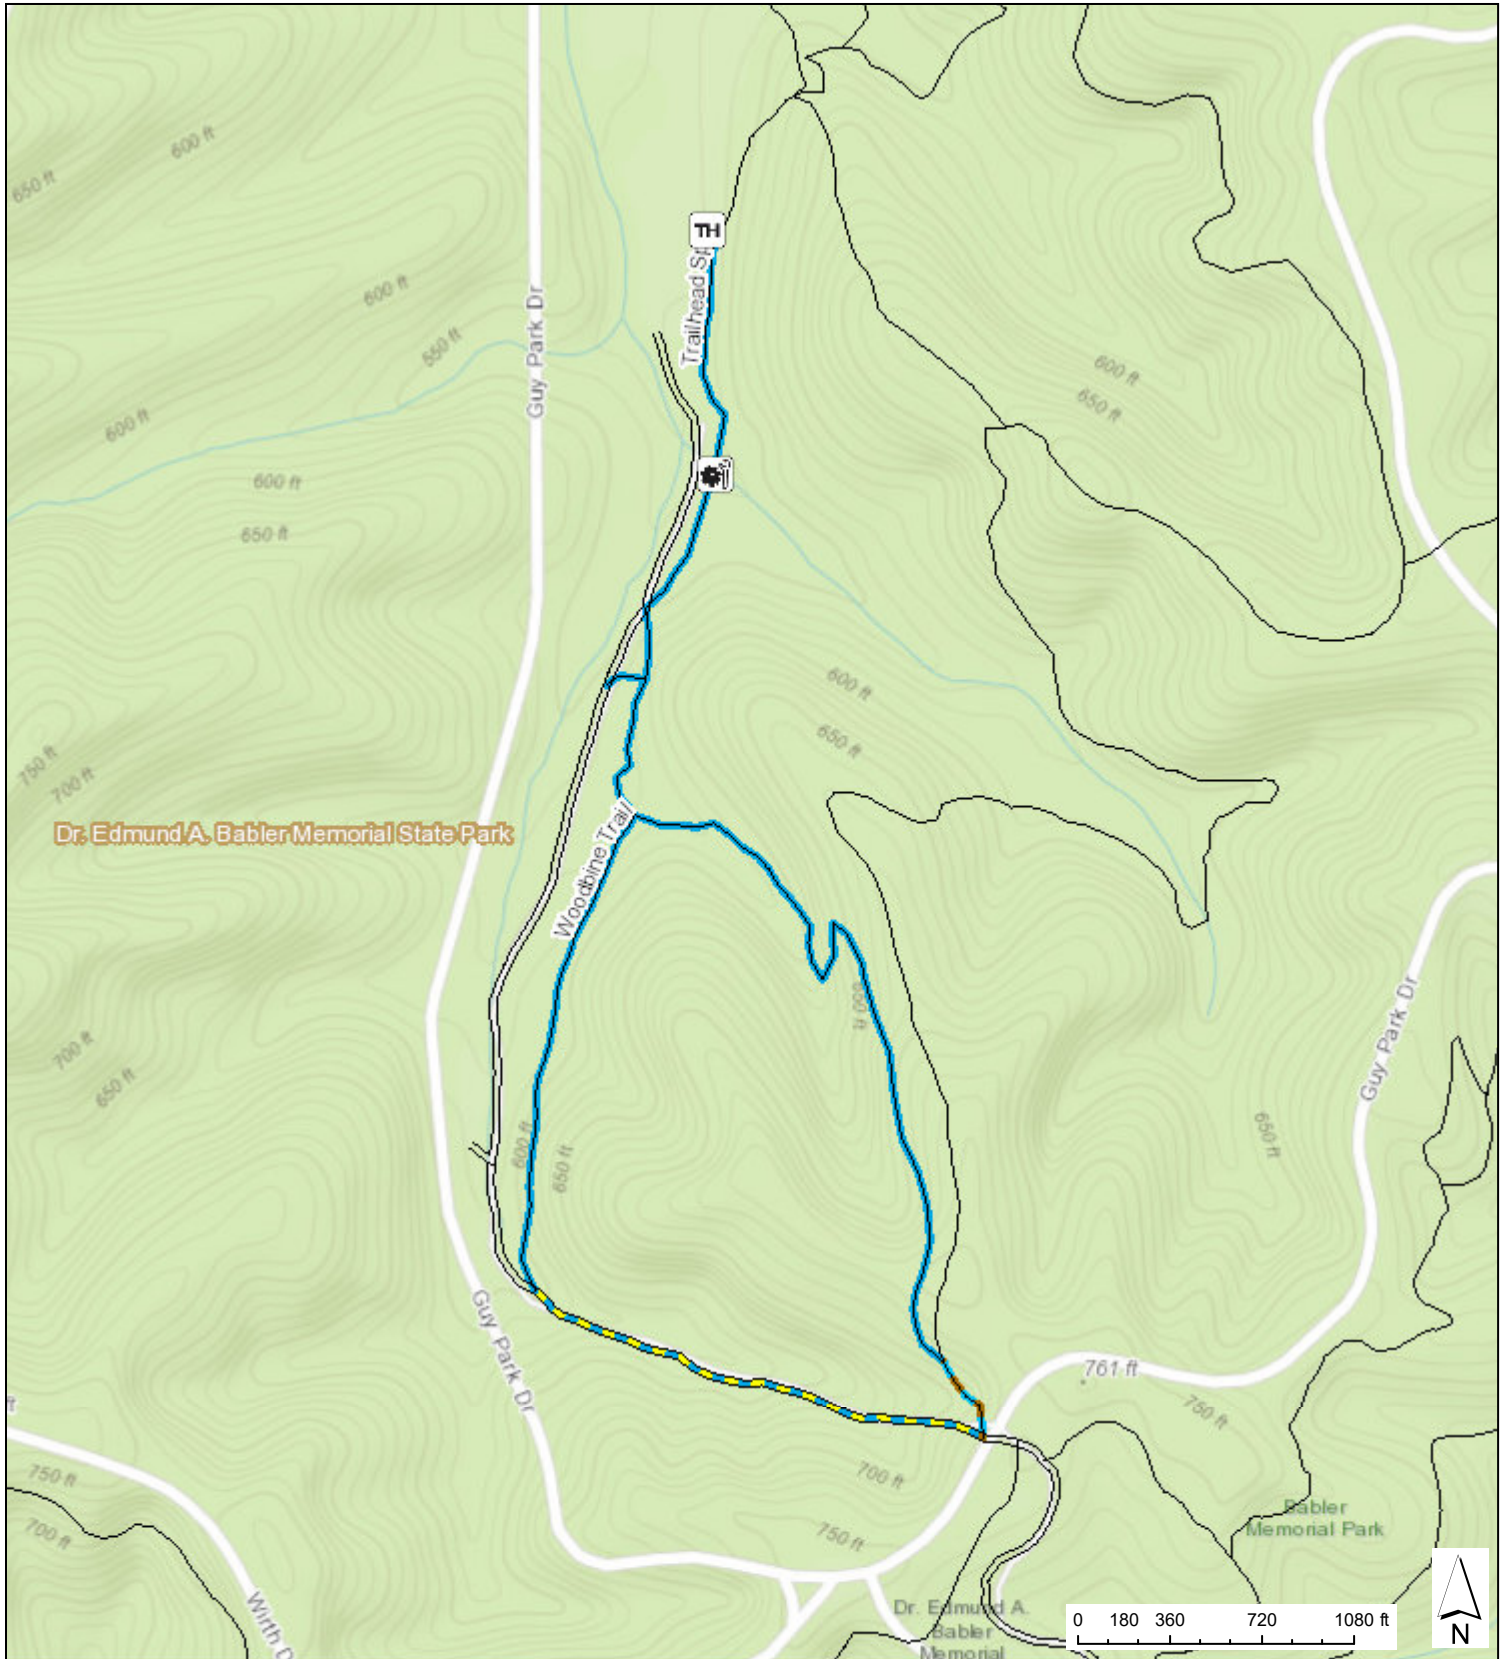

Dr. Edmund A. Babler Memorial State Park
Woodbine Trail

Sources: Esri, HERE, Garmin, Intermap, increment P Corp., GEBCO, USGS, FAO, NPS, NRCAN, GeoBase, IGN, Kadaster NL, Ordnance November 12, 2020 11:08:13 AM CDT