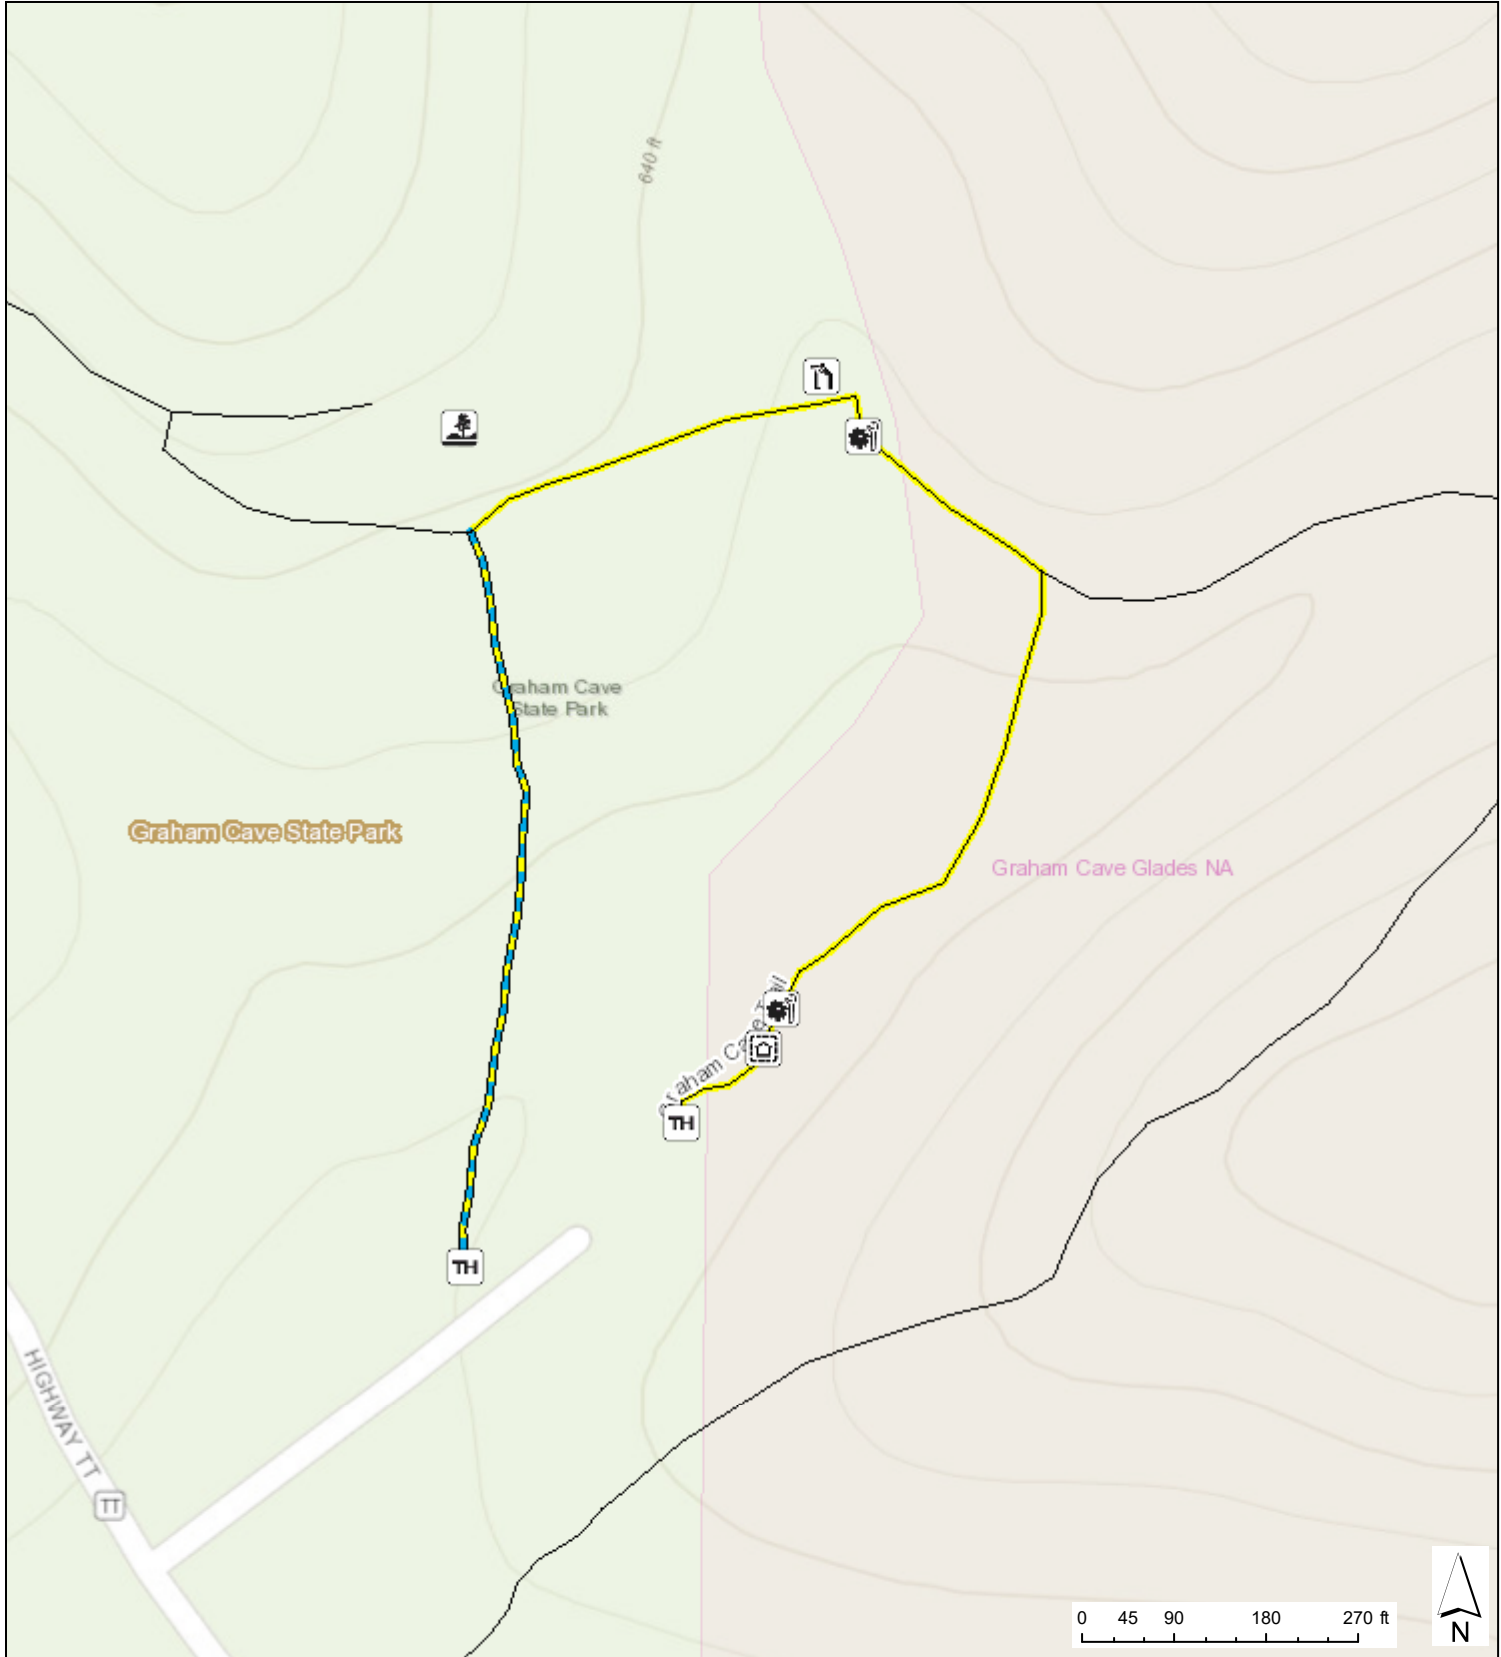

Graham Cave State Park

Graham Cave Trail

Sources: Esri, HERE, Garmin, Intermap, increment P Corp., GEBCO, USGS, FAO, NPS, NRCAN, GeoBase, IGN, Kadaster NL, Ordnance November 13, 2020 9:24:19 AM CDT