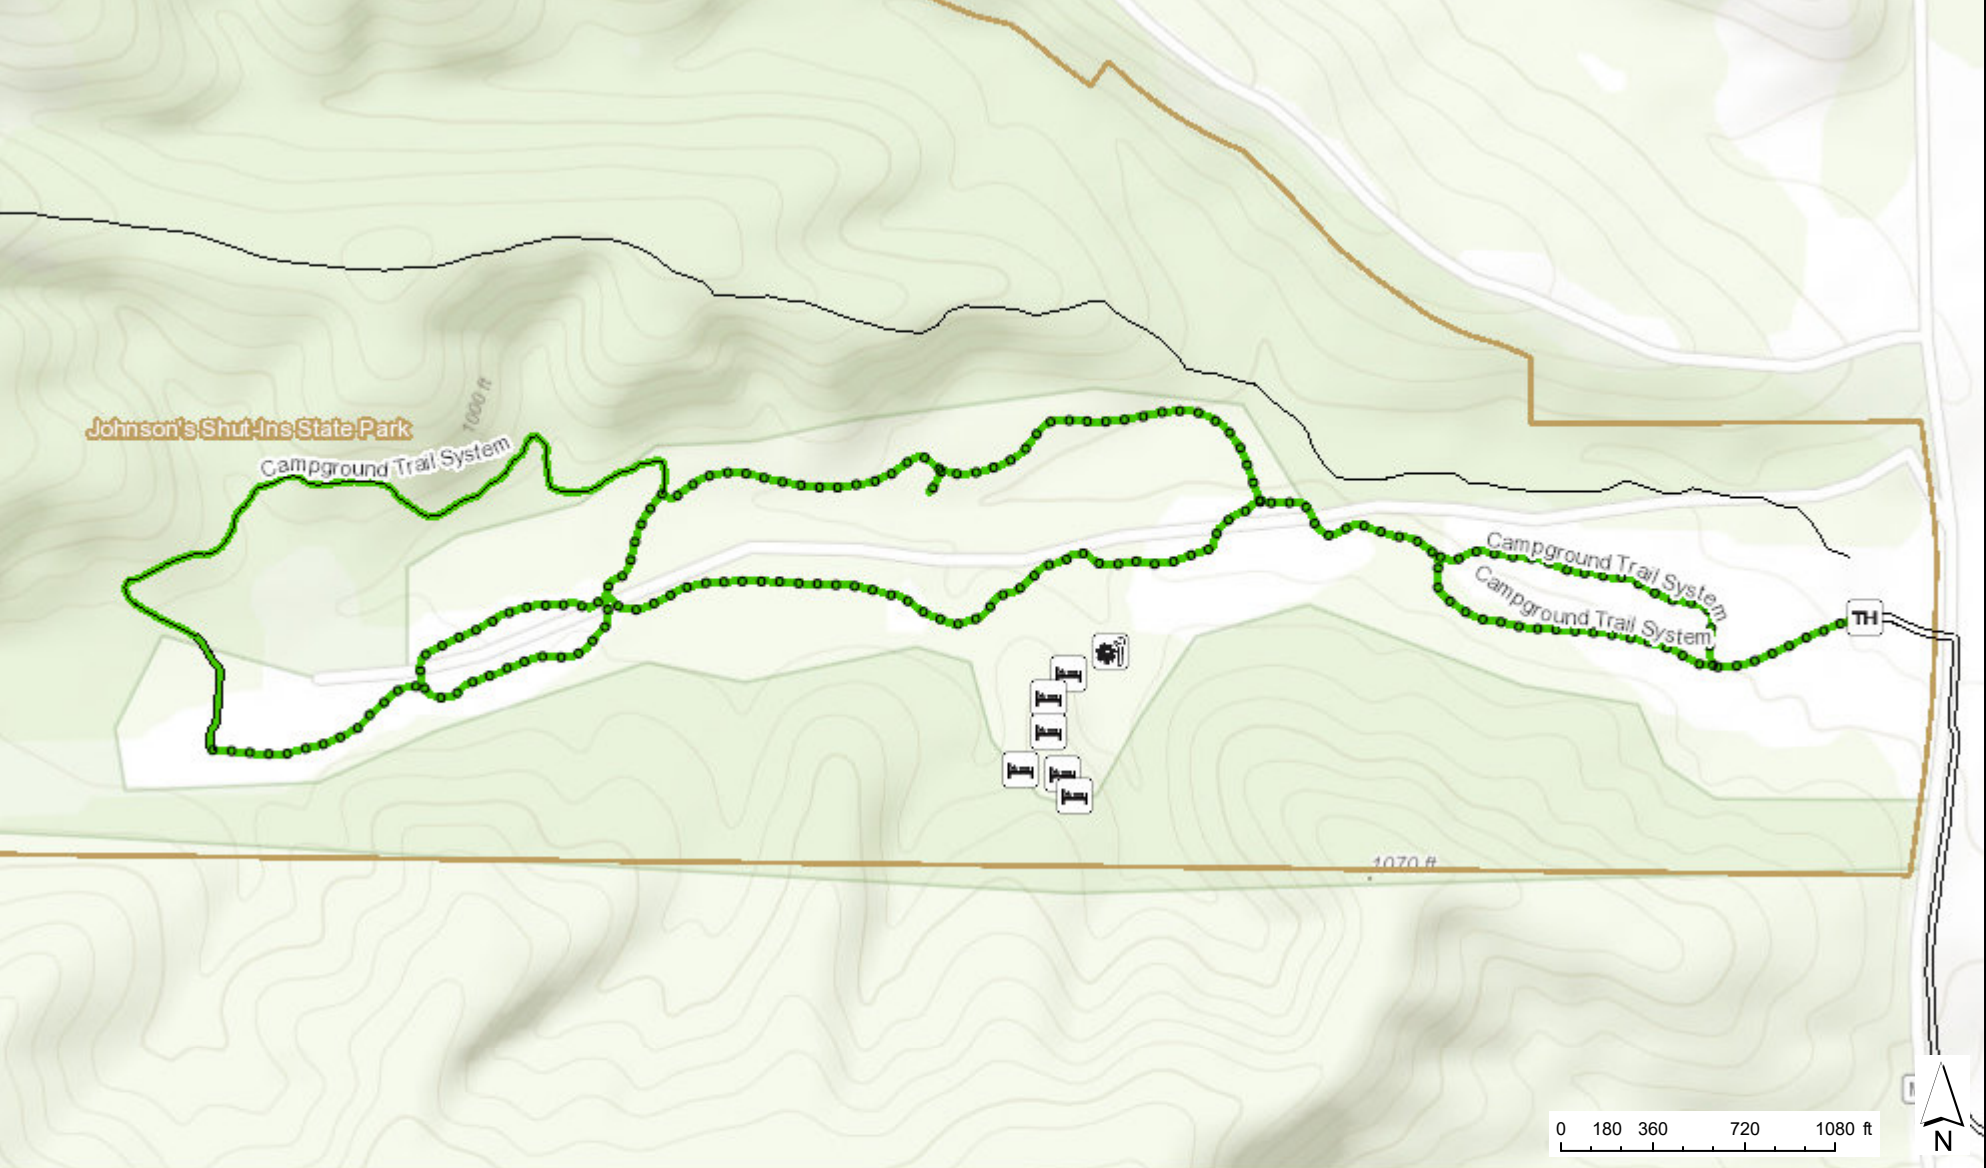

Johnson's Shut-Ins State Park Campground Trail System

Sources: Esri, HERE, Garmin, Intermap, increment P Corp., GEBCO, USGS, FAO, NPS, NRCAN, GeoBase, IGN, Kadaster NL, Ordnance Survey, Esri Japan, METI, Esri November 13, 2020 9:59:39 AM CDT