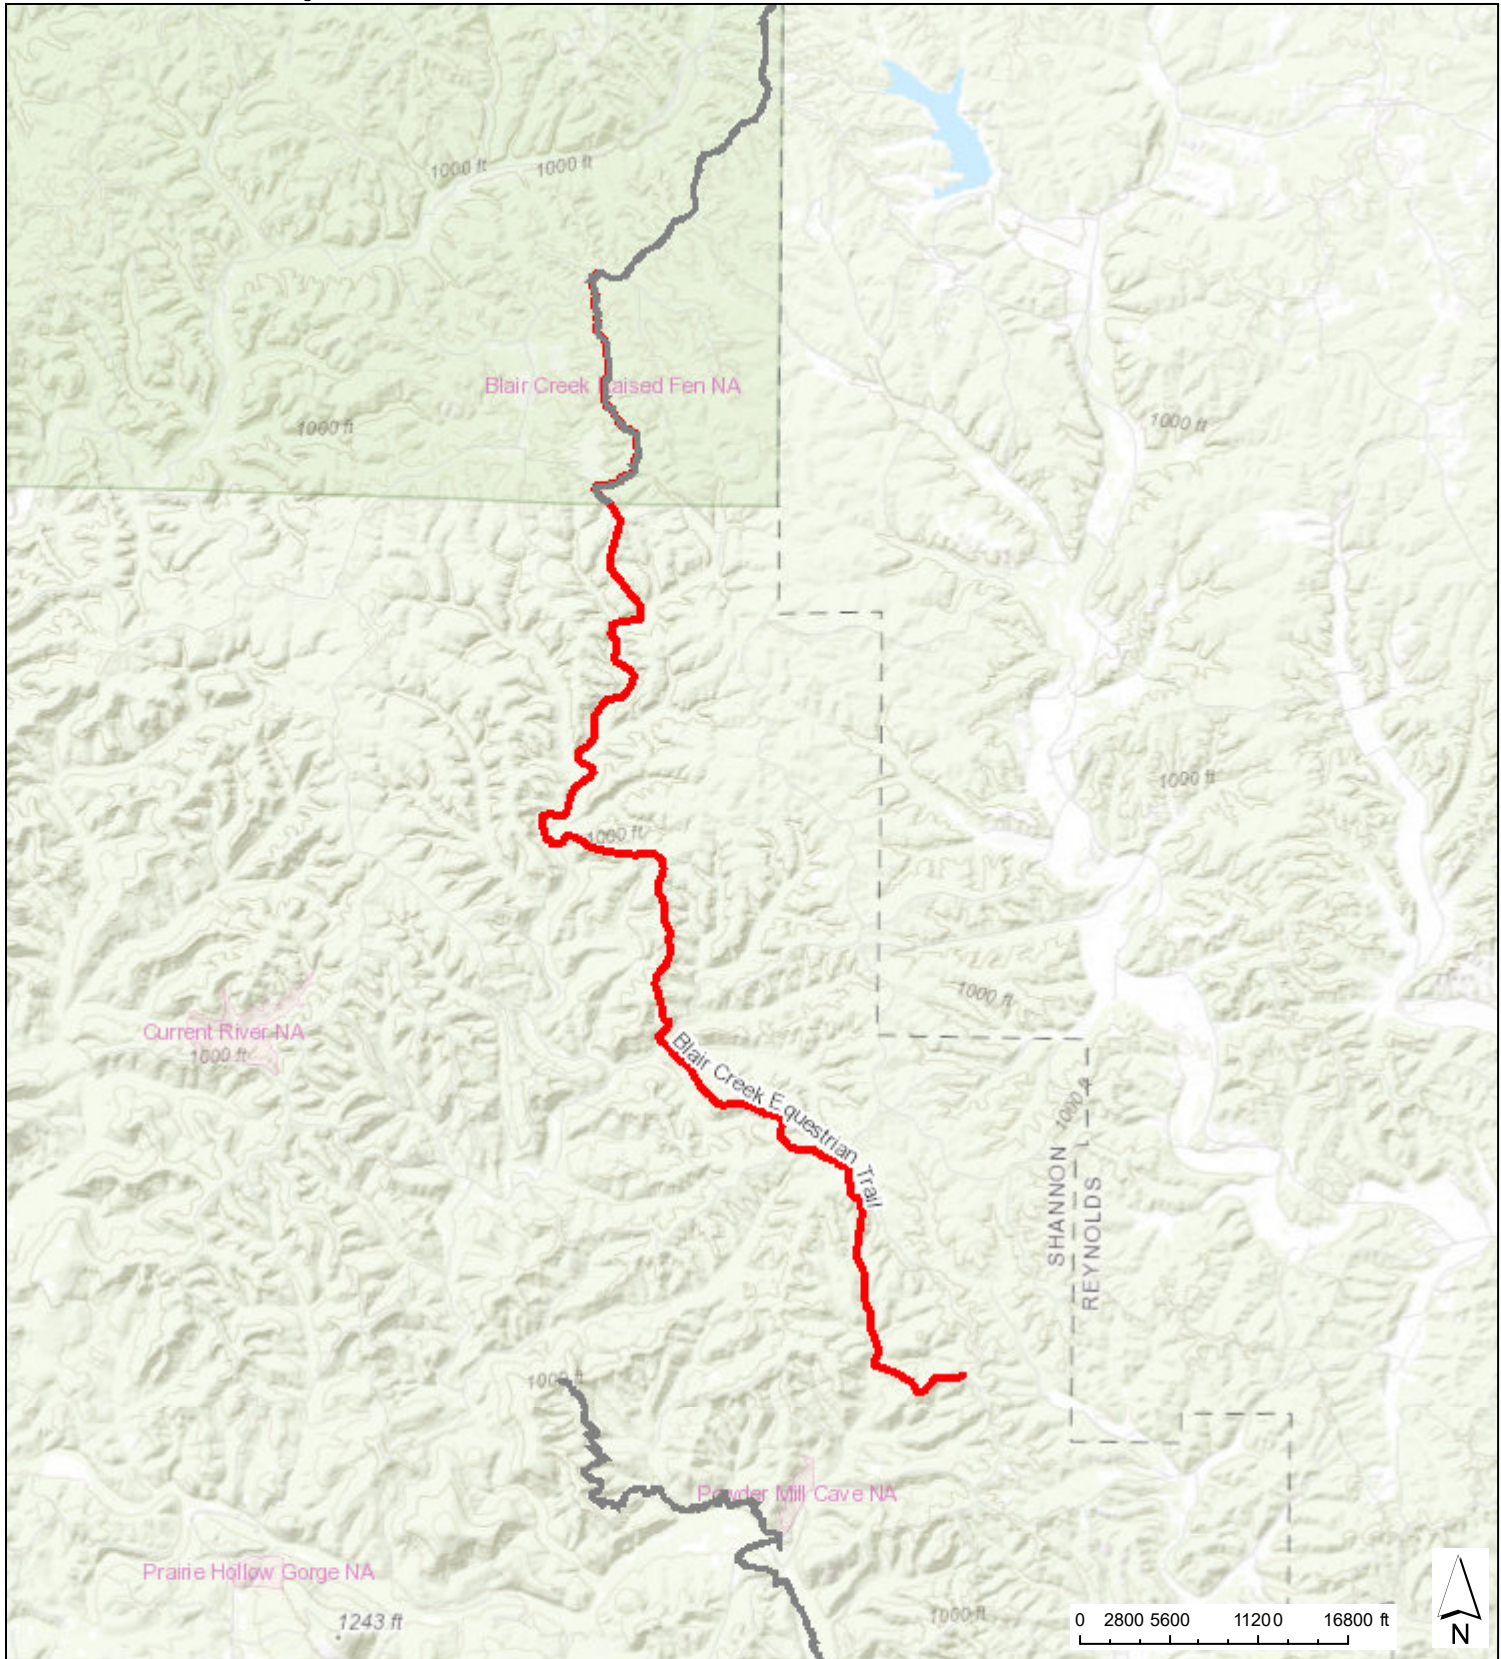

# Roger Pryor Pioneer Backcountry Blair Creek Equestrian Trail

Sources: Esri, HERE, Garmin, Intermap, increment P Corp., GEBCO, USGS, FAO, NPS, NRCAN, GeoBase, IGN, Kadaster NL, Ordnance November 13, 2020 2:44:14 PM CDT