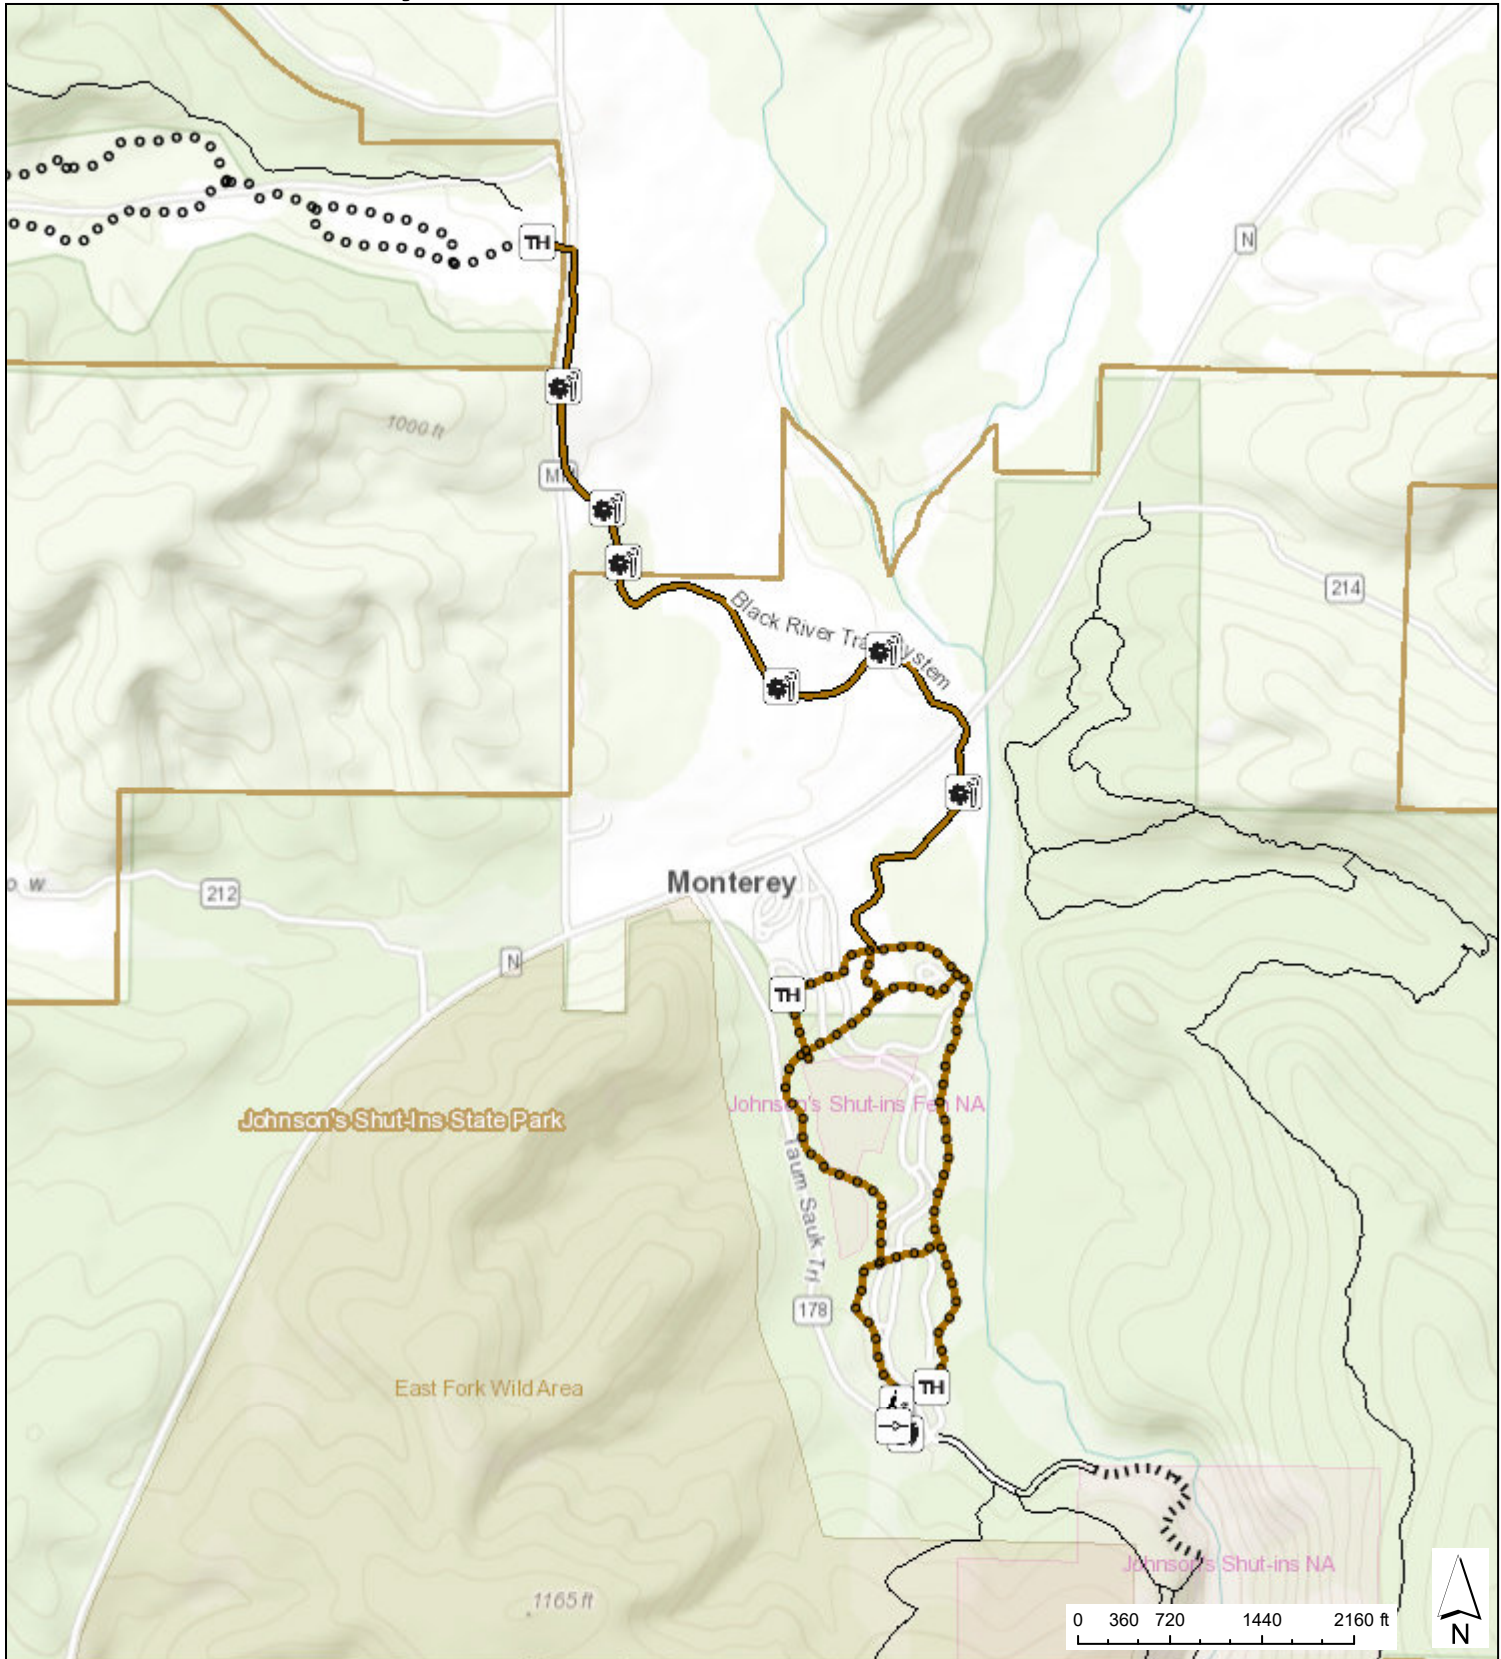

Johnson's Shut-Ins State Park
Black River Trail System

Sources: Esri, HERE, Garmin, Intermap, increment P Corp., GEBCO, USGS, FAO, NPS, NRCAN, GeoBase, IGN, Kadaster NL, Ordnance November 13, 2020 9:58:41 AM CDT